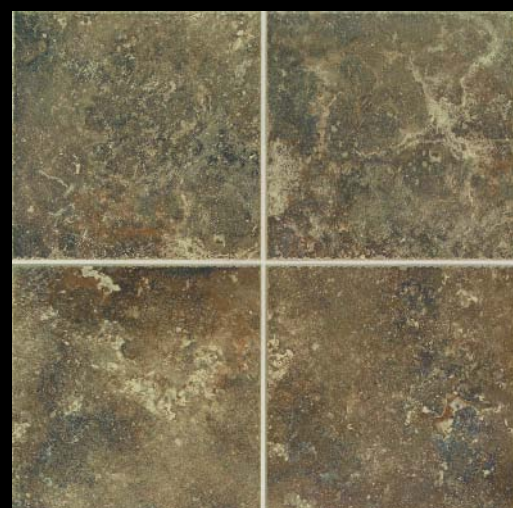

Regal Rouge CV13