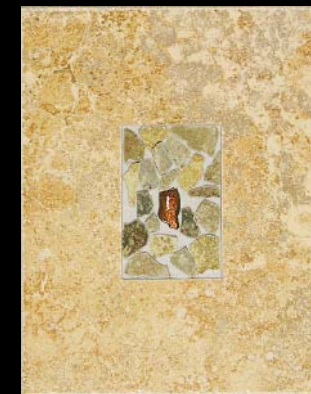

Grey Stone

Tumbled Stone  
Autumn Mist/California Gold TS91  
Accent Strip

Regal Rouge

Tumbled Stone  
Coral/Walnut/Sand TS94  
Pebble Accent Strip

**floor field tile**

Turret Beige CV10

Chalice Gold CV11

Grey Stone CV12

Regal Rouge CV13

**wall field tile**

Turret Beige CV10

Chalice Gold CV11

Grey Stone CV12

Regal Rouge CV13

**wall decorative accents**

Turret Beige CV10

Chalice Gold CV11

Grey Stone CV12

Regal Rouge CV13

**universal decorative accents**

Universal CV14 Medallion

Universal CV14 Accent

Turret Beige CV10

Chalice Gold CV11