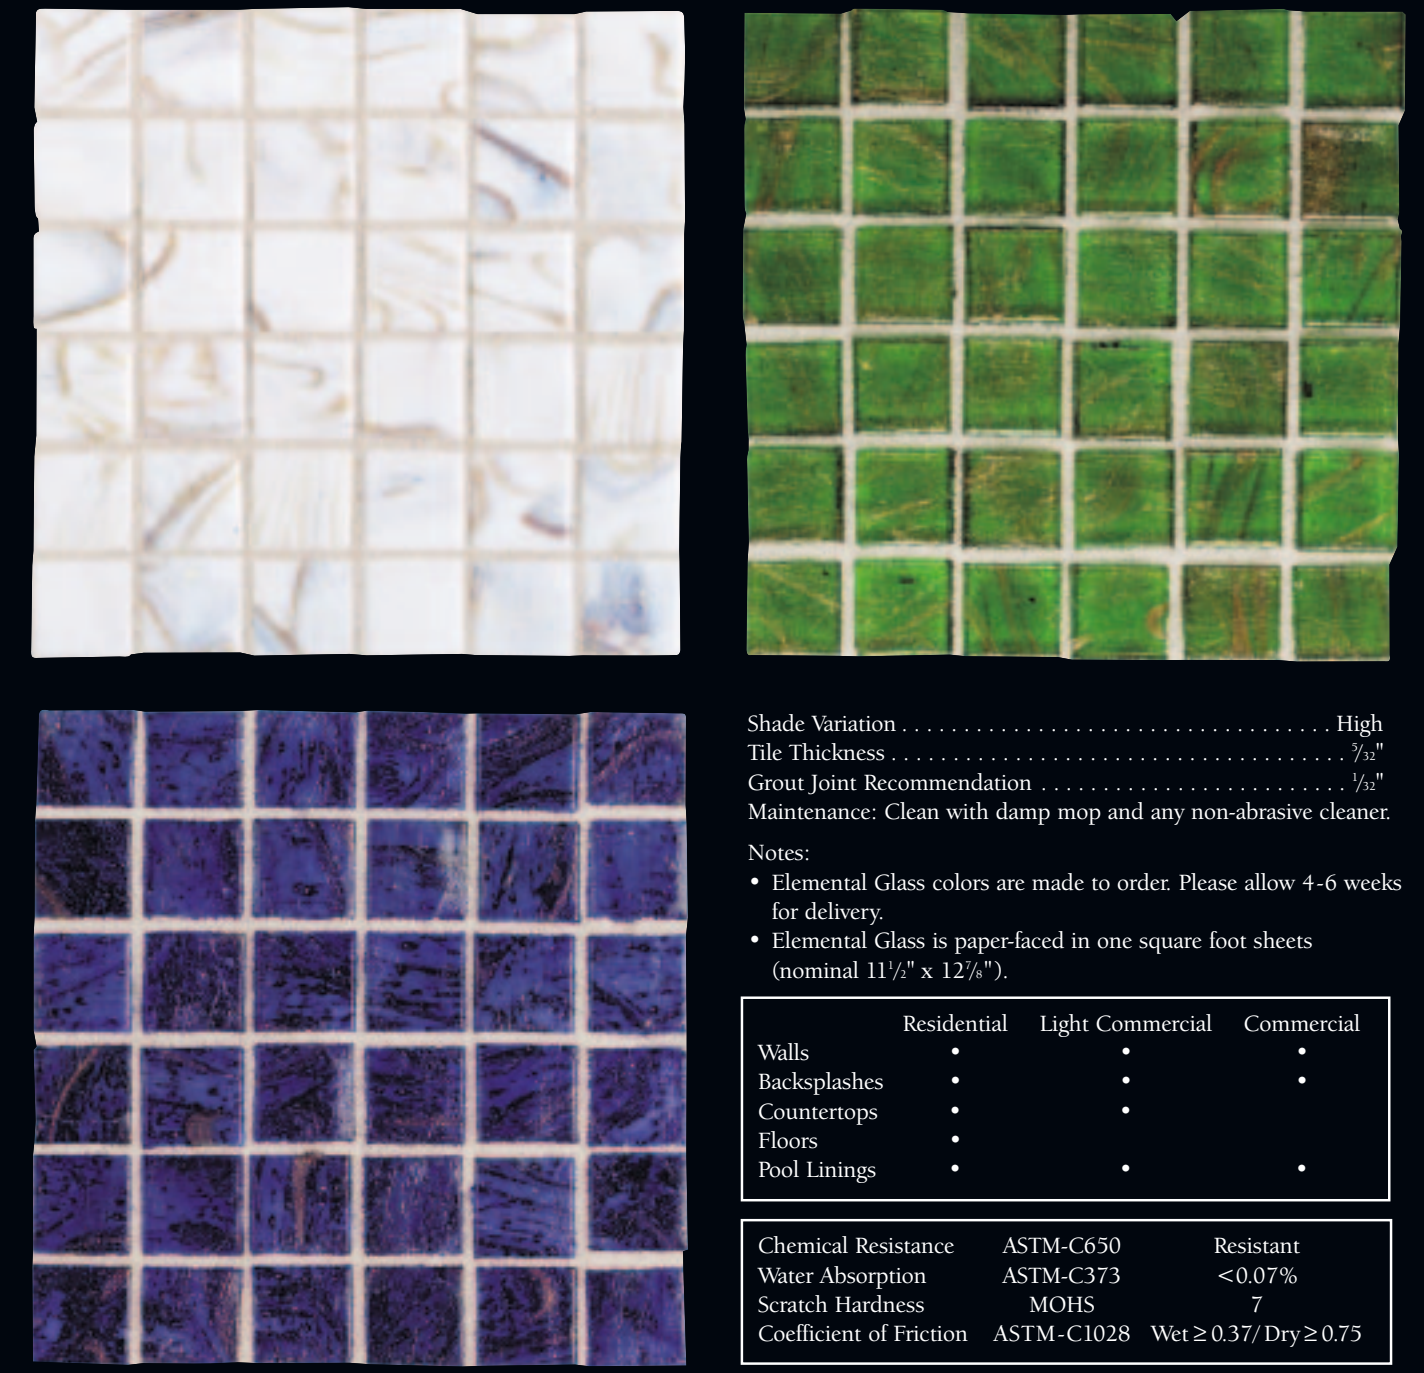

ELEMENTAL GLASS

Shade Variation ..... High
Tile Thickness ..... 7/32"
Grout Joint Recommendation ..... 1/32"
Maintenance: Clean with damp mop and any non-abrasive cleaner.

1. Notes:
2. Elemental Glass colors are made to order. Please allow 4-6 weeks for delivery.
   - Elemental Glass is paper-faced in one square foot sheets (nominal 11 1/2" x 12 1/4").

	Residential	Light Commercial	Commercial
Walls	•	•	•
Backsplashes	•	•	•
Countertops	•	•	•
Floors	•	•	•
Pool Linings	•	•	•

Chemical Resistance	ASTM-C650	Resistant
Water Absorption	ASTM-C373	<0.07%
Scratch Hardness	MOHS	7
Coefficient of Friction	ASTM-C1028	Wet ≥ 0.37 / Dry ≥ 0.75

Distinctive surfaces from the earth.™

Visit www.ahnzu.com for complete product and care and maintenance information.