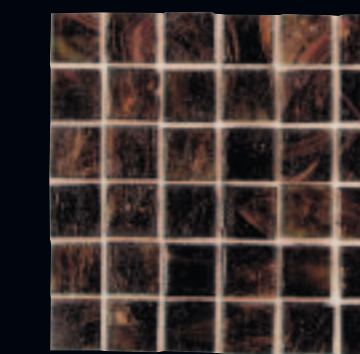

Storm Clouds EL06  
3/4" x 3/4"  
(1 Sq. Ft. Sheet)

Sardinian Blue EL20  
3/4" x 3/4"  
(1 Sq. Ft. Sheet)

Curacao EL10  
3/4" x 3/4"  
(1 Sq. Ft. Sheet)

Cornflower EL13  
3/4" x 3/4"  
(1 Sq. Ft. Sheet)

Blusette EL11  
3/4" x 3/4"  
(1 Sq. Ft. Sheet)

Imperial Lapis EL12  
3/4" x 3/4"  
(1 Sq. Ft. Sheet)

Conch Shell EL02  
3/4" x 3/4"  
(1 Sq. Ft. Sheet)

Cinnamon Stick EL03  
3/4" x 3/4"  
(1 Sq. Ft. Sheet)

Copper Kettle EL01  
3/4" x 3/4"  
(1 Sq. Ft. Sheet)

Cranberry Crush EL21  
3/4" x 3/4"  
(1 Sq. Ft. Sheet)

Grape Soda EL07  
3/4" x 3/4"  
(1 Sq. Ft. Sheet)

Rootbeer Float EL04  
3/4" x 3/4"  
(1 Sq. Ft. Sheet)

Obsidian EL05  
3/4" x 3/4"  
(1 Sq. Ft. Sheet)