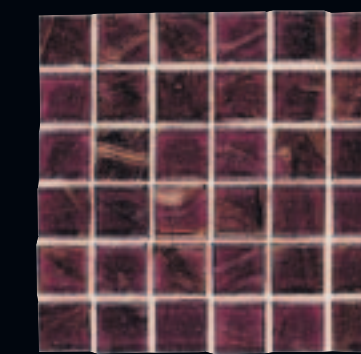

Shamrock EL14  
3/4" x 3/4"  
(1 Sq. Ft. Sheet)

Mint Julep EL16  
3/4" x 3/4"  
(1 Sq. Ft. Sheet)

Blue Lagoon EL09  
3/4" x 3/4"  
(1 Sq. Ft. Sheet)

Turquoise EL15  
3/4" x 3/4"  
(1 Sq. Ft. Sheet)

Divinity EL08  
3/4" x 3/4"  
(1 Sq. Ft. Sheet)

Storm Clouds EL06  
3/4" x 3/4"  
(1 Sq. Ft. Sheet)

Sardinian Blue EL20  
3/4" x 3/4"  
(1 Sq. Ft. Sheet)

Curacao EL10  
3/4" x 3/4"  
(1 Sq. Ft. Sheet)

Cornflower EL13  
3/4" x 3/4"  
(1 Sq. Ft. Sheet)

Blusette EL11  
3/4" x 3/4"  
(1 Sq. Ft. Sheet)

Imperial Lapis EL12  
3/4" x 3/4"  
(1 Sq. Ft. Sheet)

Conch Shell EL02  
3/4" x 3/4"  
(1 Sq. Ft. Sheet)

Cinnamon Stick EL03  
3/4" x 3/4"  
(1 Sq. Ft. Sheet)

Copper Kettle EL01  
3/4" x 3/4"  
(1 Sq. Ft. Sheet)

Cranberry Crush EL21  
3/4" x 3/4"  
(1 Sq. Ft. Sheet)

Grape Soda EL07  
3/4" x 3/4"  
(1 Sq. Ft. Sheet)

Rootbeer Float EL04  
3/4" x 3/4"  
(1 Sq. Ft. Sheet)

Obsidian EL05  
3/4" x 3/4"  
(1 Sq. Ft. Sheet)