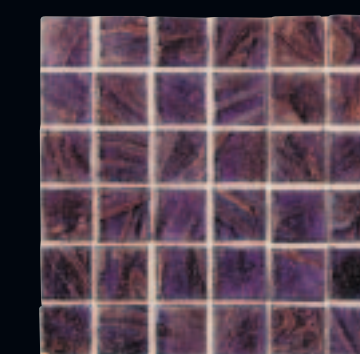

Shamrock EL14  
3/4" x 3/4"  
(1 Sq. Ft. Sheet)

Mint Julep EL16  
3/4" x 3/4"  
(1 Sq. Ft. Sheet)

Blue Lagoon EL09  
3/4" x 3/4"  
(1 Sq. Ft. Sheet)

Turquoise EL15  
3/4" x 3/4"  
(1 Sq. Ft. Sheet)

Divinity EL08  
3/4" x 3/4"  
(1 Sq. Ft. Sheet)

Storm Clouds EL06  
3/4" x 3/4"  
(1 Sq. Ft. Sheet)

Sardinian Blue EL20  
3/4" x 3/4"  
(1 Sq. Ft. Sheet)

Curacao EL10  
3/4" x 3/4"  
(1 Sq. Ft. Sheet)

Cornflower EL13  
3/4" x 3/4"  
(1 Sq. Ft. Sheet)

Blusette EL11  
3/4" x 3/4"  
(1 Sq. Ft. Sheet)

Imperial Lapis EL12  
3/4" x 3/4"  
(1 Sq. Ft. Sheet)

Conch Shell EL02  
3/4" x 3/4"  
(1 Sq. Ft. Sheet)

Cinnamon Stick EL03  
3/4" x 3/4"  
(1 Sq. Ft. Sheet)

Copper Kettle EL01  
3/4" x 3/4"  
(1 Sq. Ft. Sheet)

Cranberry Crush EL21  
3/4" x 3/4"  
(1 Sq. Ft. Sheet)

Grape Soda EL07  
3/4" x 3/4"  
(1 Sq. Ft. Sheet)

Rootbeer Float EL04  
3/4" x 3/4"  
(1 Sq. Ft. Sheet)

Obsidian EL05  
3/4" x 3/4"  
(1 Sq. Ft. Sheet)