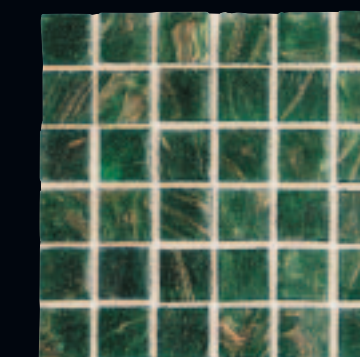

- Notes:
- Elemental Glass colors are made to order. Please allow 4-6 weeks for delivery.
  - Elemental Glass is paper-faced in one square foot sheets (nominal 11 1/2" x 12 1/4").

	Residential	Light Commercial	Commercial
Walls	•	•	•
Backsplashes	•	•	•
Countertops	•	•	•
Floors	•	•	•
Pool Linings	•	•	•

Photo features Elemental Glass in Grape Soda EL07.

Gold Nugget EL24  
3/4" x 3/4"  
(1 Sq. Ft. Sheet)

Sour Apple EL19  
3/4" x 3/4"  
(1 Sq. Ft. Sheet)

Celadon EL18  
3/4" x 3/4"  
(1 Sq. Ft. Sheet)

Kiwi Punch EL17  
3/4" x 3/4"  
(1 Sq. Ft. Sheet)

Shamrock EL14  
3/4" x 3/4"  
(1 Sq. Ft. Sheet)

Mint Julep EL16  
3/4" x 3/4"  
(1 Sq. Ft. Sheet)

Blue Lagoon EL09  
3/4" x 3/4"  
(1 Sq. Ft. Sheet)

Turquoise EL15  
3/4" x 3/4"  
(1 Sq. Ft. Sheet)

Divinity EL08  
3/4" x 3/4"  
(1 Sq. Ft. Sheet)

Storm Clouds EL06  
3/4" x 3/4"  
(1 Sq. Ft. Sheet)

Sardinian Blue EL20  
3/4" x 3/4"  
(1 Sq. Ft. Sheet)

Curacao EL10  
3/4" x 3/4"  
(1 Sq. Ft. Sheet)

Cornflower EL13  
3/4" x 3/4"  
(1 Sq. Ft. Sheet)

Blusette EL11  
3/4" x 3/4"  
(1 Sq. Ft. Sheet)