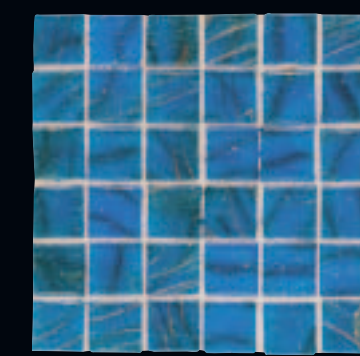

- Notes:
- Elemental Glass colors are made to order. Please allow 4-6 weeks for delivery.
  - Elemental Glass is paper-faced in one square foot sheets (nominal 11 1/2" x 12 1/4").

	Residential	Light Commercial	Commercial
Walls	•	•	•
Backsplashes	•	•	•
Countertops	•	•	•
Floors	•	•	•
Pool Linings	•	•	•

Photo features Elemental Glass in Grape Soda EL07.

Gold Nugget EL24  
3/4" x 3/4"  
(1 Sq. Ft. Sheet)

Sour Apple EL19  
3/4" x 3/4"  
(1 Sq. Ft. Sheet)

Celadon EL18  
3/4" x 3/4"  
(1 Sq. Ft. Sheet)

Kiwi Punch EL17  
3/4" x 3/4"  
(1 Sq. Ft. Sheet)

Shamrock EL14  
3/4" x 3/4"  
(1 Sq. Ft. Sheet)

Mint Julep EL16  
3/4" x 3/4"  
(1 Sq. Ft. Sheet)

Blue Lagoon EL09  
3/4" x 3/4"  
(1 Sq. Ft. Sheet)

Turquoise EL15  
3/4" x 3/4"  
(1 Sq. Ft. Sheet)

Divinity EL08  
3/4" x 3/4"  
(1 Sq. Ft. Sheet)

Storm Clouds EL06  
3/4" x 3/4"  
(1 Sq. Ft. Sheet)

Sardinian Blue EL20  
3/4" x 3/4"  
(1 Sq. Ft. Sheet)

Curacao EL10  
3/4" x 3/4"  
(1 Sq. Ft. Sheet)

Cornflower EL13  
3/4" x 3/4"  
(1 Sq. Ft. Sheet)

Blusette EL11  
3/4" x 3/4"  
(1 Sq. Ft. Sheet)