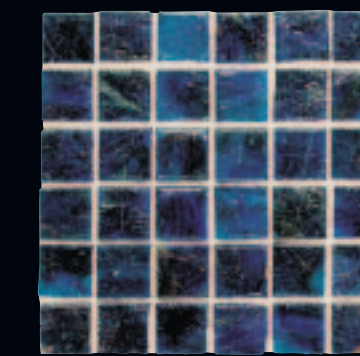

- Notes:
- Elemental Glass colors are made to order. Please allow 4-6 weeks for delivery.
  - Elemental Glass is paper-faced in one square foot sheets (nominal 11 1/2" x 12 1/4").

	Residential	Light Commercial	Commercial
Walls	•	•	•
Backsplashes	•	•	•
Countertops	•	•	•
Floors	•	•	•
Pool Linings	•	•	•

Photo features Elemental Glass in Grape Soda EL07.

Gold Nugget EL24  
3/4" x 3/4"  
(1 Sq. Ft. Sheet)

Sour Apple EL19  
3/4" x 3/4"  
(1 Sq. Ft. Sheet)

Celadon EL18  
3/4" x 3/4"  
(1 Sq. Ft. Sheet)

Kiwi Punch EL17  
3/4" x 3/4"  
(1 Sq. Ft. Sheet)

Shamrock EL14  
3/4" x 3/4"  
(1 Sq. Ft. Sheet)

Mint Julep EL16  
3/4" x 3/4"  
(1 Sq. Ft. Sheet)

Blue Lagoon EL09  
3/4" x 3/4"  
(1 Sq. Ft. Sheet)

Turquoise EL15  
3/4" x 3/4"  
(1 Sq. Ft. Sheet)

Divinity EL08  
3/4" x 3/4"  
(1 Sq. Ft. Sheet)

Storm Clouds EL06  
3/4" x 3/4"  
(1 Sq. Ft. Sheet)

Sardinian Blue EL20  
3/4" x 3/4"  
(1 Sq. Ft. Sheet)

Curacao EL10  
3/4" x 3/4"  
(1 Sq. Ft. Sheet)

Cornflower EL13  
3/4" x 3/4"  
(1 Sq. Ft. Sheet)

Blusette EL11  
3/4" x 3/4"  
(1 Sq. Ft. Sheet)