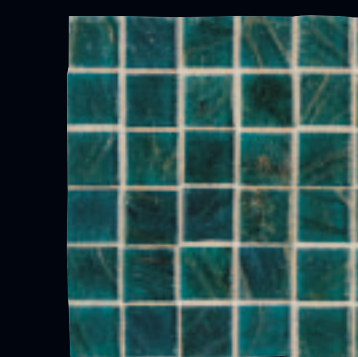

- Notes:
- Elemental Glass colors are made to order. Please allow 4-6 weeks for delivery.
  - Elemental Glass is paper-faced in one square foot sheets (nominal 11 1/2" x 12 1/4").

	Residential	Light Commercial	Commercial
Walls	•	•	•
Backsplashes	•	•	•
Countertops	•	•	•
Floors	•	•	•
Pool Linings	•	•	•

Photo features Elemental Glass in Grape Soda EL07.

Gold Nugget EL24  
3/4" x 3/4"  
(1 Sq. Ft. Sheet)

Sour Apple EL19  
3/4" x 3/4"  
(1 Sq. Ft. Sheet)

Celadon EL18  
3/4" x 3/4"  
(1 Sq. Ft. Sheet)

Kiwi Punch EL17  
3/4" x 3/4"  
(1 Sq. Ft. Sheet)

Shamrock EL14  
3/4" x 3/4"  
(1 Sq. Ft. Sheet)

Mint Julep EL16  
3/4" x 3/4"  
(1 Sq. Ft. Sheet)

Blue Lagoon EL09  
3/4" x 3/4"  
(1 Sq. Ft. Sheet)

Turquoise EL15  
3/4" x 3/4"  
(1 Sq. Ft. Sheet)

Divinity EL08  
3/4" x 3/4"  
(1 Sq. Ft. Sheet)