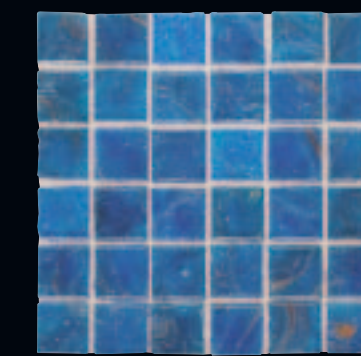

- Notes:
- Elemental Glass colors are made to order. Please allow 4-6 weeks for delivery.
  - Elemental Glass is paper-faced in one square foot sheets (nominal 11 1/2" x 12 1/4").

	Residential	Light Commercial	Commercial
Walls	•	•	•
Backsplashes	•	•	•
Countertops	•	•	•
Floors	•	•	•
Pool Linings	•	•	•

Photo features Elemental Glass in Grape Soda EL07.

Gold Nugget EL24  
3/4" x 3/4"  
(1 Sq. Ft. Sheet)

Sour Apple EL19  
3/4" x 3/4"  
(1 Sq. Ft. Sheet)

Celadon EL18  
3/4" x 3/4"  
(1 Sq. Ft. Sheet)

Kiwi Punch EL17  
3/4" x 3/4"  
(1 Sq. Ft. Sheet)

Shamrock EL14  
3/4" x 3/4"  
(1 Sq. Ft. Sheet)

Mint Julep EL16  
3/4" x 3/4"  
(1 Sq. Ft. Sheet)

Blue Lagoon EL09  
3/4" x 3/4"  
(1 Sq. Ft. Sheet)

Turquoise EL15  
3/4" x 3/4"  
(1 Sq. Ft. Sheet)

Divinity EL08  
3/4" x 3/4"  
(1 Sq. Ft. Sheet)

Storm Clouds EL06  
3/4" x 3/4"  
(1 Sq. Ft. Sheet)

Sardinian Blue EL20  
3/4" x 3/4"  
(1 Sq. Ft. Sheet)

Curacao EL10  
3/4" x 3/4"  
(1 Sq. Ft. Sheet)

Cornflower EL13  
3/4" x 3/4"  
(1 Sq. Ft. Sheet)

Blusette EL11  
3/4" x 3/4"  
(1 Sq. Ft. Sheet)