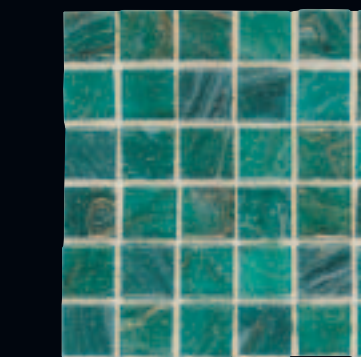

- Notes:
- Elemental Glass colors are made to order. Please allow 4-6 weeks for delivery.
  - Elemental Glass is paper-faced in one square foot sheets (nominal 11 1/2" x 12 1/4").

	Residential	Light Commercial	Commercial
Walls	•	•	•
Backsplashes	•	•	•
Countertops	•	•	•
Floors	•	•	•
Pool Linings	•	•	•

Photo features Elemental Glass in Grape Soda EL07.

Gold Nugget EL24  
3/4" x 3/4"  
(1 Sq. Ft. Sheet)

Sour Apple EL19  
3/4" x 3/4"  
(1 Sq. Ft. Sheet)

Celadon EL18  
3/4" x 3/4"  
(1 Sq. Ft. Sheet)

Kiwi Punch EL17  
3/4" x 3/4"  
(1 Sq. Ft. Sheet)

Shamrock EL14  
3/4" x 3/4"  
(1 Sq. Ft. Sheet)

Mint Julep EL16  
3/4" x 3/4"  
(1 Sq. Ft. Sheet)

Blue Lagoon EL09  
3/4" x 3/4"  
(1 Sq. Ft. Sheet)

Turquoise EL15  
3/4" x 3/4"  
(1 Sq. Ft. Sheet)

Divinity EL08  
3/4" x 3/4"  
(1 Sq. Ft. Sheet)