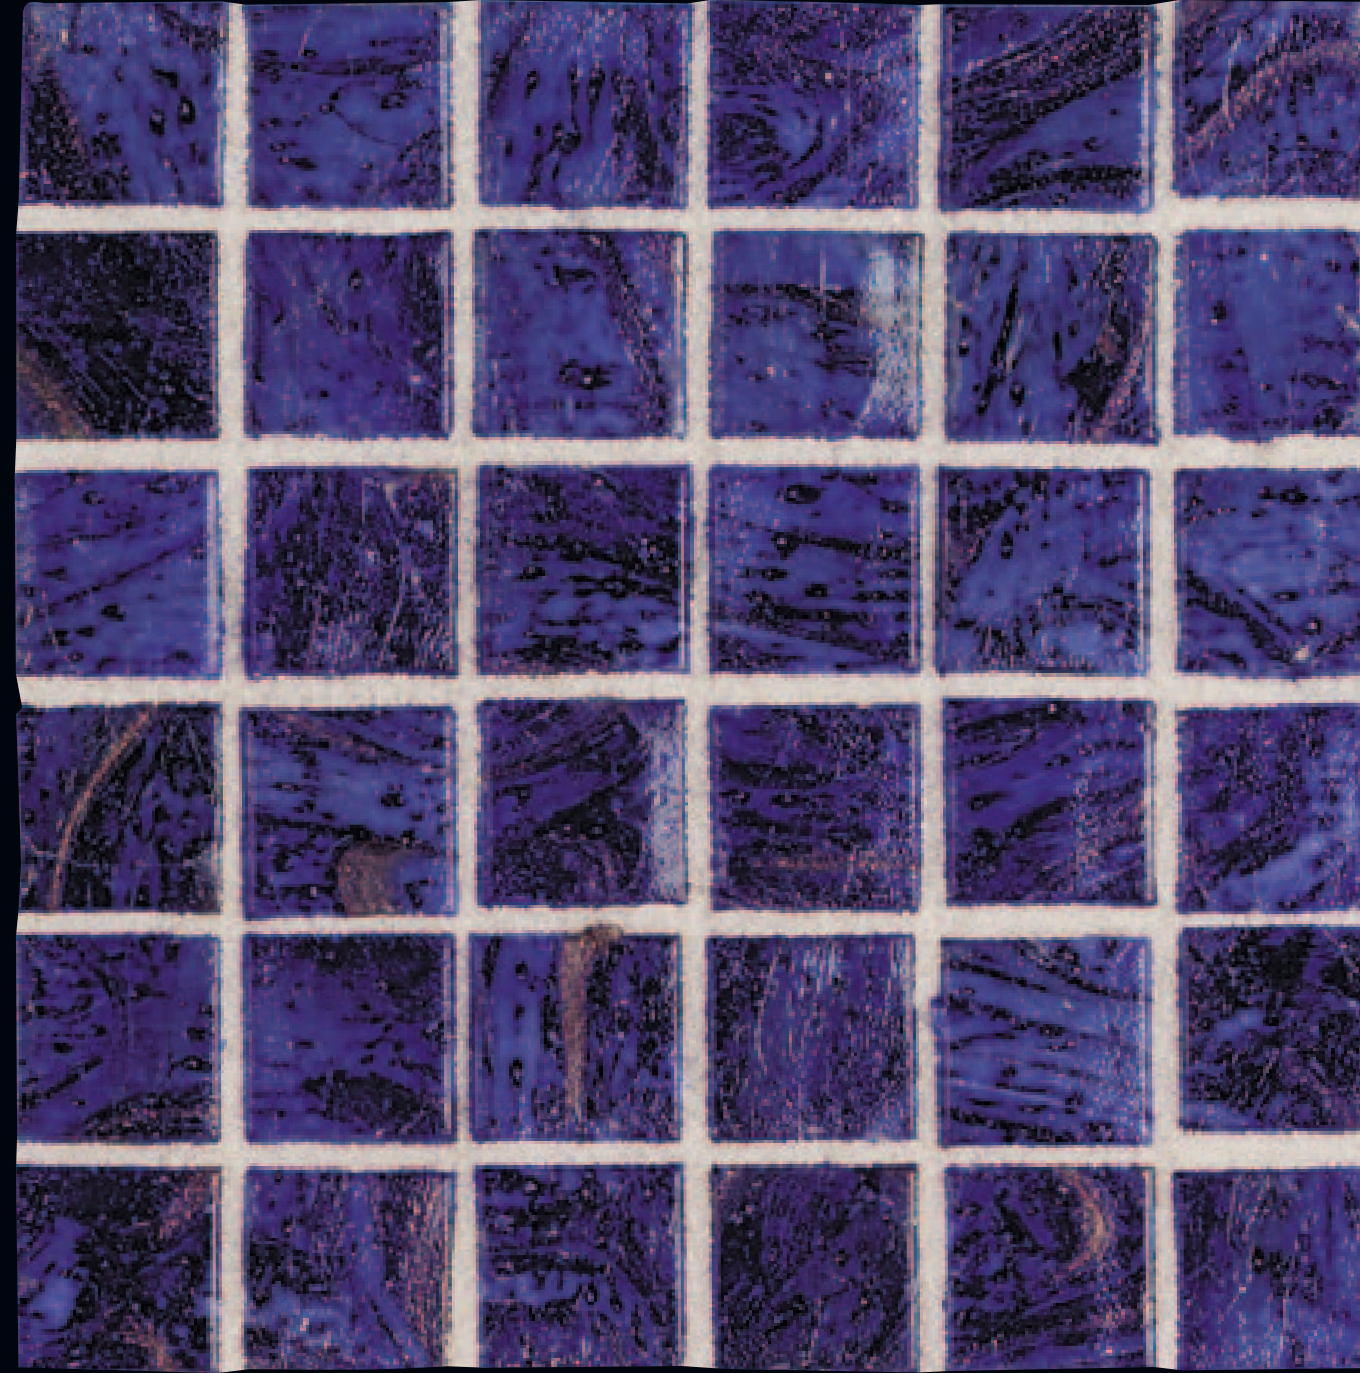

ELEMENTAL GLASS

Elemental Glass mosaic tiles prove that elements from the earth remain one of man's finest discoveries.

From sands and ores come a rich source of beauty. When fused with glass, metallic particles appear to dance at the sheer hint of light. And the resulting liquid reflections can either glisten with energetic drama or flow serenely to suit the mood, making versatility a true beauty of Elemental Glass.

- Notes:
- Elemental Glass colors are made to order. Please allow 4-6 weeks for delivery.
  - Elemental Glass is paper-faced in one square foot sheets (nominal 11 1/2" x 12 1/4").

	Residential	Light Commercial	Commercial
Walls	•	•	•
Backsplashes	•	•	•
Countertops	•	•	•
Floors	•	•	•
Pool Linings	•	•	•

Photo features Elemental Glass in Grape Soda EL07.

Gold Nugget EL24  
3/4" x 3/4"  
(1 Sq. Ft. Sheet)

Sour Apple EL19  
3/4" x 3/4"  
(1 Sq. Ft. Sheet)

Celadon EL18  
3/4" x 3/4"  
(1 Sq. Ft. Sheet)

Kiwi Punch EL17  
3/4" x 3/4"  
(1 Sq. Ft. Sheet)