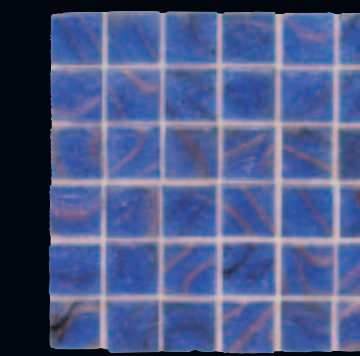

- Notes:
- Elemental Glass colors are made to order. Please allow 4-6 weeks for delivery.
  - Elemental Glass is paper-faced in one square foot sheets (nominal 11 1/2" x 12 1/4").

	Residential	Light Commercial	Commercial
Walls	•	•	•
Backsplashes	•	•	•
Countertops	•	•	•
Floors	•	•	•
Pool Linings	•	•	•

Shamrock EL14  
3/4" x 3/4"  
(1 Sq. Ft. Sheet)

Mint Julep EL16  
3/4" x 3/4"  
(1 Sq. Ft. Sheet)

Blue Lagoon EL09  
3/4" x 3/4"  
(1 Sq. Ft. Sheet)

Turquoise EL15  
3/4" x 3/4"  
(1 Sq. Ft. Sheet)

Divinity EL08  
3/4" x 3/4"  
(1 Sq. Ft. Sheet)

Storm Clouds EL06  
3/4" x 3/4"  
(1 Sq. Ft. Sheet)

Sardinian Blue EL20  
3/4" x 3/4"  
(1 Sq. Ft. Sheet)

Curacao EL10  
3/4" x 3/4"  
(1 Sq. Ft. Sheet)

Cornflower EL13  
3/4" x 3/4"  
(1 Sq. Ft. Sheet)

Blusette EL11  
3/4" x 3/4"  
(1 Sq. Ft. Sheet)

Imperial Lapis EL12  
3/4" x 3/4"  
(1 Sq. Ft. Sheet)

Conch Shell EL02  
3/4" x 3/4"  
(1 Sq. Ft. Sheet)

Cinnamon Stick EL03  
3/4" x 3/4"  
(1 Sq. Ft. Sheet)

Copper Kettle EL01  
3/4" x 3/4"  
(1 Sq. Ft. Sheet)