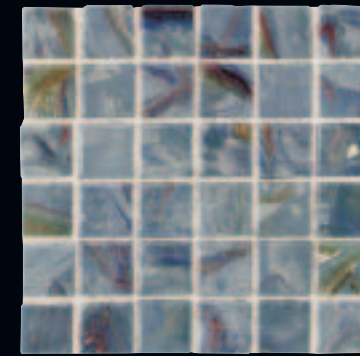

- Notes:
- Elemental Glass colors are made to order. Please allow 4-6 weeks for delivery.
  - Elemental Glass is paper-faced in one square foot sheets (nominal 11 1/2" x 12 1/4").

	Residential	Light Commercial	Commercial
Walls	•	•	•
Backsplashes	•	•	•
Countertops	•	•	•
Floors	•	•	•
Pool Linings	•	•	•

Photo features Elemental Glass in Grape Soda EL07.

Gold Nugget EL24  
3/4" x 3/4"  
(1 Sq. Ft. Sheet)

Sour Apple EL19  
3/4" x 3/4"  
(1 Sq. Ft. Sheet)

Celadon EL18  
3/4" x 3/4"  
(1 Sq. Ft. Sheet)

Kiwi Punch EL17  
3/4" x 3/4"  
(1 Sq. Ft. Sheet)

Shamrock EL14  
3/4" x 3/4"  
(1 Sq. Ft. Sheet)

Mint Julep EL16  
3/4" x 3/4"  
(1 Sq. Ft. Sheet)

Blue Lagoon EL09  
3/4" x 3/4"  
(1 Sq. Ft. Sheet)

Turquoise EL15  
3/4" x 3/4"  
(1 Sq. Ft. Sheet)

Divinity EL08  
3/4" x 3/4"  
(1 Sq. Ft. Sheet)

Storm Clouds EL06  
3/4" x 3/4"  
(1 Sq. Ft. Sheet)

Sardinian Blue EL20  
3/4" x 3/4"  
(1 Sq. Ft. Sheet)

Curacao EL10  
3/4" x 3/4"  
(1 Sq. Ft. Sheet)

Cornflower EL13  
3/4" x 3/4"  
(1 Sq. Ft. Sheet)

Blusette EL11  
3/4" x 3/4"  
(1 Sq. Ft. Sheet)