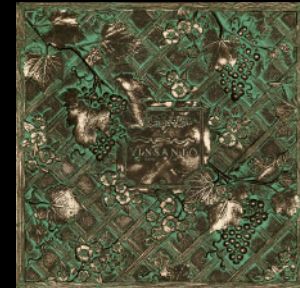

coordinating wall field tile and accent series

Aged Bronze

Natural Slate
Brazil Multicolor S275

Aged Bronze

Canaletto
Giallo CN04

Aged Iron

Natural Travertine
Antalya Dark T732

Aged Iron

Tajah
Kota Ivory TJ01

aged bronze metal signatures

MS11 Chateau Field Tile
4-1/4" x 4-1/4" and 6" x 6"

MS11 Trellis Mural 12" x 12"

MS11 Trellis Liner
1-1/2" x 12" and 3" x 12"

MS11 Trellis Deco (two-piece set)
4-1/4" x 4-1/4" and 6" x 6"

MS11 Artesia Mural 12" x 12"

MS11 Chateau Liner
3/4" x 12", 1-1/2" x 12" and 3" x 12"

MS11 Chateau Ogee Liner
1-1/2" x 12" and 3" x 12"

MS11 Diamond Weave Floor
Border
4" x 12"

MS11 Diamond Weave
Floor Border Corner
4" x 4"

MS11 Rosette
Rounded Deco
4-1/4" x 4-1/4"

MS11 Rosette
Pointed Deco
6" x 6"

Aged Bronze MS11
Jardin Floor/Wall Border
3" x 12"

Aged Bronze MS11
Jardin Floor/Wall Dot/Corner
3" x 3"

MS11
Fleur de Lis
2" x 2"