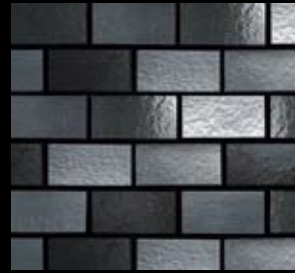

GUNMETAL UM03
BRICK-JOINT MOSAIC 1 x 2