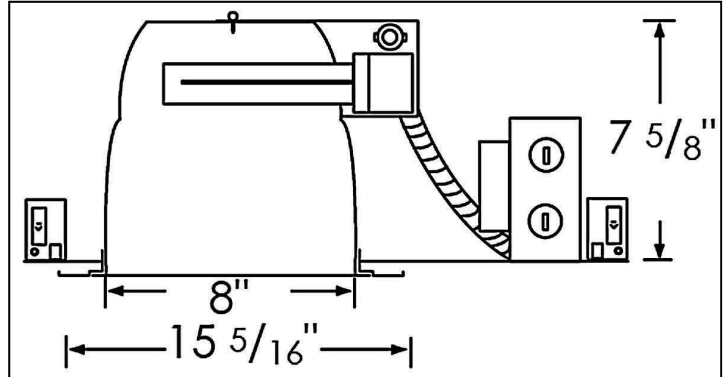

8130H / 8130H-EM / 8130H-D

8" Horizontal Compact Fluorescent Housing

Royal Pacific Ltd.

4931 Paseo Del Norte NE
Albuquerque, NM 87113
Ph: 1-800-937-6925
Fax: 1-888-207-9509

COMPACT FLUORESCENT HOUSING

GENERAL DESCRIPTION

Compact fluorescent housing with emergency backup and dimmable options.

MAIN FEATURES

Standards Conformance

- Non-IC Rated.
- Thermally protected against misuse of insulation and improper lamping.

Listing

- UL & cUL listed for damp location and feed through wiring.

Voltage

- Dual 120/277V

Lamps

- 18W TT or DTT
- 26W TT or DTT
- 26W DTT
- 32W DTT
- 42W DTT

Ballast

- High power factor (HPF) electronic.
- For 4-pin type lamp.

Junction Box

- Listed for through-branch circuit wiring (4 in-4 out) and five 1/2" knockouts and four non-metallic cable knockouts with strain clamps.
- 3-port quick connectors pre-installed in J-box.

Bar Hangers

- Pre-installed bar hangers allow the housing to be positioned at any point within a 24" joist span.
- Bar hangers can be turned 90° on the plaster frame.
- Bar hangers are designed to fit T-bar spine without additional clamps for use in drop ceilings.
- Pre-installed captive nails on bar hangers.

Fit

- Adjusts to accommodate up to 1 1/4" ceiling thickness.
- 7 5/8" height allows use in 2" x 8" joist construction.

Alternate Configurations

- 8130H-EM includes a pre-installed emergency backup unit which provides 90 minutes of illumination when normal power source fails.
- 8130H-Dxx includes dimmable ballast.

Project:
Contact:
Location:
Fixture Type:

Quantity	Remarks