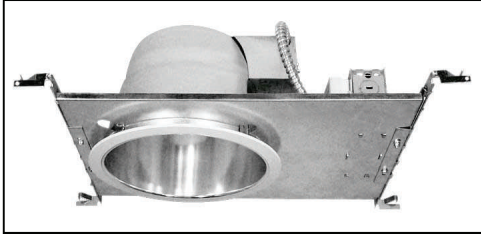

8130H / 8130H-EM / 8130H-D

8" Horizontal Compact Fluorescent Housing

Royal Pacific Ltd.

4931 Paseo Del Norte NE
 Albuquerque, NM 87113
 Ph: 1-800-937-6925
 Fax: 1-888-207-9509

COMPACT FLUORESCENT HOUSING

GENERAL DESCRIPTION

Junction Box

- Listed for through-branch circuit wiring (4 in-4 out) and five 1/2" knockouts and four non-metallic cable knockouts with strain clamps.
- 3-port quick connectors pre-installed in J-box.

Bar Hangers