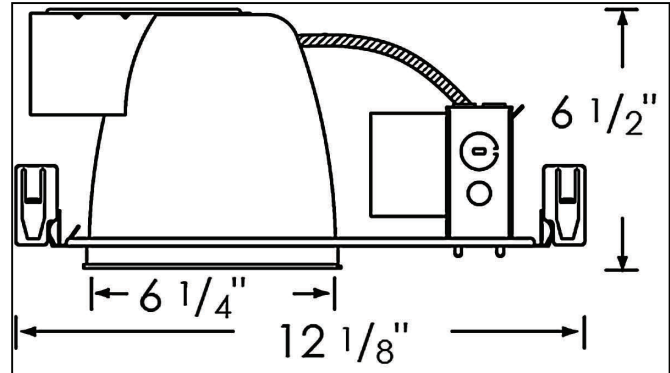

8134H / 8134H-EM / 8134H-D

6" Horizontal Compact Fluorescent Housing

Royal Pacific Ltd.

4931 Paseo Del Norte NE
Albuquerque, NM 87113
Ph: 1-800-937-6925
Fax: 1-888-207-9509

COMPACT FLUORESCENT HOUSING

GENERAL DESCRIPTION

Compact fluorescent housing with emergency backup and dimmable options.

MAIN FEATURES

Standards Conformance

- Non-IC Rated.
- Thermally protected against misuse of insulation and improper lamping.

Listing

- UL & cUL listed for damp location and feed through wiring.

Voltage

- Dual 120/277V

Lamps

- 2 x 13W
- 2 x 18W
- 2 x 26W

Ballast

- High power factory (HPF) electronic.
- For 4-pin type lamp.

Junction Box

- Listed for through-branch circuit wiring (4 in-4 out) and five 1/2" knockouts and four non-metallic cable knockouts with strain clamps.
- 3-port quick connectors pre-installed in J-box.

Bar Hangers

- Pre-installed bar hangers allow the housing to be positioned at any point within a 24" joist span.
- Bar hangers can be turned 90° on the plaster frame.
- Bar hangers are designed to fit T-bar spine without additional clamps for use in drop ceilings.
- Pre-installed captive nails on bar hangers.

Fit

- Adjusts to accommodate up to 1" ceiling thickness.
- 6 1/2" height allows use in 2" x 8" joist construction.

Alternate Configurations

- 8134H-EM includes a pre-installed emergency backup unit which provides 90 minutes of illumination when normal power source fails.
- 8134H-Dxxx includes dimmable ballast.

Project:
Contact:
Location:
Fixture Type:

Quantity	Remarks