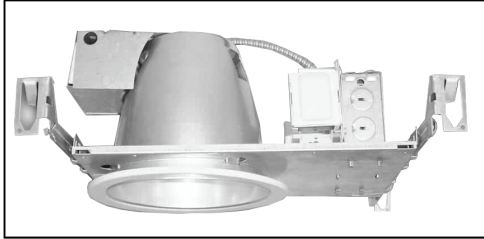

8134H / 8134H-EM / 8134H-D

6" Horizontal Compact Fluorescent Housing

Royal Pacific Ltd.

4931 Paseo Del Norte NE
Albuquerque, NM 87113
Ph: 1-800-937-6925
Fax: 1-888-207-9509

COMPACT FLUORESCENT HOUSING

GENERAL DESCRIPTION

- UL & cUL listed for damp location and feed through wiring.

Voltage

- Dual 120/277V

Lamps

- 2 x 13W
- 2 x 18W
- 2 x 26W

Ballast

- High power factory (HPF) electronic.
- For 4-pin type lamp.

Junction Box

- Listed for through-branch circuit wiring (4 in-4 out) and five 1/2" knockouts and four non-metallic cable knockouts with strain clamps.
- 3-port quick connectors pre-installed in J-box.

Bar Hangers

- Pre-installed bar hangers allow the housing to be positioned at any point within a 24" joist span.
- Bar hangers can be turned 90° on the plaster frame.
- Bar hangers are designed to fit T-bar spine without additional clamps for use in drop ceilings.
- Pre-installed captive nails on bar hangers.