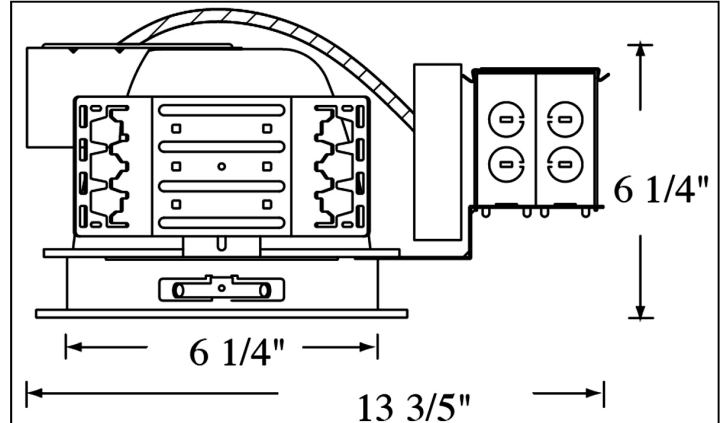

8135H / 8135H-D

6" Architectural Compact Fluorescent Housing

Royal Pacific Ltd.

4931 Paseo Del Norte NE
Albuquerque, NM 87113
Ph: 1-800-937-6925
Fax: 1-888-207-9509

ARCHITECTURAL COMPACT FLUORESCENT HOUSING

GENERAL DESCRIPTION

Compact fluorescent housing with dimmable options.

MAIN FEATURES

Standards Conformance

- Non-IC Rated.
- Thermally protected against misuse of insulation and improper lamping.

Listing

- UL & cUL listed for damp location and feed through wiring.

Voltage

- Dual 120/277.

Lamps

- 2 x 13W
- 2 x 18W
- 2 x 26W

Ballast

- High power factor (HPF) electronic.
- For 4-pin type lamp.

Junction Box

- Eight 1/2" knockouts and four non-metallic cable knockouts with strain clamps.
- 3-port quick connectors pre-installed in J-box.

Fit

- Adjusts to accommodate up to 1" ceiling thickness.

Alternate Configurations

- 8135HIC-Dxxx includes dimmable ballast.

Special Features

- C-Channel bracket allows 5" vertical adjustment.

Project:
Contact:
Location:
Fixture Type:

Quantity	Remarks