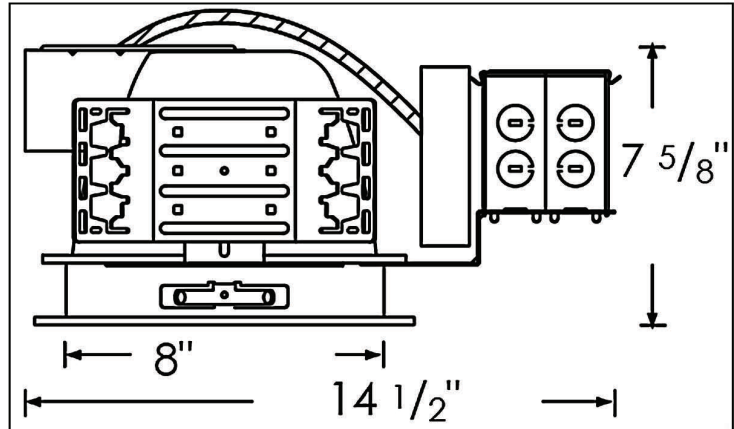

8136H / 8136H-D

8" Architectural Compact Fluorescent Housing

Royal Pacific Ltd.

4931 Paseo Del Norte NE
Albuquerque, NM 87113
Ph: 1-800-937-6925
Fax: 1-888-207-9509

ARCHITECTURAL COMPACT FLUORESCENT HOUSING

GENERAL DESCRIPTION

Compact fluorescent housing with dimmable options.

MAIN FEATURES

Standards Conformance

- Non-IC Rated.
- Thermally protected against misuse of insulation and improper lamping.

Listing

- UL & cUL listed for damp location.

Voltage

- Dual 120/277.

Lamps

- 26W DTT
- 32W DTT
- 42W DTT

Ballast

- High power factor (HPF) electronic.
- For 4-pin type lamp.

Junction Box

- Eight 1/2" knockouts and eight non-metallic cable knockouts with strain clamps.
- 3-port quick connectors pre-installed in J-box.

Fit

- Adjusts to accommodate up to 1 1/4" ceiling thickness.

Alternate Configurations

- 8136HIC-Dxx includes dimmable ballast.

Special Features

- C-Channel bracket allows 5" vertical adjustment.

Project:
Contact:
Location:
Fixture Type:

Quantity	Remarks