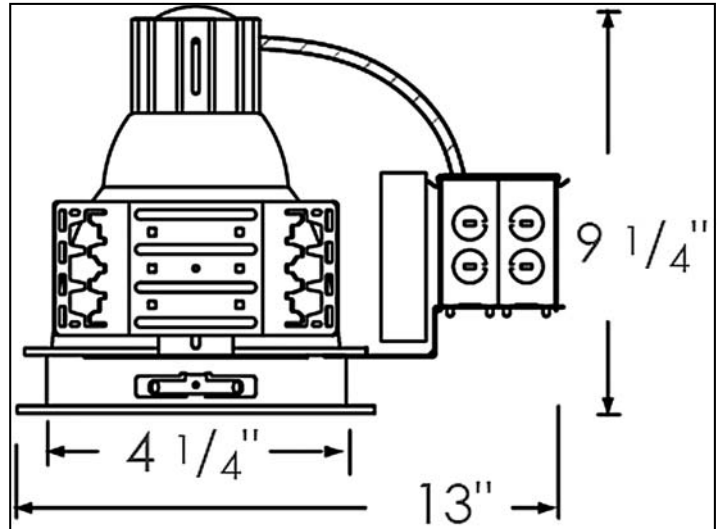

MAIN FEATURES

Standards Conformance

- Non-IC Rated.

Listing

- UL & cUL listed for damp location.

Voltage

- 120V or 277V

Lamps

- 39W PAR16
- 50W ED17

Ballast

- Electronic

Junction Box

- Eight 1/2" knockouts, two concentric 1/2" or 3/4" knockouts and eight non-metallic cable knockouts with strain clamps.

Socket

- Adjustable socket for proper positioning of different lamp types.

Mounting Bracket

- Provides up to 5" vertical adjustment.
- Accommodates 1/2" EMT conduit.

Fit

- Adjusts to accommodate up to 1" ceiling thickness.

Project:
Contact:
Location:
Fixture Type:

Quantity	Remarks