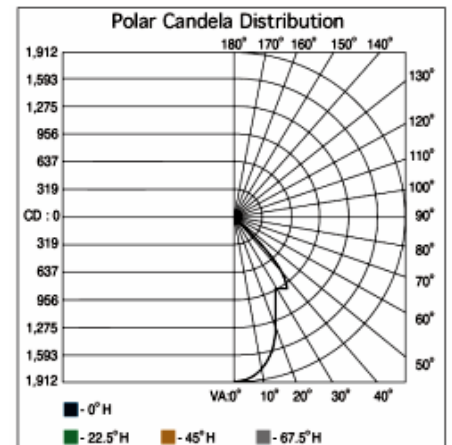

Project:
Contact:
Location:
Fixture Type:

Quantity	Remarks