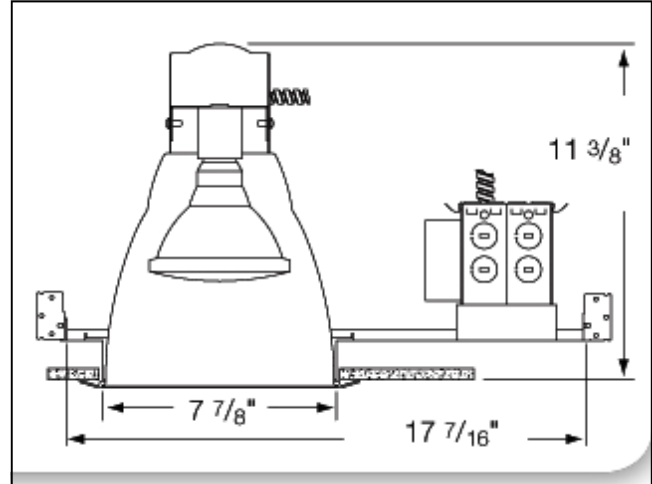

MAIN FEATURES

Standards Conformance

- Non-IC Rated.

Listing

- UL & cUL listed for damp location and feed through wiring.

Voltage

- 120V or 277V

Lamps

- 70W PAR38 / ED17
- 100W PAR38 / ED17
- 150W PAR38 / ED17

Ballast

- Electronic

Junction Box

- Eight 1/2" knockouts, two concentric 1/2" or 3/4" knockouts and eight non-metallic cable knockouts with strain clamps.

Bar Hangers

- Pre-installed bar hangers allow the housing to be positioned at any point within a 24" joist span.
- Bar hangers can be turned 90° on the plaster frame.
- Bar hangers are designed to fit T-bar spine without additional clamps for use in drop ceilings.
- Pre-installed captive nails on bar hangers.

Socket

- Adjustable socket for proper positioning of different lamp types.

Fit

- Adjusts to accommodate up to 1 1/2" ceiling thickness.

Project:
Contact:
Location:
Fixture Type:

Quantity	Remarks