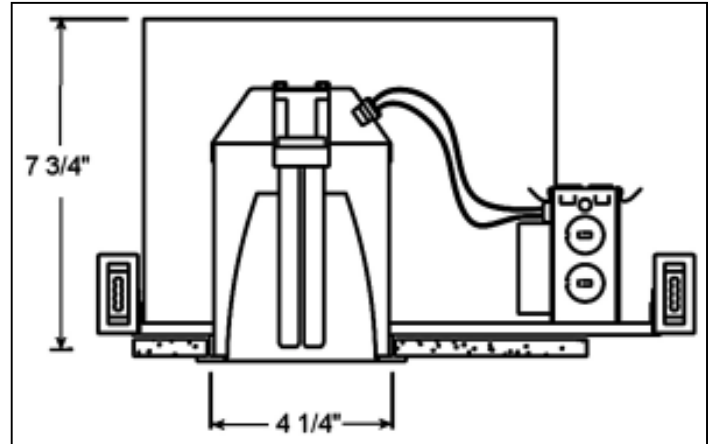

8194HA-E26-ES

4" IC Airtight Compact Fluorescent Housing

Royal Pacific Ltd.

4931 Paseo Del Norte NE
Albuquerque, NM 87113
Ph: 1-800-937-6925
Fax: 1-888-207-9509

DOUBLE WALL COMPACT FLUORESCENT HOUSING

GENERAL DESCRIPTION

Compact fluorescent housing.

MAIN FEATURES

Standards Conformance

- IC Rated for direct contact with Non-Cellulose type insulation.
- Thermally protected against improper lamping.
- Meets Washington State energy code for restricted airflow requirements.

Listing

- UL & cUL listed for damp location and feed through wiring.
- California Title 24.

Voltage

- Line Voltage

Lamps

- 1 x 26W

Junction Box

- Listed for through-branch circuit wiring (4 in-4 out) and five 1/2" knockouts and four non-metallic cable knockouts with strain clamps.

Bar Hangers

- Pre-installed bar hangers allow the housing to be positioned at any point within a 24" joist span.
- Bar hangers can be turned 90° on the plaster frame.
- Bar hangers are designed to fit T-bar spine without additional clamps for use in drop ceilings.
- Pre-installed captive nails on bar hangers.

Socket

- G24 / GX24.

Fit

- Adjusts to accommodate up to 1" ceiling thickness.
- 7 3/4" height allows use in 2" x 8" joist construction.

Project:
Contact:
Location:
Fixture Type:

Quantity	Remarks