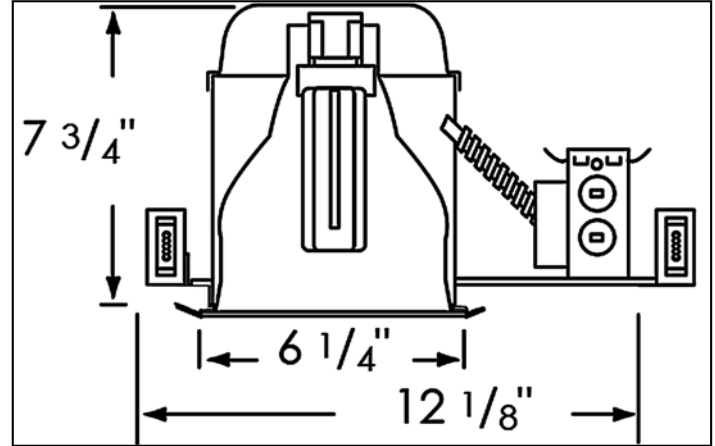

8196HA-Exx-ES / 8196HA-Exx-EM-ES / 8196HA-Dxx

6" IC Airtight Compact Fluorescent Housing

Royal Pacific Ltd.

4931 Paseo Del Norte NE
Albuquerque, NM 87113
Ph: 1-800-937-6925
Fax: 1-888-207-9509

COMPACT FLUORESCENT HOUSING

GENERAL DESCRIPTION

Compact fluorescent housing with emergency backup and dimmable option.

MAIN FEATURES

Standards Conformance

- IC Rated for direct contact with Non-Cellulose type insulation.
- Thermally protected against improper lamping.
- Meets Washington State energy code for restricted airflow requirements.

Listing

- UL & cUL listed for damp location and feed through wiring.
- Energy Star Listed.

Voltage

- Line Voltage

Lamps (not included)

- 1 x 13W
- 1 x 18W
- 1 x 26W

Ballast

- Electronic
- High Power Factor (HPF)
- For 4-pin lamp.

Junction Box

- Listed for through-branch circuit wiring (4 in-4 out) and five 1/2" knockouts and four non-metallic cable knockouts with strain clamps.

Bar Hangers

- Pre-installed bar hangers allow the housing to be positioned at any point within a 24" joist span.
- Bar hangers can be turned 90° on the plaster frame.
- Bar hangers are designed to fit T-bar spine without additional clamps for use in drop ceilings.
- Pre-installed captive nails on bar hangers.

Socket

- G24 / GX24.

Fit

- Adjusts to accommodate up to 1" ceiling thickness.
- 7 3/4" height allows use in 2" x 8" joist construction.

Alternate Configurations

- 8196HA-Exx-EM-ES includes a pre-installed emergency backup unit which provides 90 minutes of illumination when normal power source fails.
- 8196HA-Dxx includes a dimmable ballast.

Project:
Contact:
Location:
Fixture Type:

Quantity	Remarks