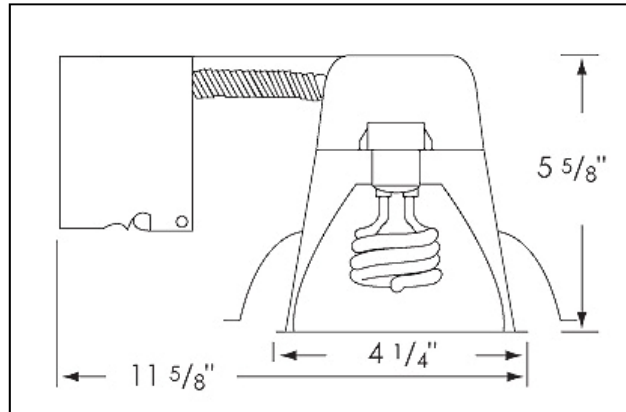

8214HR

4" Compact Fluorescent Housing

Royal Pacific Ltd.

4931 Paseo Del Norte NE
Albuquerque, NM 87113
Ph: 1-800-937-6925
Fax: 1-888-207-9509

COMPACT FLUORESCENT HOUSING

GENERAL DESCRIPTION

Compact fluorescent 4" line voltage housing

MAIN FEATURES

Standards Conformance

- IC rated for direct contact with Non-Cellulose type insulation.
- Thermally protected against misuse of insulation and improper lamping.

Listing

- Energy Star listed.
- ETL & cETL listed for damp location and feed through wiring.
- Meets Washington State energy code for restricted airflow requirements.

Voltage

- 120V

Lamps

- 13W, GU24
- 18W, GU24

Junction Box

- Listed for through-branch circuit wiring (4 in-4 out) and eight 1/2" knockouts.
- 3-port quick connectors pre-installed in J-box.

Fit

- Adjusts to accommodate various ceiling thickness.
- 5 5/8" height allows use in 2" x 6" joist construction.
- Adjustable socket bracket plate for proper positioning of different lamp types.

Project:
Contact:
Location:
Fixture Type:

Quantity	Remarks