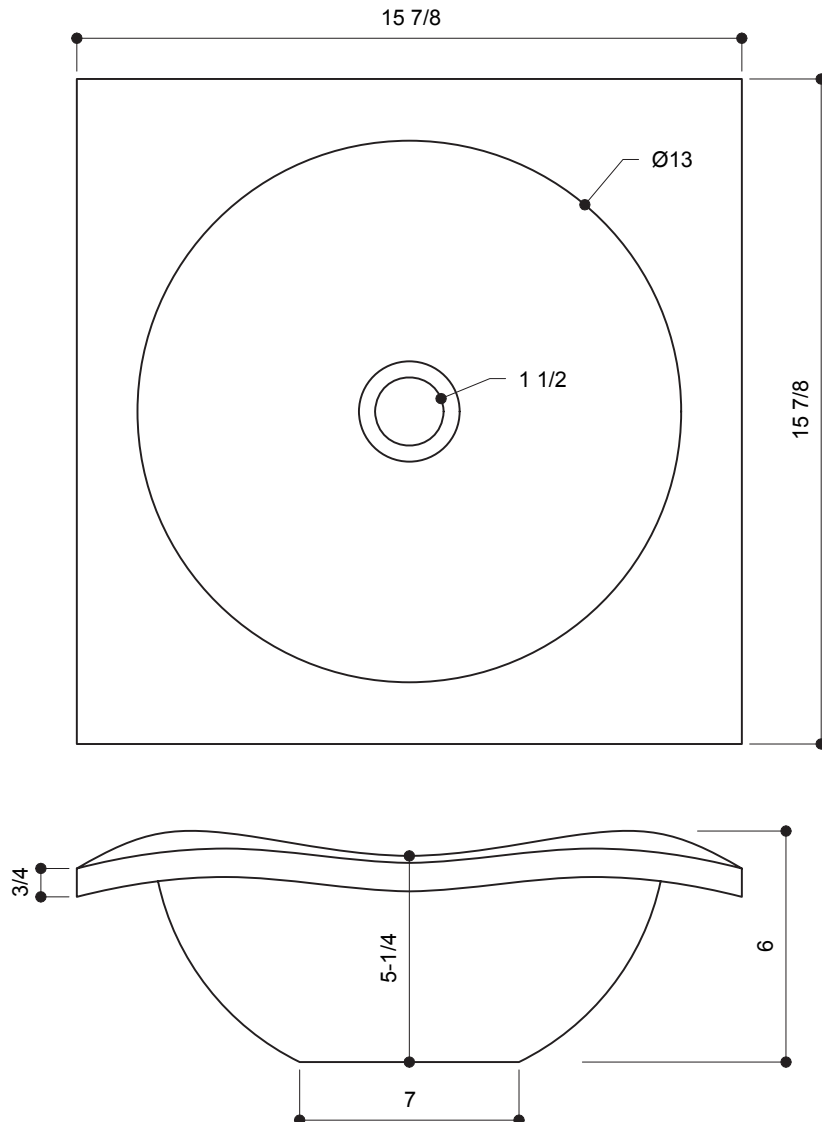

PRODUCT DIMENSIONS

Please install this product according to the installation guide and all local plumbing codes.