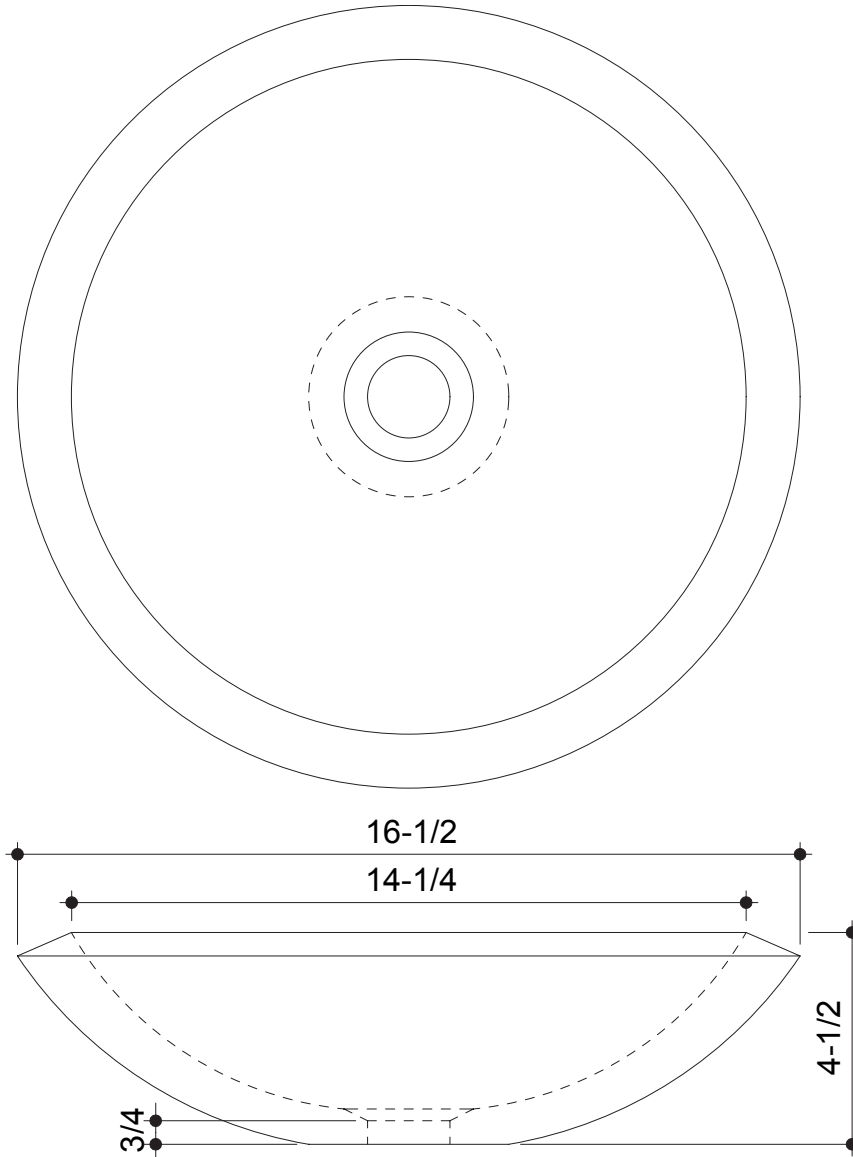

This Product Complies With:

- SGS USTC
- IAPMO PS 99

Measurements:

- Diameter: 16-1/2" (41.9 cm)
- Height: 4-1/4" (10.8 cm)
- Fits Standard 1-1/4" (3.2 cm) Drain

Recommended Accessories:

- Any D'vontz ® Lavatory Drain Without Overflow
- Any D'vontz ® Vessel Faucet With Extension

PRODUCT DIMENSIONS

Please install this product according to the installation guide and all local plumbing codes.