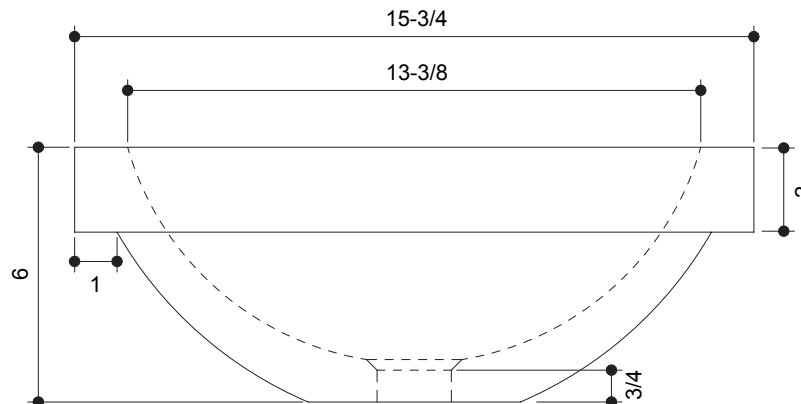

PRODUCT DIMENSIONS

Please install this product according to the installation guide and all local plumbing codes.