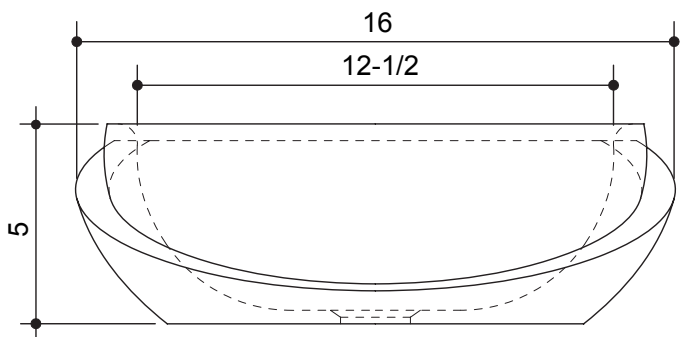

This Product Complies With:

- SGS USTC
- IAPMO PS 99

Measurements:

- Width: 20" (50.8 cm)
- Length: 16" (40.6 cm)
- Fits Standard 1-1/4" (3.2 cm) Drain
- Height: 5" (12.7 cm)

Recommended Accessories:

- Any D'vontz ® Lavatory Drain Without Overflow
- Any D'vontz ® Vessel Faucet With Extension

PRODUCT DIMENSIONS

Please install this product according to the installation guide and all local plumbing codes.