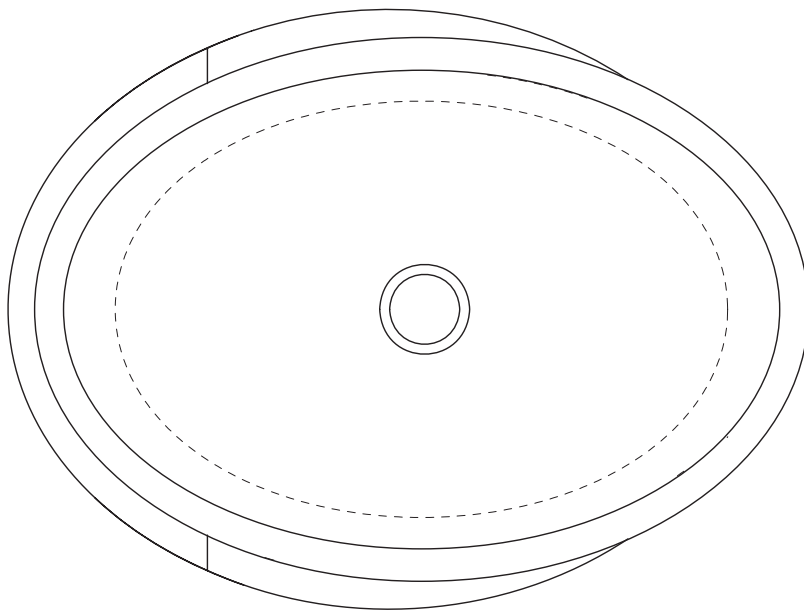

PRODUCT SPECIFICATIONS

Exclusively Designed • INTERNATIONALLY RECOGNIZED™

Roma

Model # {xx} - ROM5141

Product Features:

- Natural Marble
- Above Counter Application
- Without Overflow
(Non-Overflow Drain Required)

This Product Complies With:

- SGS USTC
- IAPMO PS 99

Measurements:

- Width: 20" (50.8 cm)
- Length: 16" (40.6 cm)
- Fits Standard 1-1/4" (3.2 cm) Drain
- Height: 5" (12.7 cm)

Recommended Accessories:

- Any D'vontz ® Lavatory Drain Without Overflow
- Any D'vontz ® Vessel Faucet With Extension

PRODUCT DIMENSIONS

Please install this product according to the installation guide and all local plumbing codes.