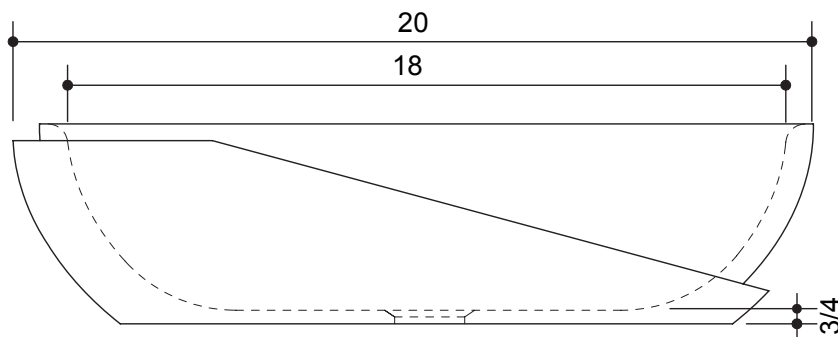

This Product Complies With:

- SGS USTC
- IAPMO PS 99

Measurements:

- Width: 20" (50.8 cm)
- Length: 16" (40.6 cm)
- Fits Standard 1-1/4" (3.2 cm) Drain
- Height: 5" (12.7 cm)

Recommended Accessories:

- Any D'vontz ® Lavatory Drain Without Overflow
- Any D'vontz ® Vessel Faucet With Extension

PRODUCT DIMENSIONS

Please install this product according to the installation guide and all local plumbing codes.