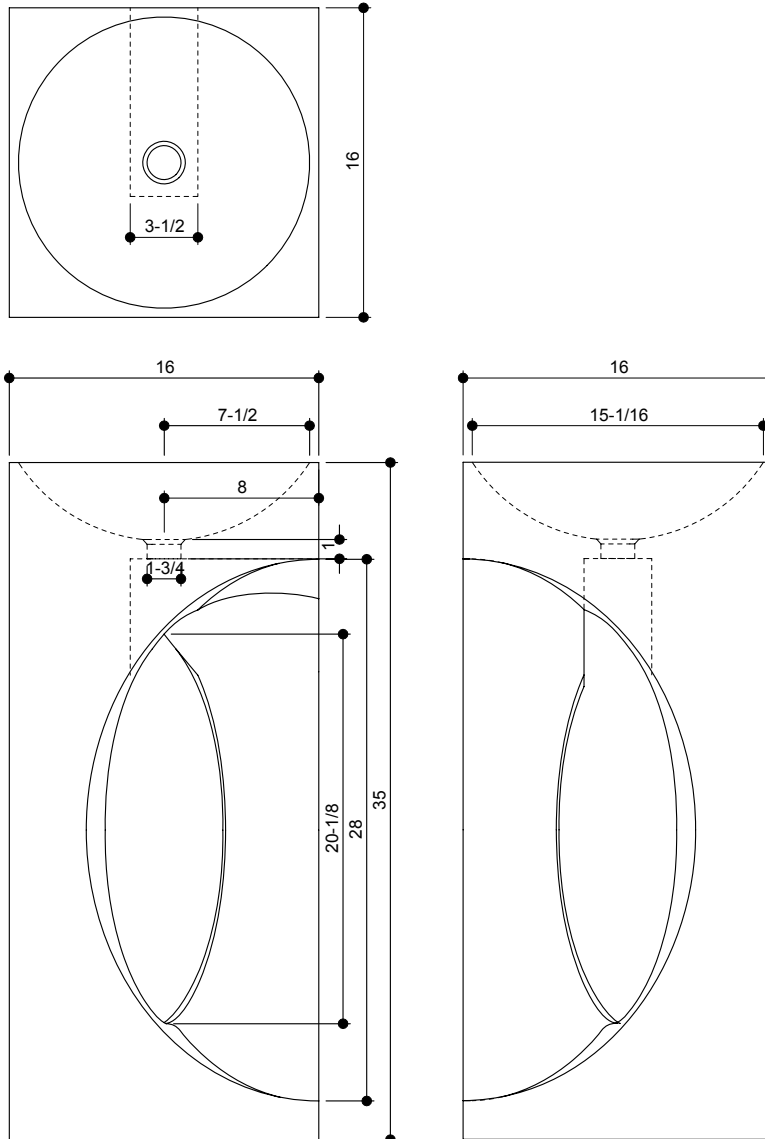

### Measurements:

- Width: 16" (40.6 cm)
- Length: 16" (40.6 cm)
- Height: 35" (88.9 cm)
- Fits Standard 1-1/2" (3.2 cm) Drain

## ROUGH IN & PRODUCT DIMENSIONS

Please install this product according to the installation guide and all local plumbing codes.