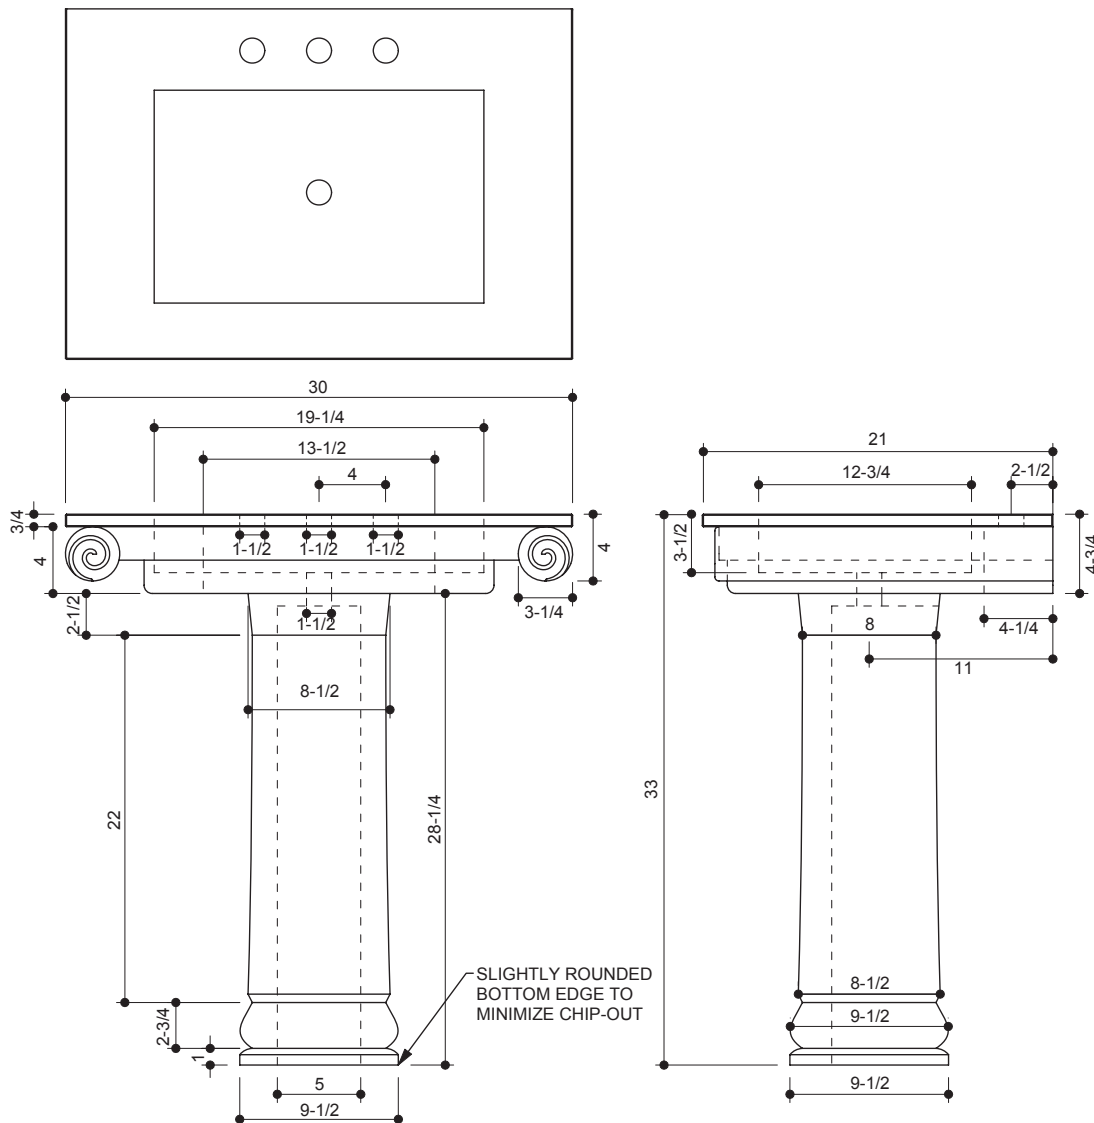

- SGS USTC
- IAPMO PS 99

Measurements:

- Width: 30" (52.1 cm)
- Length: 21" (53.3 cm)
- Height: 33" (83.8 cm)
- Fits Standard 1-1/2" (3.2 cm) Drain

Recommended Accessories:

- Any D'vontz® Lavatory Drain Without Overflow
- Any D'vontz® Spreadset Faucet
- Any D'vontz® Pedestal Kit

ROUGH IN & PRODUCT DIMENSIONS

Please install this product according to the installation guide and all local plumbing codes.