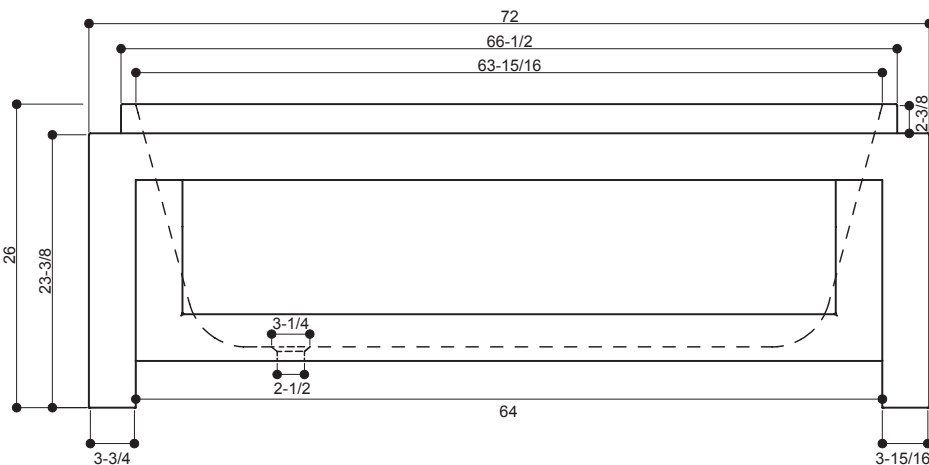

- SGS USTC
- IAPMO PS 99

Measurements:

- Width: 72" (182.9 cm)
- Length: 40" (101.6 cm)
- Fits Standard 2" (5.1 cm) Drain
- Height: 26" (66 cm)

Recommended Accessories:

- D'Vontz ® Matching Milan Lavatory Sink

ROUGH IN & PRODUCT DIMENSIONS

Please install this product according to the installation guide and all local plumbing codes.