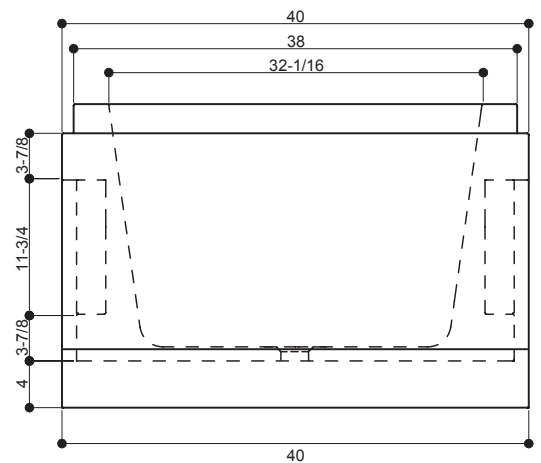

- SGS USTC
- IAPMO PS 99

Measurements:

- Width: 72" (182.9 cm)
- Length: 40" (101.6 cm)
- Fits Standard 2" (5.1 cm) Drain
- Height: 26" (66 cm)

Recommended Accessories:

- D'Vontz ® Matching Milan Lavatory Sink

ROUGH IN & PRODUCT DIMENSIONS

Please install this product according to the installation guide and all local plumbing codes.