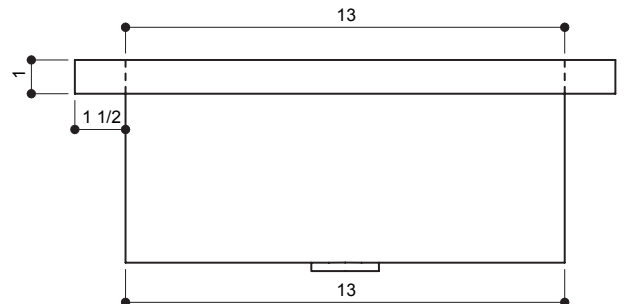

This Product Complies With:

- SGS USTC
- IAPMO IGC 194

Measurements:

- Width: 21-3/4" (55.2 cm)
- Length: 16" (40.6 cm)
- Fits Standard 1-1/4" (3.2 cm) Drain
- Height: 6" (16.5 cm)

Recommended Accessories:

- Any D'vontz ® Lavatory Drain Without Overflow
- Any D'vontz ® Faucet

PRODUCT DIMENSIONS

ALL DIMENSIONS ARE APPROXIMATE (+/- 1/2") AND ARE FOR REFERENCE ONLY. THE ACTUAL SINK MUST BE USED FOR CUT TEMPLATE AND/OR HOLE PLACEMENT.