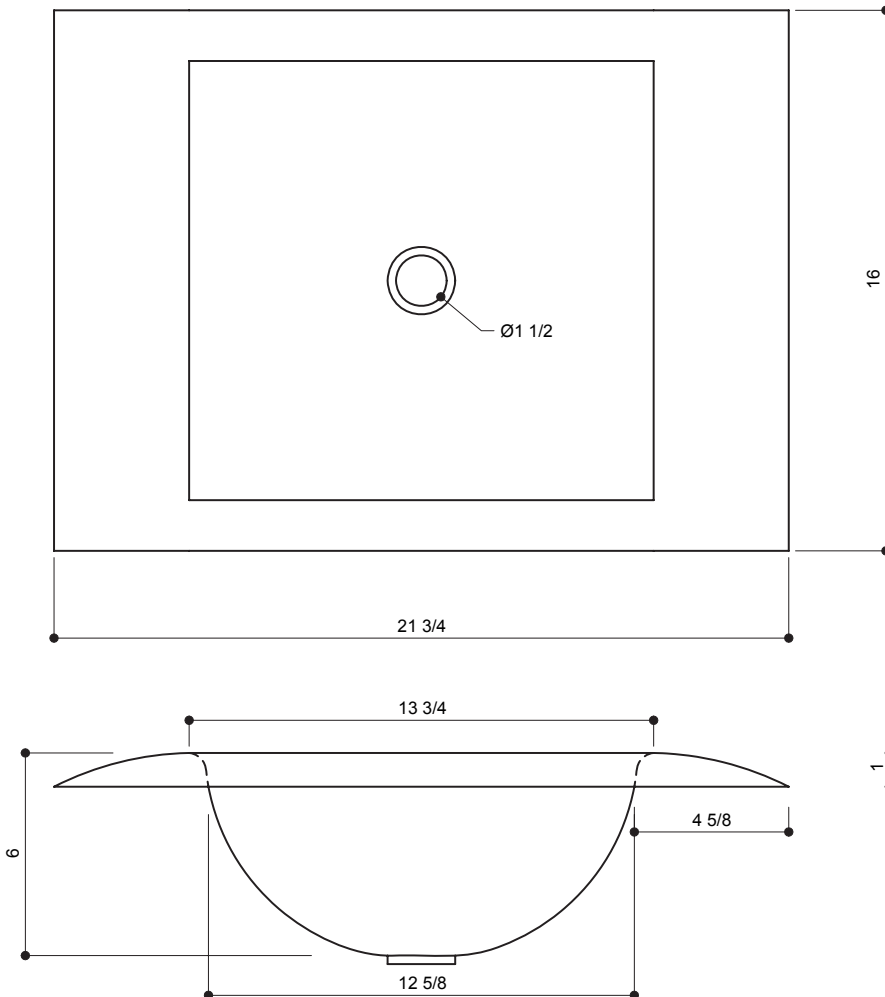

This Product Complies With:

- SGS USTC
- IAPMO IGC 194

Measurements:

- Width: 21-3/4" (55.2 cm)
- Length: 16" (40.6 cm)
- Fits Standard 1-1/4" (3.2 cm) Drain
- Height: 6" (16.5 cm)

Recommended Accessories:

- Any D'vontz ® Lavatory Drain Without Overflow
- Any D'vontz ® Faucet

PRODUCT DIMENSIONS

ALL DIMENSIONS ARE APPROXIMATE (+/- 1/2") AND ARE FOR REFERENCE ONLY. THE ACTUAL SINK MUST BE USED FOR CUT TEMPLATE AND/OR HOLE PLACEMENT.