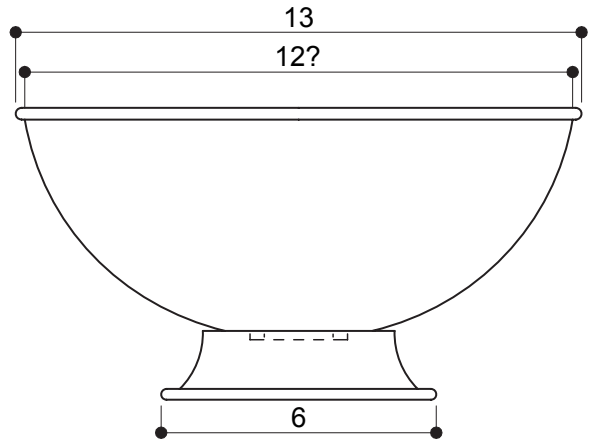

- This Product Complies With:
- SGS USTC
  - IAPMO IGC 194

- Measurements:
- Width: 17" (43.2 cm)
  - Length: 13" (33 cm)
  - Fits Standard 1-1/4" (3.2 cm) Drain
  - Height: 6" (15.2 cm)

- Recommended Accessories:
- Any D'vontz ® Lavatory Drain Without Overflow
  - Any D'vontz ® Faucet

### PRODUCT DIMENSIONS

ALL DIMENSIONS ARE APPROXIMATE (+/- 1/2") AND ARE FOR REFERENCE ONLY. THE ACTUAL SINK MUST BE USED FOR CUT TEMPLATE AND/OR HOLE PLACEMENT.

Please install this product according to the installation guide and all local plumbing codes.