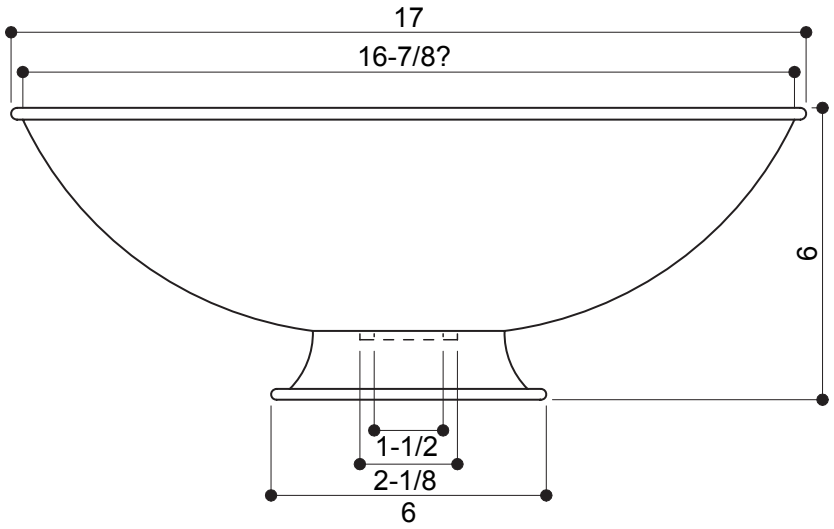

- This Product Complies With:
- SGS USTC
  - IAPMO IGC 194

- Measurements:
- Width: 17" (43.2 cm)
  - Length: 13" (33 cm)
  - Fits Standard 1-1/4" (3.2 cm) Drain
  - Height: 6" (15.2 cm)

- Recommended Accessories:
- Any D'vontz ® Lavatory Drain Without Overflow
  - Any D'vontz ® Faucet

### PRODUCT DIMENSIONS

ALL DIMENSIONS ARE APPROXIMATE (+/- 1/2") AND ARE FOR REFERENCE ONLY. THE ACTUAL SINK MUST BE USED FOR CUT TEMPLATE AND/OR HOLE PLACEMENT.

Please install this product according to the installation guide and all local plumbing codes.