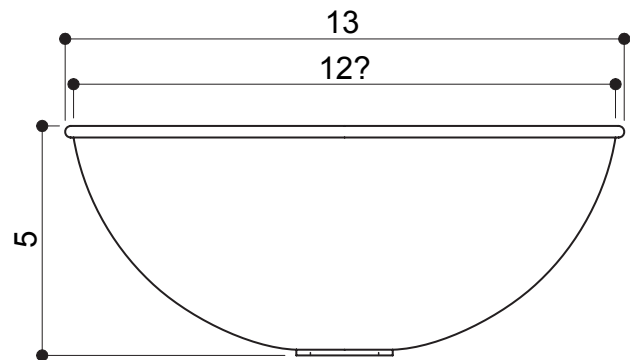

This Product Complies With:

- SGS USTC
- IAPMO IGC 194

- | | |
|--|---|
| <ul style="list-style-type: none"> • Width: 17" (43.2 cm) • Length: 13" (33 cm) • Fits Standard 1-1/4" (3.2 cm) Drain | <p>Measurements:</p> <ul style="list-style-type: none"> • Height: 5" (12.7 cm) |
|--|---|

- Recommended Accessories:
- Any D'vontz ® Lavatory Drain Without Overflow
 - Any D'vontz ® Faucet

PRODUCT DIMENSIONS

ALL DIMENSIONS ARE APPROXIMATE (+/- 1/2") AND ARE FOR REFERENCE ONLY. THE ACTUAL SINK MUST BE USED FOR CUT TEMPLATE AND/OR HOLE PLACEMENT.