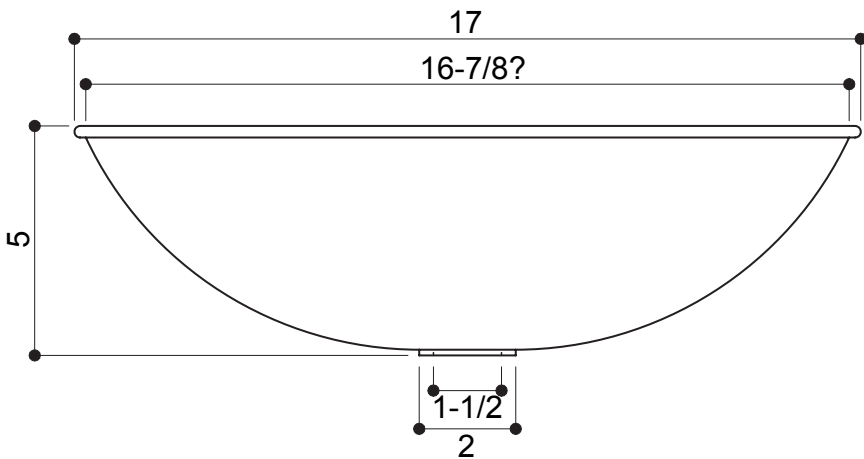

This Product Complies With:

- SGS USTC
- IAPMO IGC 194

- | | |
|--|---|
| <ul style="list-style-type: none"> • Width: 17" (43.2 cm) • Length: 13" (33 cm) • Fits Standard 1-1/4" (3.2 cm) Drain | <p>Measurements:</p> <ul style="list-style-type: none"> • Height: 5" (12.7 cm) |
|--|---|

- Recommended Accessories:
- Any D'vontz ® Lavatory Drain Without Overflow
 - Any D'vontz ® Faucet

PRODUCT DIMENSIONS

ALL DIMENSIONS ARE APPROXIMATE (+/- 1/2") AND ARE FOR REFERENCE ONLY. THE ACTUAL SINK MUST BE USED FOR CUT TEMPLATE AND/OR HOLE PLACEMENT.