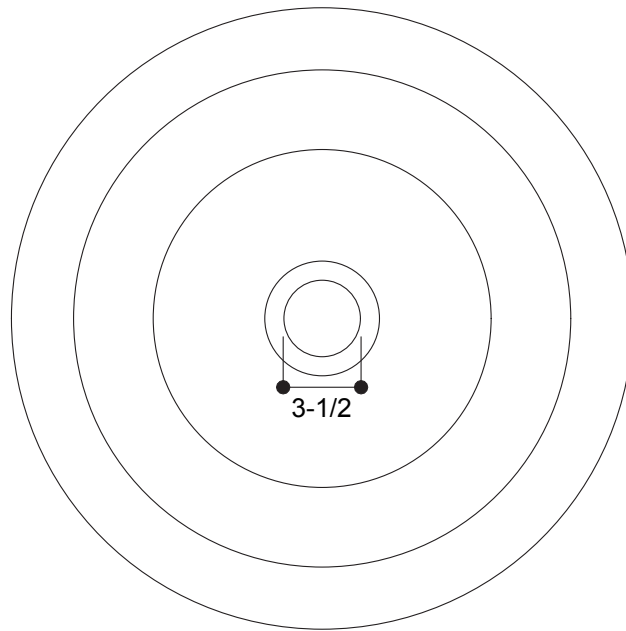

## Texas Star Round Model # BP0008L35{xx}

### Measurements:

- Diameter: 16" (40.6 cm)
- Height: 7" (17.8 cm)
- Fits 3-1/2" (8.9 cm) Drain (Prep Sink)

## PRODUCT DIMENSIONS

ALL DIMENSIONS ARE APPROXIMATE (+/- 1/2") AND ARE FOR REFERENCE ONLY.

THE ACTUAL SINK MUST BE USED FOR CUT TEMPLATE AND/OR HOLE PLACEMENT.

Please install this product according to the installation guide and all local plumbing codes.