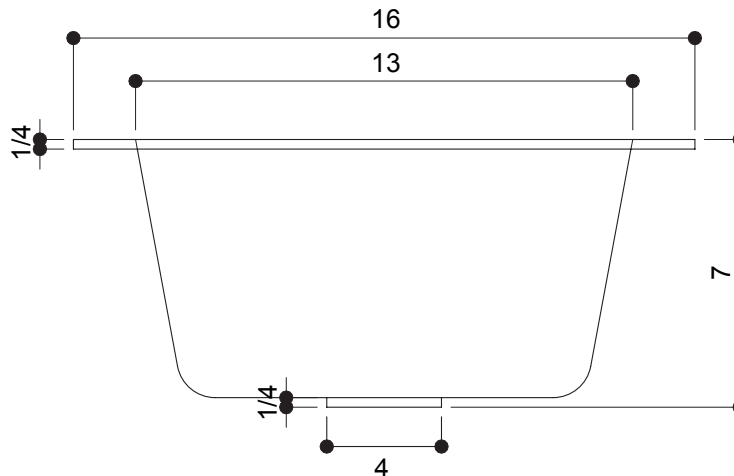

### Measurements:

- Diameter: 16" (40.6 cm)
- Height: 7" (17.8 cm)
- Fits 3-1/2" (8.9 cm) Drain (Prep Sink)

## PRODUCT DIMENSIONS

ALL DIMENSIONS ARE APPROXIMATE (+/- 1/2") AND ARE FOR REFERENCE ONLY.

THE ACTUAL SINK MUST BE USED FOR CUT TEMPLATE AND/OR HOLE PLACEMENT.

Please install this product according to the installation guide and all local plumbing codes.