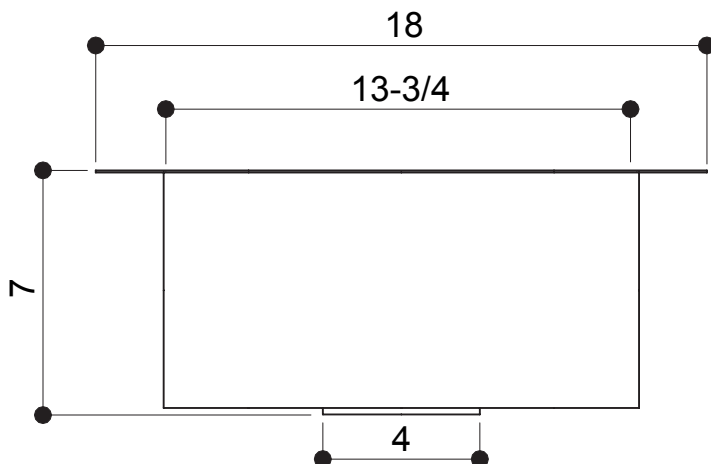

This Product Complies With:

- SGS USTC
- IAPMO IGC 194

Measurements:

- Width: 18" (45.7 cm)
- Depth: 18" (45.7 cm)
- Fits 3-1/2" (8.9 cm) Drain
- Height: 8" (20.3 cm)

Recommended Accessories:

- D'vontz ® Basket Strainer with Stopper
- Disposal Kit

PRODUCT DIMENSIONS

ALL DIMENSIONS ARE APPROXIMATE (+/- 1/2") AND ARE FOR REFERENCE ONLY.

THE ACTUAL SINK MUST BE USED FOR CUT TEMPLATE AND/OR HOLE PLACEMENT.

Please install this product according to the installation guide and all local plumbing codes.