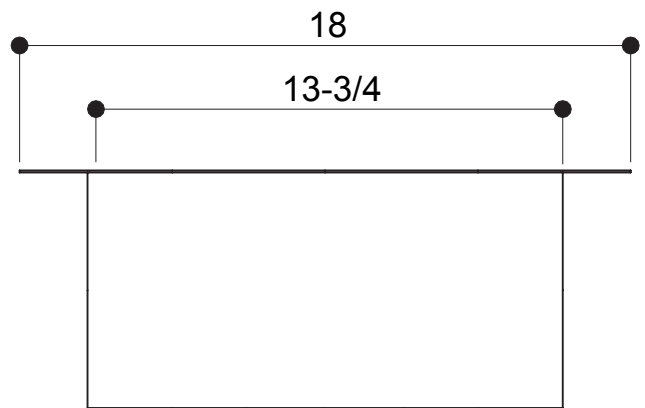

This Product Complies With:

- SGS USTC
- IAPMO IGC 194

Measurements:

- Width: 18" (45.7 cm)
- Depth: 18" (45.7 cm)
- Fits 3-1/2" (8.9 cm) Drain
- Height: 8" (20.3 cm)

Recommended Accessories:

- D'vontz ® Basket Strainer with Stopper
- Disposal Kit

PRODUCT DIMENSIONS

ALL DIMENSIONS ARE APPROXIMATE (+/- 1/2") AND ARE FOR REFERENCE ONLY.

THE ACTUAL SINK MUST BE USED FOR CUT TEMPLATE AND/OR HOLE PLACEMENT.

Please install this product according to the installation guide and all local plumbing codes.