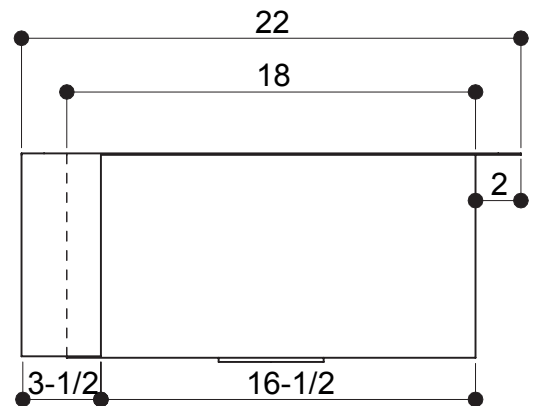

### Measurements:

- Width: 36" (91.4 cm)
- Depth: 22" (55.9 cm)
- Fits 3-1/2" (8.9 cm) Drain
- Height: 10" (25.4 cm)

## PRODUCT DIMENSIONS

ALL DIMENSIONS ARE APPROXIMATE (+/- 1/2") AND ARE FOR REFERENCE ONLY.

THE ACTUAL SINK MUST BE USED FOR CUT TEMPLATE AND/OR HOLE PLACEMENT.

Please install this product according to the installation guide and all local plumbing codes.