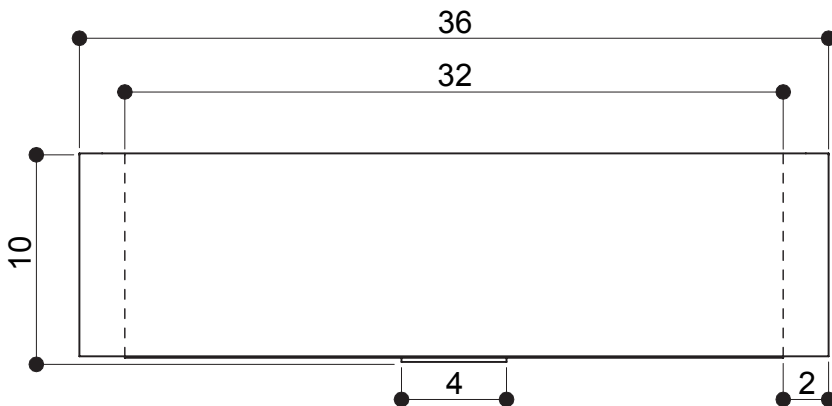

### Measurements:

- Width: 36" (91.4 cm)
- Depth: 22" (55.9 cm)
- Fits 3-1/2" (8.9 cm) Drain
- Height: 10" (25.4 cm)

## PRODUCT DIMENSIONS

ALL DIMENSIONS ARE APPROXIMATE (+/- 1/2") AND ARE FOR REFERENCE ONLY.

THE ACTUAL SINK MUST BE USED FOR CUT TEMPLATE AND/OR HOLE PLACEMENT.

Please install this product according to the installation guide and all local plumbing codes.