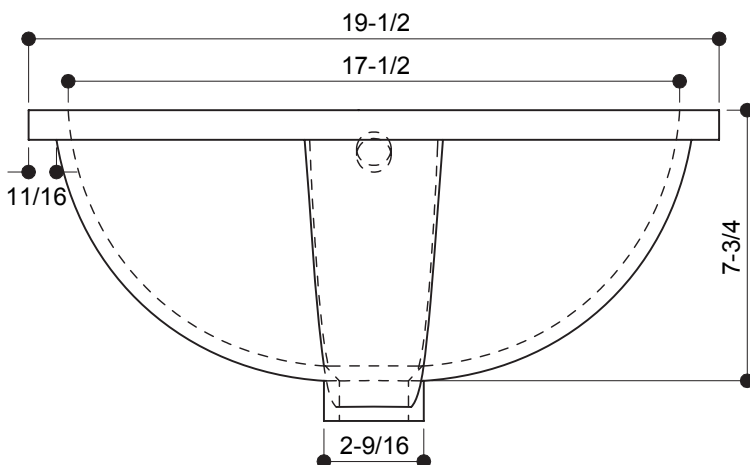

PRODUCT DIMENSIONS

Please install this product according to the installation guide and all local plumbing codes.