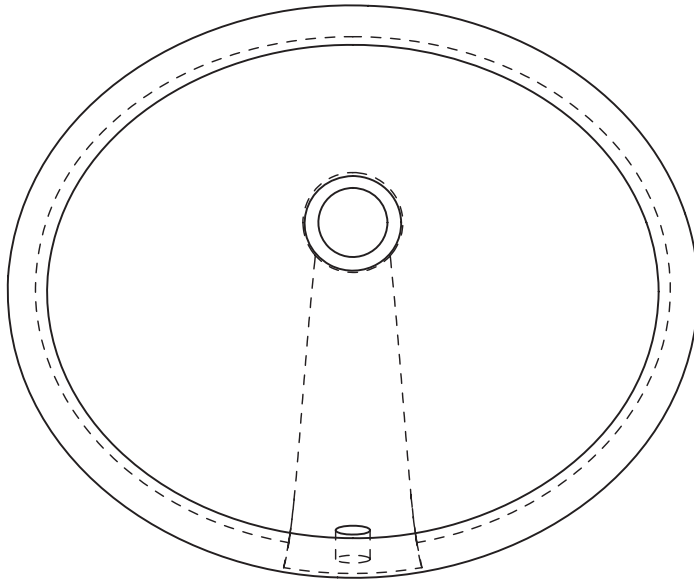

PRODUCT DIMENSIONS

Please install this product according to the installation guide and all local plumbing codes.