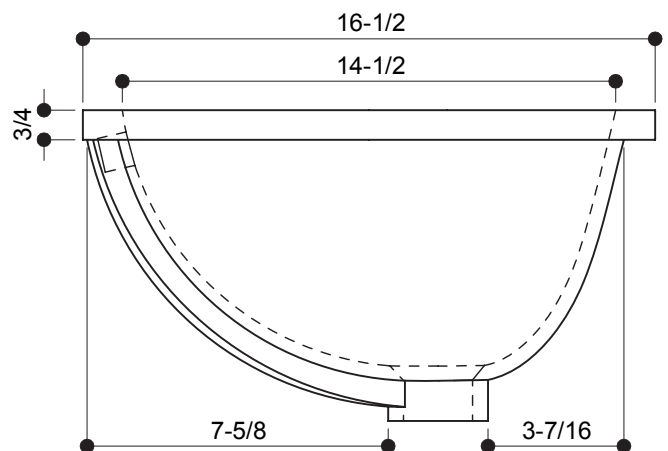

PRODUCT DIMENSIONS

Please install this product according to the installation guide and all local plumbing codes.