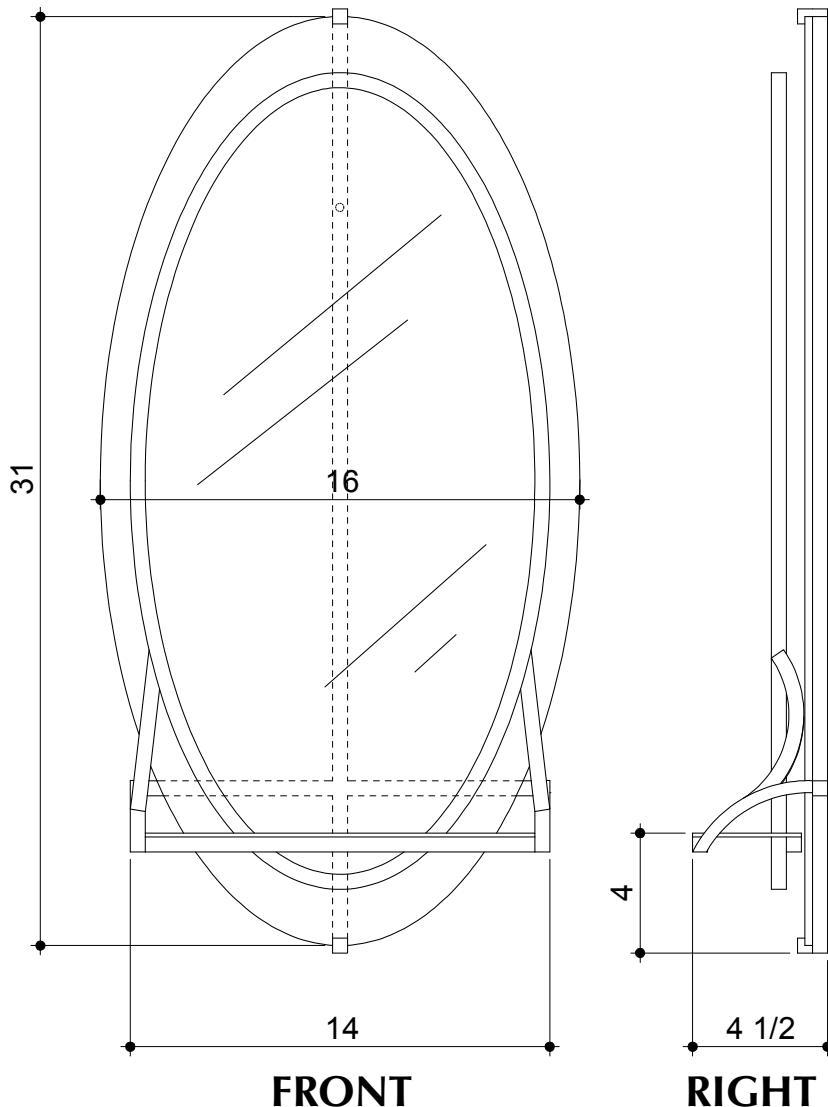

Exclusively Designed

INTERNATIONALLY RECOGNIZED™

PRODUCT SPECIFICATIONS

Applies to all model numbers:
MDI2M-(BL/PW/AB)
Victoria Mirror

Product Features:

- Hand-made wrought iron
- Permanent baked on powder coating
- Available in Black, Pewter or Antique Bronze finishes
- Hanging wire comes pre-installed

Measurements:

- Height: 31" (78.7 cm)
- Width: 16" (40.6 cm)
- Depth: 4-1/2" (11.4 cm)

Recommended Accessories:

- D'vontz® MDI2-xx Victoria Stand
- Any D'vontz® Stone Vanity Top
- Any D'vontz® Lavatory Sink
- Any D'vontz® Plumbing Fixture

ROUGH IN & PRODUCT DIMENSIONS

Please install this product according to the installation guide and all local building codes.