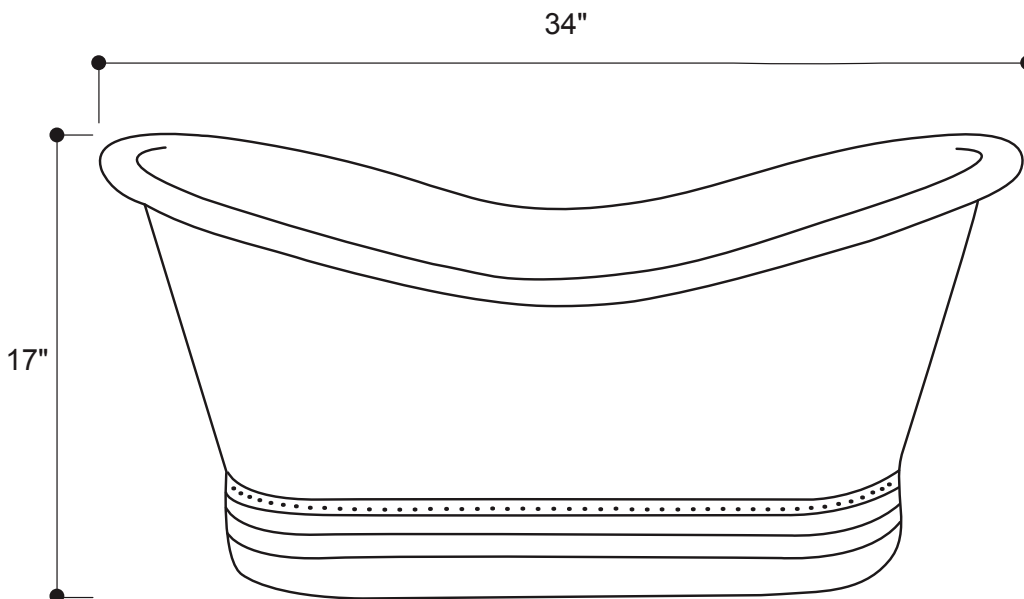

PRODUCT SPECIFICATIONS

Exclusively Designed • INTERNATIONALLY RECOGNIZED™

Isabella Mini Model # TCI3419-{xx}

Product Features:

- Hammered Natural Copper
- No Drain or Overflow
- Round Edge Only
- Dark Smoke or Shiny Copper Finish

This Product Complies With:

- SGS USTC
- IAPMO IGC 194

Measurements:

- Length: 34" (86.4 cm)
- Depth: 19" (48.3 cm)
- Height: 17" (43.2 cm)

Recommended Accessories:

- D'vontz® Copper Tile Display

PRODUCT DIMENSIONS

ALL DIMENSIONS ARE APPROXIMATE (+/- 1/2") AND ARE FOR REFERENCE ONLY.

THE ACTUAL TUB MUST BE USED FOR CUT TEMPLATE AND/OR HOLE PLACEMENT.

Please install this product according to the installation guide and all local plumbing codes.