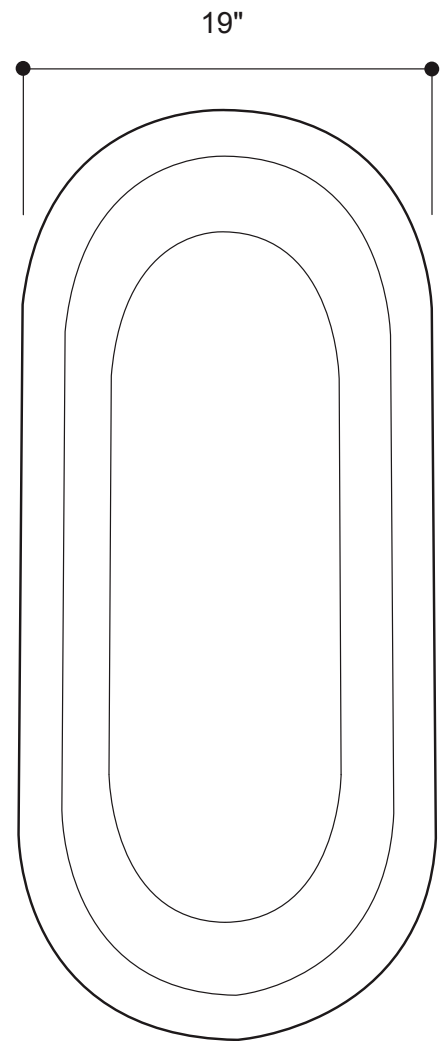

PRODUCT SPECIFICATIONS

Exclusively Designed • INTERNATIONALLY RECOGNIZED™

Isabella Mini Model # TCI3419-{xx}

Product Features:

- Hammered Natural Copper
- No Drain or Overflow
- Round Edge Only
- Dark Smoke or Shiny Copper Finish

This Product Complies With:

- SGS USTC
- IAPMO IGC 194

Measurements:

- Length: 34" (86.4 cm)
- Depth: 19" (48.3 cm)
- Height: 17" (43.2 cm)

Recommended Accessories:

- D'vontz® Copper Tile Display

PRODUCT DIMENSIONS

ALL DIMENSIONS ARE APPROXIMATE (+/- 1/2") AND ARE FOR REFERENCE ONLY.

THE ACTUAL TUB MUST BE USED FOR CUT TEMPLATE AND/OR HOLE PLACEMENT.

Please install this product according to the installation guide and all local plumbing codes.