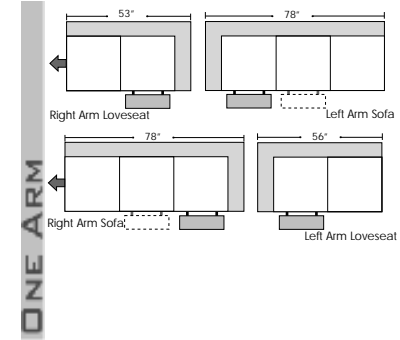

Cordova

OMNIA®
LEATHER FURNITURE

Note: All sizes are approximate.

Features

- **Standard:**
  - All Full or Top-Grain Leather
  - All hardwood frames
  - Recliner
- **Options:**
  - Motorized Recliner Unit (Additional Charges Apply)
  - Center Seat Recliner (Additional Charges Apply)
- **Sleeper Options:**
  - Deluxe Full Mattress (Additional Charges Apply)
  - Air Dream Full Mattress (Additional Charges Apply)
- **Special Orders shipped within 4-6 weeks**

March 7, 2006