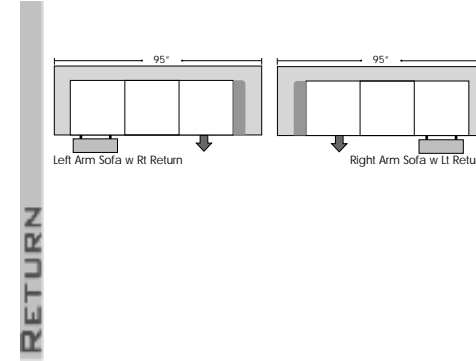

Cordova

OMNIA®
LEATHER FURNITURE

Note: All sizes are approximate.

Features

- **Standard:**
  - All Full or Top-Grain Leather
  - All hardwood frames
  - Recliner
- **Options:**
  - Motorized Recliner Unit (Additional Charges Apply)
  - Center Seat Recliner (Additional Charges Apply)
- **Sleeper Options:**
  - Deluxe Full Mattress (Additional Charges Apply)
  - Air Dream Full Mattress (Additional Charges Apply)
- **Special Orders shipped within 4-6 weeks**

March 7, 2006