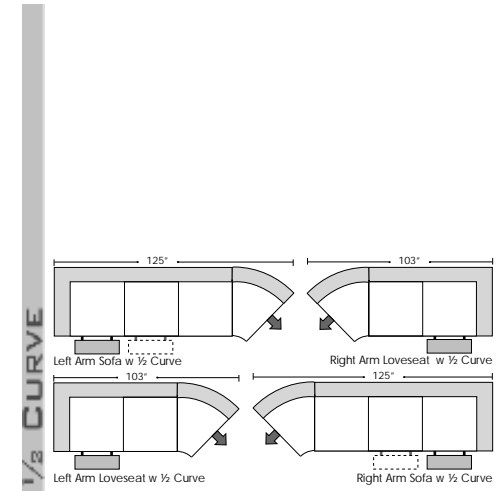

Cordova

OMNIA®
LEATHER FURNITURE

Note: All sizes are approximate.

Features

- **Standard:**
  - All Full or Top-Grain Leather
  - All hardwood frames
  - Recliner
- **Options:**
  - Motorized Recliner Unit (Additional Charges Apply)
  - Center Seat Recliner (Additional Charges Apply)
- **Sleeper Options:**
  - Deluxe Full Mattress (Additional Charges Apply)
  - Air Dream Full Mattress (Additional Charges Apply)
- **Special Orders shipped within 4-6 weeks**

March 7, 2006