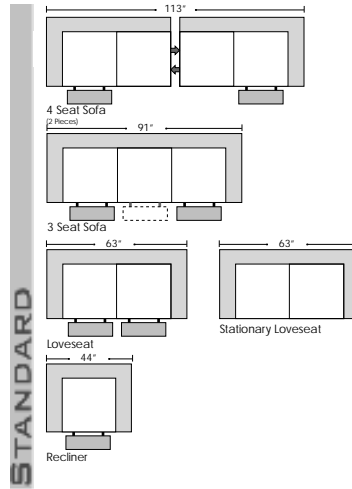

Cordova

OMNIA[®]
LEATHER FURNITURE

Note: All sizes are approximate.

Features

- * **Standard:**
 - All Full or Top-Grain Leather
 - All hardwood frames
 - Recliner
- * **Options:**
 - Motorized Recliner Unit (Additional Charges Apply)
 - Center Seat Recliner (Additional Charges Apply)
- * **Sleeper Options:**
 - Deluxe Full Mattress (Additional Charges Apply)
 - Air Dream Full Mattress (Additional Charges Apply)
- * **Special Orders shipped within 4-6 weeks**

March 7, 2006

SUGGESTED CONFIGURATIONS