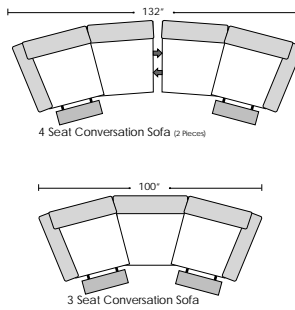

Cordova

OMNIA[®]
LEATHER FURNITURE

Note: All sizes are approximate.

Features

- * **Standard:**
 - All Full or Top-Grain Leather
 - All hardwood frames
 - Recliner
- * **Options:**
 - Motorized Recliner Unit (Additional Charges Apply)
 - Center Seat Recliner (Additional Charges Apply)
- * **Sleeper Options:**
 - Deluxe Full Mattress (Additional Charges Apply)
 - Air Dream Full Mattress (Additional Charges Apply)
- * **Special Orders shipped within 4-6 weeks**

March 7, 2006

SUGGESTED CONFIGURATIONS