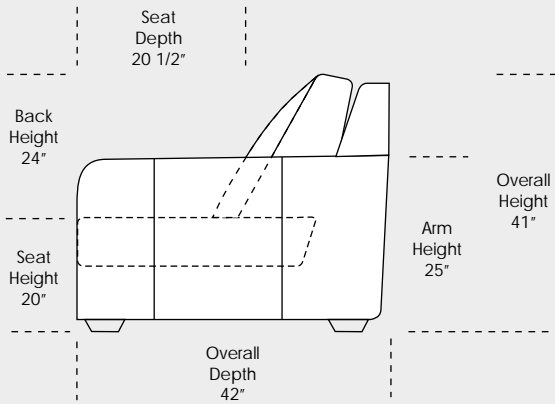

Cordova

OMNIA®
LEATHER FURNITURE

Note: All sizes are approximate.

Features

- **Standard:**
  - All Full or Top-Grain Leather
  - All hardwood frames
  - Recliner
- **Options:**
  - Motorized Recliner Unit (Additional Charges Apply)
  - Center Seat Recliner (Additional Charges Apply)
- **Sleeper Options:**
  - Deluxe Full Mattress (Additional Charges Apply)
  - Air Dream Full Mattress (Additional Charges Apply)
- **Special Orders shipped within 4-6 weeks**

March 7, 2006