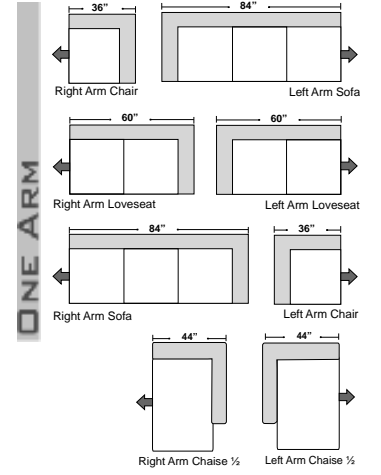

Features

- * **Standard:**
 - All Full or Top-Grain Leather
 - All hardwood frames
- * **Options:**
 - Down Seats (Additional Charges Apply)
 - No. 33 Firm Seating
- * **Sleeper Options:**
 - Deluxe Queen Mattress (Additional Charges Apply)
 - Air Dream Queen Mattress (Additional Charges Apply)
- * **Special Orders shipped within 4-6 weeks**

SUGGESTED CONFIGURATIONS