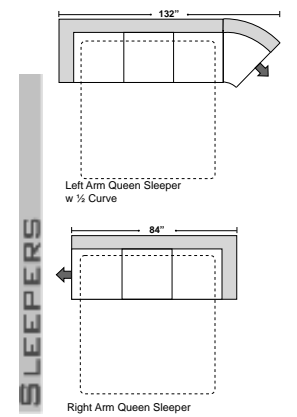

Features

- * **Standard:**
 - All Full or Top-Grain Leather
 - All hardwood frames
- * **Options:**
 - Down Seats (Additional Charges Apply)
 - No. 33 Firm Seating
- * **Sleeper Options:**
 - Deluxe Queen Mattress (Additional Charges Apply)
 - Air Dream Queen Mattress (Additional Charges Apply)
- * **Special Orders shipped within 4-6 weeks**