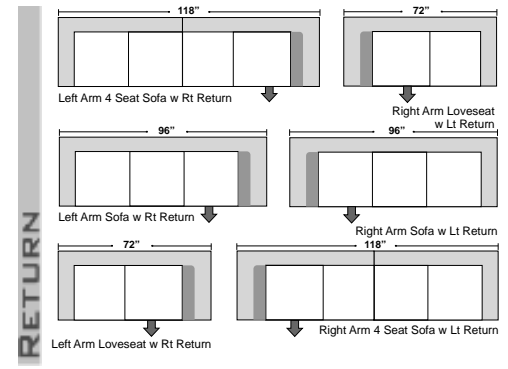

Features

- * **Standard:**
 - All Full or Top-Grain Leather
 - All hardwood frames
- * **Options:**
 - Down Seats (Additional Charges Apply)
 - No. 33 Firm Seating
- * **Sleeper Options:**
 - Deluxe Queen Mattress (Additional Charges Apply)
 - Air Dream Queen Mattress (Additional Charges Apply)
- * **Special Orders shipped within 4-6 weeks**

SUGGESTED CONFIGURATIONS