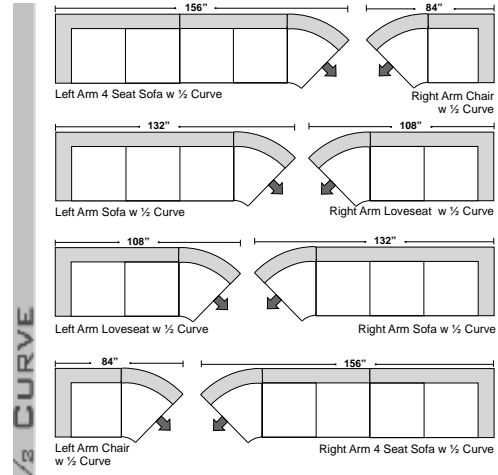

Features

- * **Standard:**
 - All Full or Top-Grain Leather
 - All hardwood frames
- * **Options:**
 - Down Seats (Additional Charges Apply)
 - No. 33 Firm Seating
- * **Sleeper Options:**
 - Deluxe Queen Mattress (Additional Charges Apply)
 - Air Dream Queen Mattress (Additional Charges Apply)
- * **Special Orders shipped within 4-6 weeks**