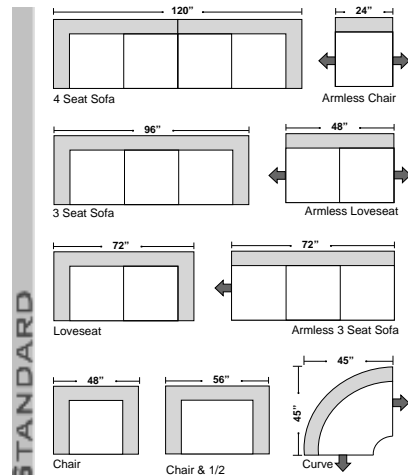

Features

- * **Standard:**
 - All Full or Top-Grain Leather
 - All hardwood frames
- * **Options:**
 - Down Seats (Additional Charges Apply)
 - No. 33 Firm Seating
- * **Sleeper Options:**
 - Deluxe Queen Mattress (Additional Charges Apply)
 - Air Dream Queen Mattress (Additional Charges Apply)
- * **Special Orders shipped within 4-6 weeks**

SUGGESTED CONFIGURATIONS