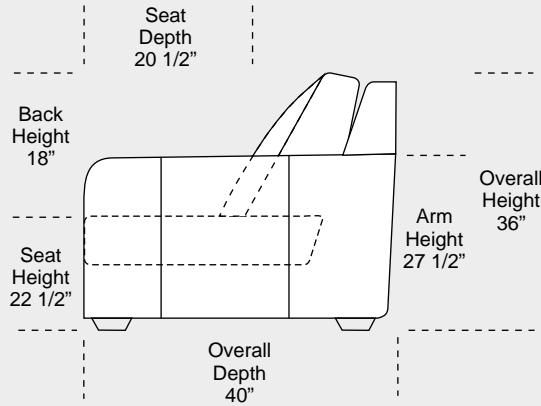

Features

- * **Standard:**
 - All Full or Top-Grain Leather
 - All hardwood frames
- * **Options:**
 - Down Seats (Additional Charges Apply)
 - No. 33 Firm Seating
- * **Sleeper Options:**
 - Deluxe Queen Mattress (Additional Charges Apply)
 - Air Dream Queen Mattress (Additional Charges Apply)
- * **Special Orders shipped within 4-6 weeks**