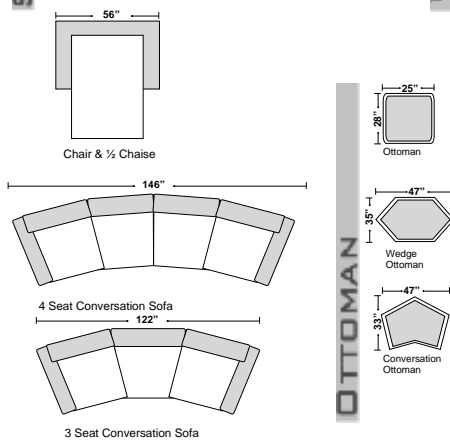

Features

- * **Standard:**
 - All Full or Top-Grain Leather
 - All hardwood frames
- * **Options:**
 - Down Seats (Additional Charges Apply)
 - No. 33 Firm Seating
- * **Sleeper Options:**
 - Deluxe Queen Mattress (Additional Charges Apply)
 - Air Dream Queen Mattress (Additional Charges Apply)
- * **Special Orders shipped within 4-6 weeks**

SUGGESTED CONFIGURATIONS