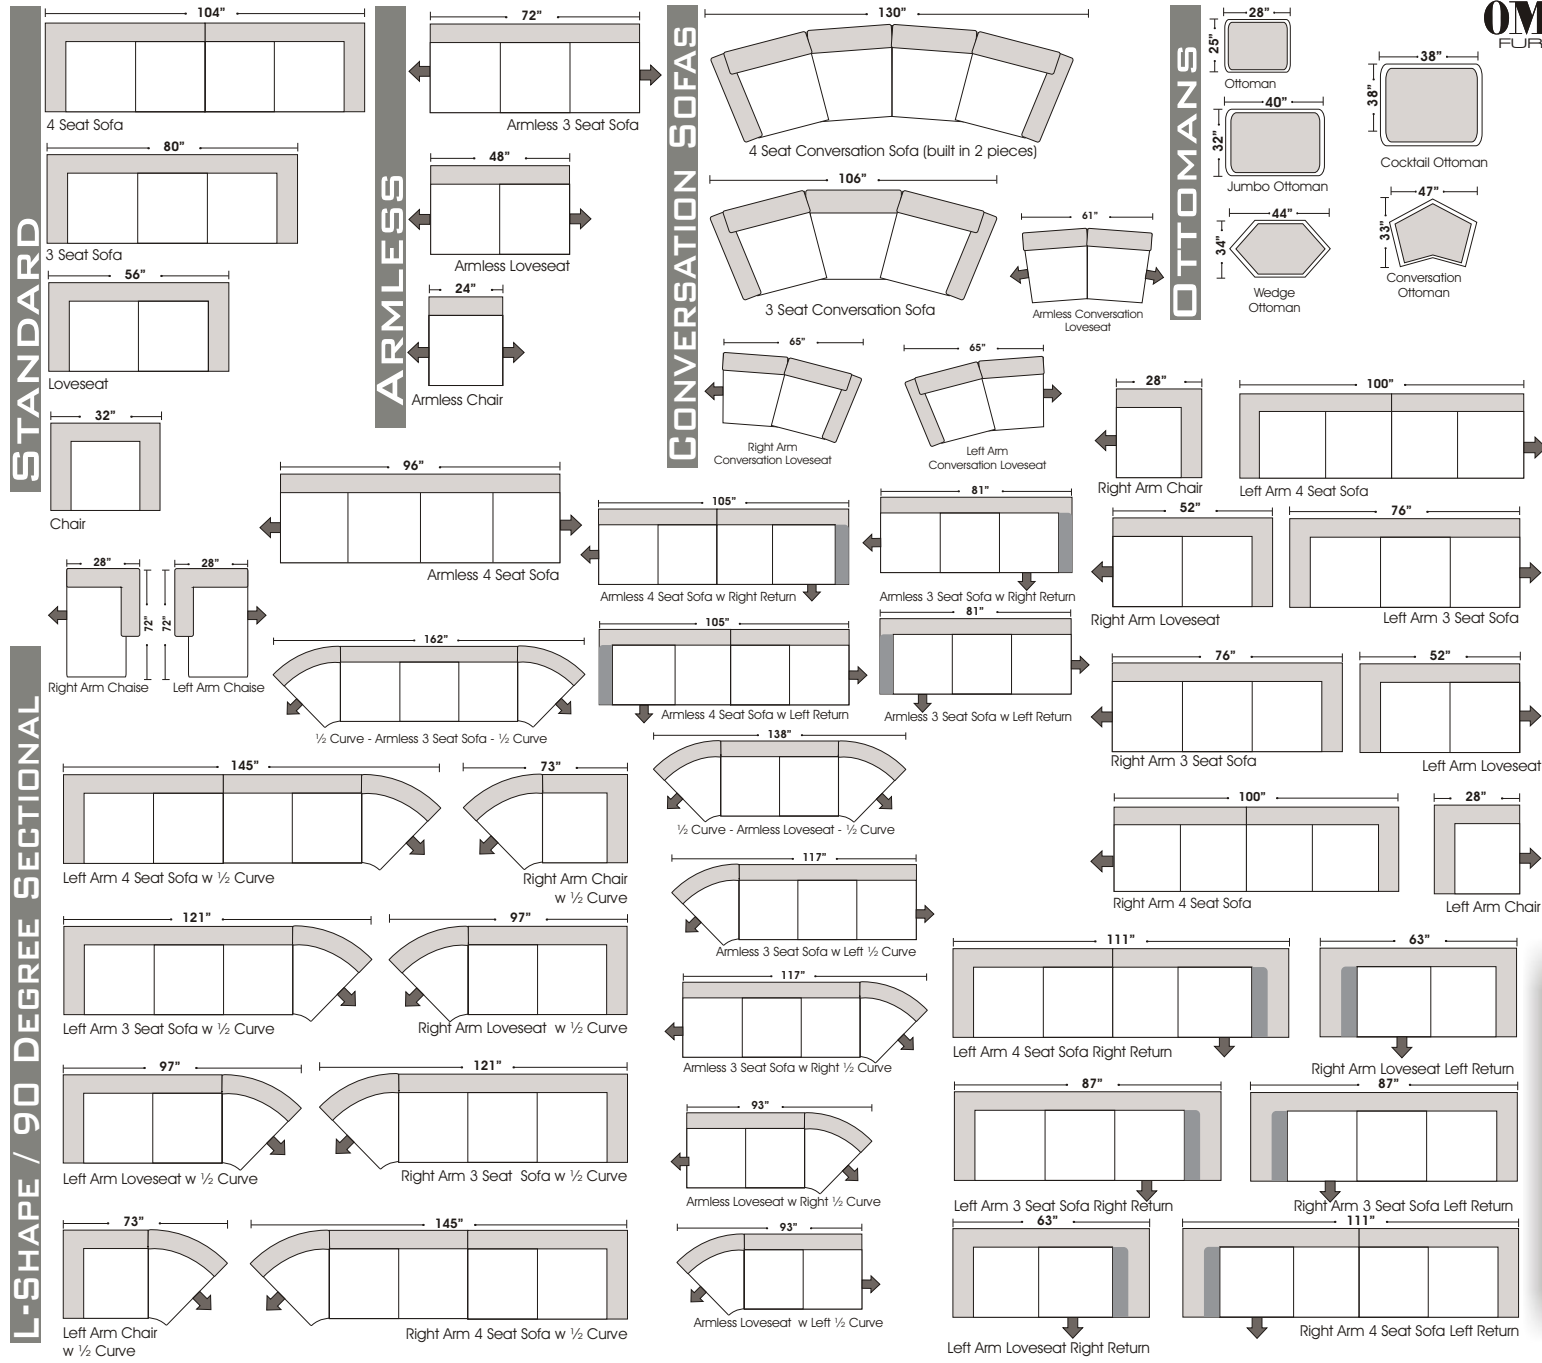

### Features

**Standard:**

- All Full or Top-Grain Leather
- All hardwood frames

**Options:**

- Down Seats & Down Backs (Additional Charges Apply)
- No. 33 Firm Seating

**Sleeper Options:**

- Queen Sleeper Option Available w/ Standard Mattress (Additional Charges Apply)
- Twin Sleeper Option Available w/ Standard Mattress (Additional Charges Apply)
- Deluxe Innerspring Mattress: Queen / Full / Twin (Additional Charges Apply)
- Air Dream Coil Mattress: Queen or Full Size Only (Additional Charges Apply)
- Hideaway Air Mattress: Queen Size Only (Additional Charges Apply)

Note: All sizes are approximate.

by  
**OMNIA**  
FURNITURE

## Suggested Configurations

Left Arm Queen Sleeper

Right Arm Queen Sleeper

Left Arm Queen Sleeper  
w 1/2 Curve

Right Arm Queen Sleeper  
w 1/2 Curve

Right Arm Loveseat w 1/2 Curve  
+  
Left Arm Sofa w 1/2 Curve

Right Arm Loveseat  
+  
Left Arm Loveseat w Rt Return

Right Arm Loveseat  
w Lt Return  
+  
Left Arm Sofa

Right Arm Loveseat  
+  
Left Arm 3 Seat Sofa w Rt Return

Left Arm Sofa w 1/2 Curve  
+  
1/2 Curve - Armless Loveseat - 1/2 Curve  
+  
Armless Loveseat w Left 1/2 Curve  
+  
Right Arm Chaise