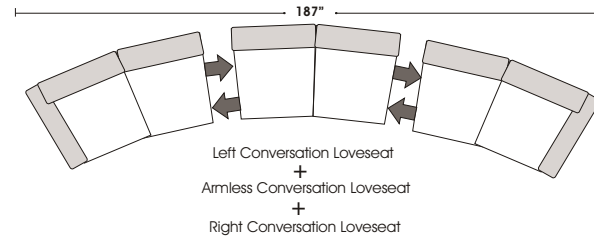

### Features

**Standard:**

- All Full or Top-Grain Leather
- All hardwood frames

**Options:**

- Down Seats & Down Backs (Additional Charges Apply)
- No. 33 Firm Seating

**Sleeper Options:**

- Queen Sleeper Option Available w/ Standard Mattress (Additional Charges Apply)
- Twin Sleeper Option Available w/ Standard Mattress (Additional Charges Apply)
- Deluxe Innerspring Mattress: Queen / Full / Twin (Additional Charges Apply)
- Air Dream Coil Mattress: Queen or Full Size Only (Additional Charges Apply)
- Hideaway Air Mattress: Queen Size Only (Additional Charges Apply)

Note: All sizes are approximate.

by  
**OMNIA**  
FURNITURE

## Suggested Configurations

Left Arm Queen Sleeper

Right Arm Queen Sleeper

Left Arm Queen Sleeper  
w 1/2 Curve

Right Arm Queen Sleeper  
w 1/2 Curve

Right Arm Loveseat w 1/2 Curve  
+  
Left Arm Sofa w 1/2 Curve

Right Arm Loveseat  
+  
Left Arm Loveseat w Rt Return

Right Arm Loveseat  
w Lt Return  
+  
Left Arm Sofa

Right Arm Loveseat  
+  
Left Arm 3 Seat Sofa w Rt Return

Left Arm Sofa w 1/2 Curve  
+  
1/2 Curve - Armless Loveseat - 1/2 Curve  
+  
Armless Loveseat w Left 1/2 Curve  
+  
Right Arm Chaise