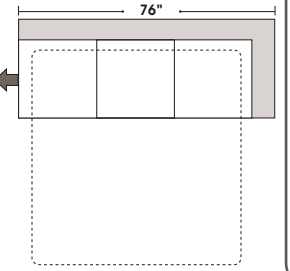

Left Arm Queen Sleeper

Right Arm Queen Sleeper