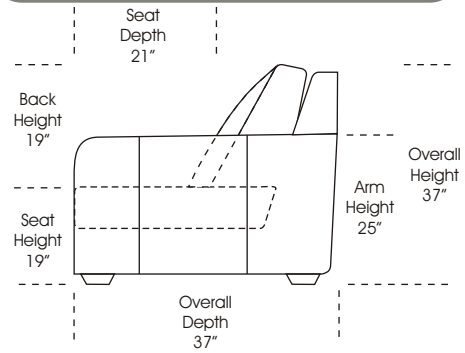

### Features

**Standard:**

- All Full or Top-Grain Leather
- All hardwood frames

**Options:**

- Down Seats & Down Backs (Additional Charges Apply)
- No. 33 Firm Seating

**Sleeper Options:**

- Queen Sleeper Option Available w/ Standard Mattress (Additional Charges Apply)
- Twin Sleeper Option Available w/ Standard Mattress (Additional Charges Apply)
- Deluxe Innerspring Mattress: Queen / Full / Twin (Additional Charges Apply)
- Air Dream Coil Mattress: Queen or Full Size Only (Additional Charges Apply)
- Hideaway Air Mattress: Queen Size Only (Additional Charges Apply)

Note: All sizes are approximate.

by  
**OMNIA**  
FURNITURE

## Suggested Configurations

Left Arm Queen Sleeper

Right Arm Queen Sleeper

Left Arm Queen Sleeper  
w 1/2 Curve

Right Arm Queen Sleeper  
w 1/2 Curve

Right Arm Loveseat w 1/2 Curve  
+  
Left Arm Sofa w 1/2 Curve