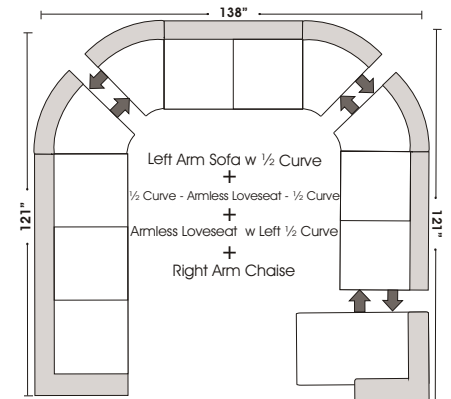

## Suggested Configurations

Left Arm Queen Sleeper

Right Arm Queen Sleeper

Left Arm Queen Sleeper  
w 1/2 Curve

Right Arm Queen Sleeper  
w 1/2 Curve

Right Arm Loveseat w 1/2 Curve  
+  
Left Arm Sofa w 1/2 Curve

Right Arm Loveseat  
+  
Left Arm Loveseat w Rt Return

Right Arm Loveseat  
w Lt Return  
+  
Left Arm Sofa

Right Arm Loveseat  
+  
Left Arm 3 Seat Sofa w Rt Return

Left Arm Sofa w 1/2 Curve  
+  
1/2 Curve - Armless Loveseat - 1/2 Curve  
+  
Armless Loveseat w Left 1/2 Curve  
+  
Right Arm Chaise