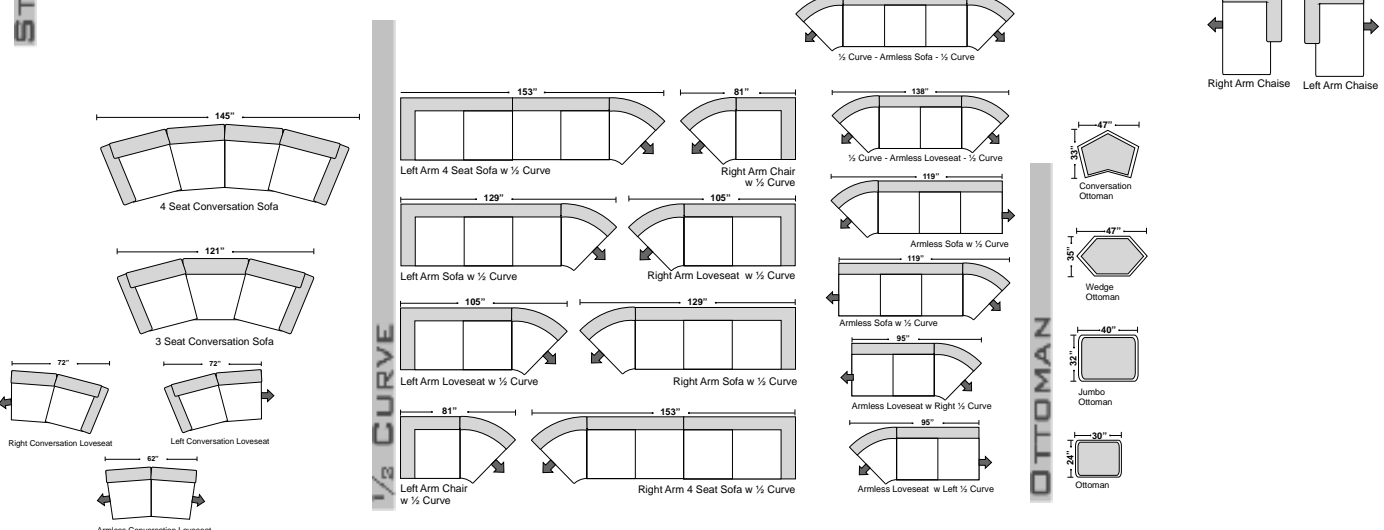

Note: All sizes are approximate.

Features

- * **Standard:**
 - All Full or Top-Grain Leather
 - All hardwood frames
- * **Options:**
 - No. 33 Firm Seating
- * **Sleeper Options:**
 - Deluxe Queen Mattress (Additional Charges Apply)
 - Air Dream Queen Mattress (Additional Charges Apply)
- * **Special Orders shipped within 4-6 weeks**

SUGGESTED CONFIGURATIONS