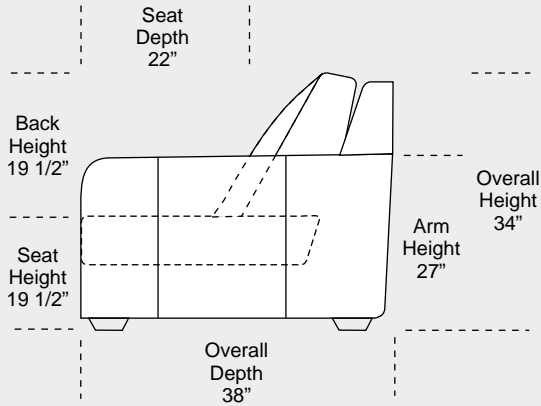

Note: All sizes are approximate.

Features

- * **Standard:**
 - All Full or Top-Grain Leather
 - All hardwood frames
- * **Options:**
 - No. 33 Firm Seating
- * **Sleeper Options:**
 - Deluxe Queen Mattress (Additional Charges Apply)
 - Air Dream Queen Mattress (Additional Charges Apply)
- * **Special Orders shipped within 4-6 weeks**