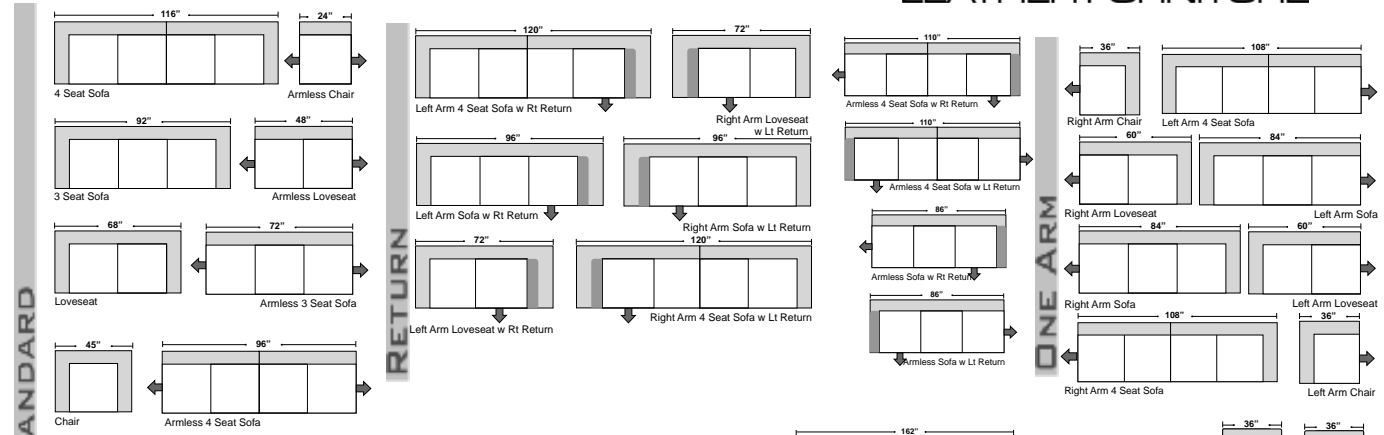

Note: All sizes are approximate.

Features

- * **Standard:**
 - All Full or Top-Grain Leather
 - All hardwood frames
- * **Options:**
 - No. 33 Firm Seating
- * **Sleeper Options:**
 - Deluxe Queen Mattress (Additional Charges Apply)
 - Air Dream Queen Mattress (Additional Charges Apply)
- * **Special Orders shipped within 4-6 weeks**

SUGGESTED CONFIGURATIONS