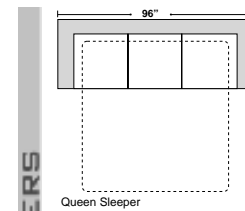

- Deluxe Queen Mattress (Additional Charges Apply)
- Air Dream Queen Mattress (Additional Charges Apply)

* Special Orders shipped within 4-6 weeks

STANDARD

OTTOMAN

SLEEPERS