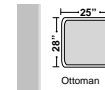

- Deluxe Queen Mattress (Additional Charges Apply)
- Air Dream Queen Mattress (Additional Charges Apply)

* Special Orders shipped within 4-6 weeks

STANDARD

OTTOMAN

SLEEPERS