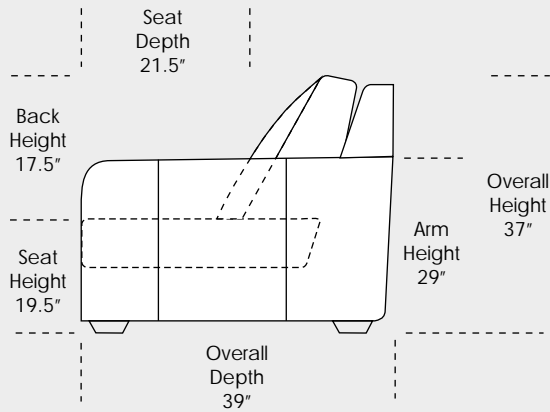

Features

*** Standard:**

- All Full or Top-Grain Leather
- All hardwood frames
- Small Nailheads Touching

*** Options:**

- Down Seats (Additional Charges Apply)
- No. 33 Firm Seating

*** Sleeper Options:**

- Deluxe Queen Mattress (Additional Charges Apply)
- Air Dream Queen Mattress (Additional Charges Apply)

* Special Orders shipped within 4-6 weeks

STANDARD

OTTOMAN

SLEEPERS