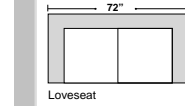

Features

*** Standard:**

- All Full or Top-Grain Leather
- All hardwood frames
- Small Nailheads Touching

*** Options:**

- Down Seats (Additional Charges Apply)
- No. 33 Firm Seating

*** Sleeper Options:**

- Deluxe Queen Mattress (Additional Charges Apply)
- Air Dream Queen Mattress (Additional Charges Apply)

* Special Orders shipped within 4-6 weeks

STANDARD

OTTOMAN

SLEEPERS