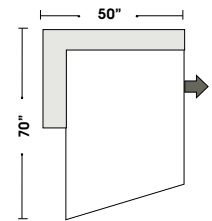

Right Arm Angle Chaise & 1/2

Right Arm 2 Seat Sofa

Left Arm 2 Seat Sofa

Right Arm 3 Seat Super Sofa

Left Arm Chair & 1/2

Left Arm Angle Chaise & 1/2

**Special orders shipped within 4-6 weeks**

Actual Hard Frame Height - 26"

Note: All sizes are approximate.