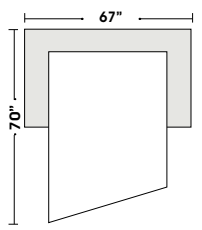

Chair

Armless 2 Seat Sofa

Chair & 1/2f

Armless Chair & 1/2

Curve & 1/2

2 Arm Right Angle Chaise & 1/2

2 Arm Left Angle Chaise & 1/2

OTTOMANS

**Special orders shipped within 4-6 weeks**

Actual Hard Frame Height - 26"

Note: All sizes are approximate.