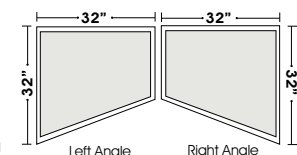

Left Angle Ottoman

Right Angle Ottoman

ONE ARM