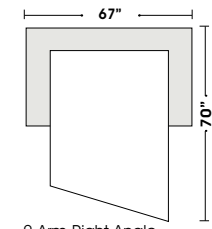

Chair

Armless 2 Seat Sofa

Chair & 1/2f

Armless Chair & 1/2

Curve & 1/2

2 Arm Right Angle Chaise & 1/2

2 Arm Left Angle Chaise & 1/2

OTTOMANS

**Special orders shipped within 4-6 weeks**

Actual Hard Frame Height - 26"

Note: All sizes are approximate.