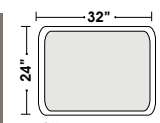

Chair

Armless 2 Seat Sofa

Chair & 1/2f

Armless Chair & 1/2

Curve & 1/2

2 Arm Right Angle Chaise & 1/2

2 Arm Left Angle Chaise & 1/2

OTTOMANS

**Special orders shipped within 4-6 weeks**

Actual Hard Frame Height - 26"

Note: All sizes are approximate.