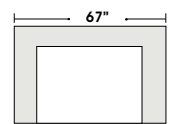

Chair & 1/2f