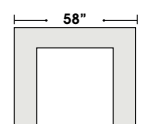

Chair

Armless 2 Seat Sofa

Chair & 1/2f

Armless Chair & 1/2

Curve & 1/2

2 Arm Right Angle Chaise & 1/2

2 Arm Left Angle Chaise & 1/2

OTTOMANS

**Special orders shipped within 4-6 weeks**

Actual Hard Frame Height - 26"

Note: All sizes are approximate.