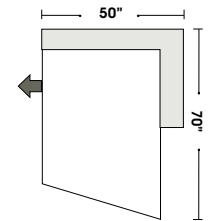

Ottoman

Cocktail Ottoman

Jumbo Ottoman

Left Angle Ottoman

Right Angle Ottoman

ONE ARM

Right Arm Chair & 1/2

Left Arm 3 Seat Super Sofa

Right Arm Angle Chaise & 1/2

Right Arm 2 Seat Sofa

Left Arm 2 Seat Sofa

Right Arm 3 Seat Super Sofa

Left Arm Chair & 1/2

Left Arm Angle Chaise & 1/2

**Special orders shipped within 4-6 weeks**

Actual Hard Frame Height - 26"

Note: All sizes are approximate.