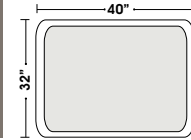

Jumbo Ottoman