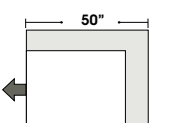

Ottoman

Cocktail Ottoman

Jumbo Ottoman

Left Angle Ottoman

Right Angle Ottoman

ONE ARM

Right Arm Chair & 1/2

Left Arm 3 Seat Super Sofa

**Special orders shipped within 4-6 weeks**

Actual Hard Frame Height - 26"

Note: All sizes are approximate.