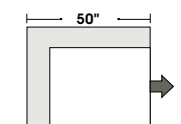

Right Arm Angle Chaise & 1/2

Right Arm 2 Seat Sofa

Left Arm 2 Seat Sofa

Right Arm 3 Seat Super Sofa

Left Arm Chair & 1/2

Left Arm Angle Chaise & 1/2

**Special orders shipped within 4-6 weeks**

Actual Hard Frame Height - 26"

Note: All sizes are approximate.