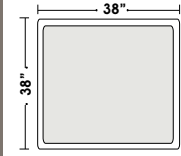

Cocktail Ottoman