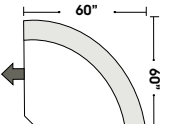

Chair

Armless 2 Seat Sofa

Chair & 1/2f

Armless Chair & 1/2

Curve & 1/2

2 Arm Right Angle Chaise & 1/2

2 Arm Left Angle Chaise & 1/2

OTTOMANS

**Special orders shipped within 4-6 weeks**

Actual Hard Frame Height - 26"

Note: All sizes are approximate.