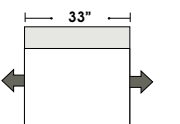

Armless Chair & 1/2