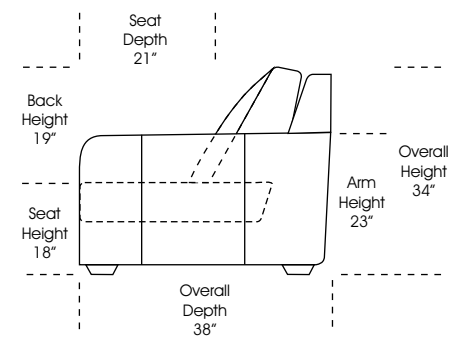

**Special orders shipped within 4-6 weeks**

Actual Hard Frame Height - 26"

Note: All sizes are approximate.