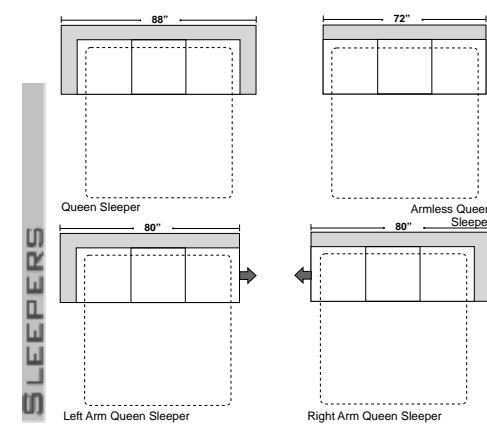

Pantera

OMNIA
LEATHER FURNITURE

Note: All sizes are approximate.

Features

- **Standard:**
  - All Full or Top-Grain Leather
  - All hardwood frames
- **Options:**
  - Down Seats (Additional Charges Apply)
  - Down Backs (Additional Charges Apply)
  - No. 33 Firm Seating
- **Sleeper Options:**
  - Deluxe Queen Mattress (Additional Charges Apply)
  - Air Dream Queen Mattress (Additional Charges Apply)
- **Special Orders shipped within 4-6 weeks**

9-18-06