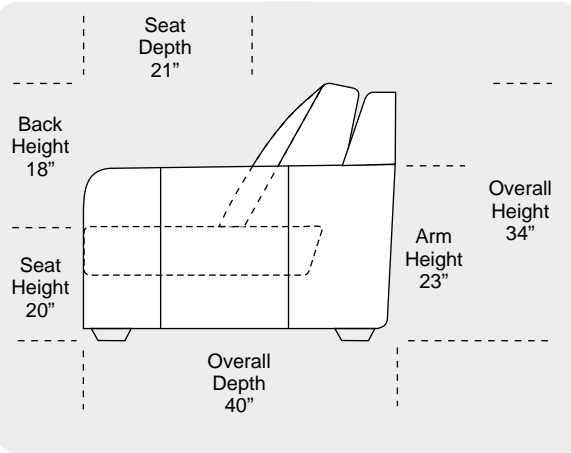

Pantera

OMNIA
LEATHER FURNITURE

Note: All sizes are approximate.

Features

- **Standard:**
  - All Full or Top-Grain Leather
  - All hardwood frames
- **Options:**
  - Down Seats (Additional Charges Apply)
  - Down Backs (Additional Charges Apply)
  - No. 33 Firm Seating
- **Sleeper Options:**
  - Deluxe Queen Mattress (Additional Charges Apply)
  - Air Dream Queen Mattress (Additional Charges Apply)
- **Special Orders shipped within 4-6 weeks**

9-18-06