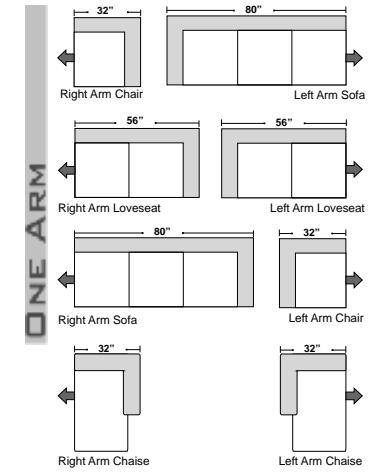

Pantera

OMNIA
LEATHER FURNITURE

Note: All sizes are approximate.

Features

- * **Standard:**
 - All Full or Top-Grain Leather
 - All hardwood frames
- * **Options:**
 - Down Seats (Additional Charges Apply)
 - Down Backs (Additional Charges Apply)
 - No. 33 Firm Seating
- * **Sleeper Options:**
 - Deluxe Queen Mattress (Additional Charges Apply)
 - Air Dream Queen Mattress (Additional Charges Apply)
- * **Special Orders shipped within 4-6 weeks**

9-18-06

SUGGESTED CONFIGURATIONS