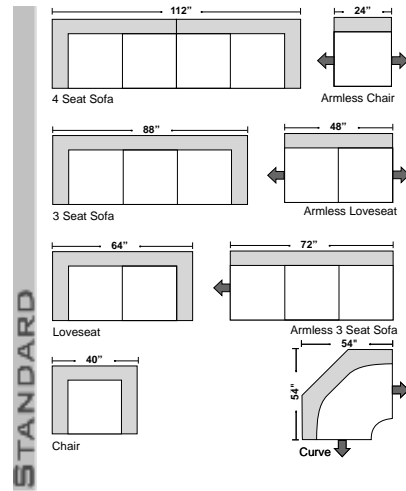

Pantera

OMNIA
LEATHER FURNITURE

Note: All sizes are approximate.

Features

- * **Standard:**
 - All Full or Top-Grain Leather
 - All hardwood frames
- * **Options:**
 - Down Seats (Additional Charges Apply)
 - Down Backs (Additional Charges Apply)
 - No. 33 Firm Seating
- * **Sleeper Options:**
 - Deluxe Queen Mattress (Additional Charges Apply)
 - Air Dream Queen Mattress (Additional Charges Apply)
- * **Special Orders shipped within 4-6 weeks**

9-18-06

SUGGESTED CONFIGURATIONS