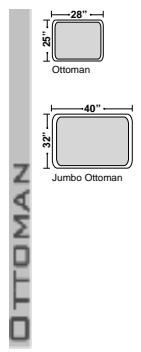

Pantera

OMNIA
LEATHER FURNITURE

Note: All sizes are approximate.

Features

- **Standard:**
  - All Full or Top-Grain Leather
  - All hardwood frames
- **Options:**
  - Down Seats (Additional Charges Apply)
  - Down Backs (Additional Charges Apply)
  - No. 33 Firm Seating
- **Sleeper Options:**
  - Deluxe Queen Mattress (Additional Charges Apply)
  - Air Dream Queen Mattress (Additional Charges Apply)
- **Special Orders shipped within 4-6 weeks**

9-18-06