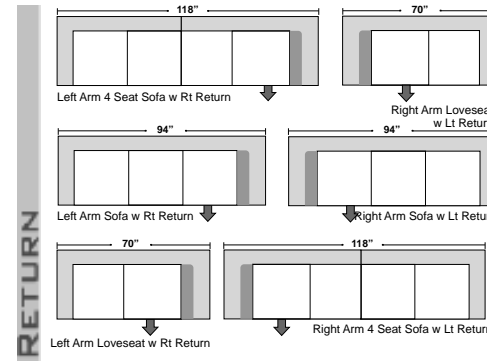

Pantera

OMNIA
LEATHER FURNITURE

Note: All sizes are approximate.

Features

- **Standard:**
  - All Full or Top-Grain Leather
  - All hardwood frames
- **Options:**
  - Down Seats (Additional Charges Apply)
  - Down Backs (Additional Charges Apply)
  - No. 33 Firm Seating
- **Sleeper Options:**
  - Deluxe Queen Mattress (Additional Charges Apply)
  - Air Dream Queen Mattress (Additional Charges Apply)
- **Special Orders shipped within 4-6 weeks**

9-18-06