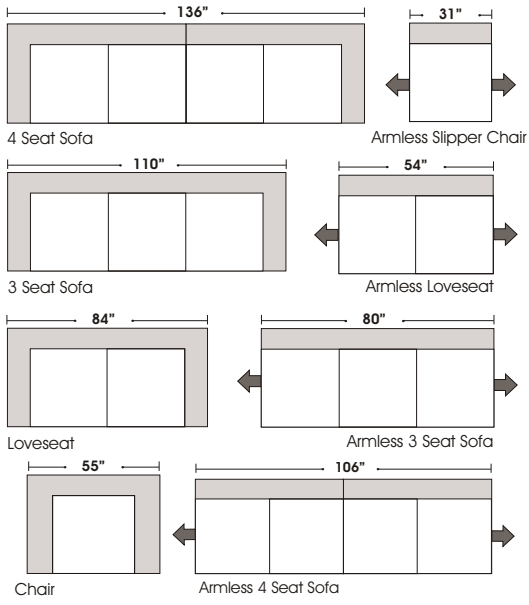

by
OMNIA
FURNITURE

6.18.07

STANDARD

RETURN