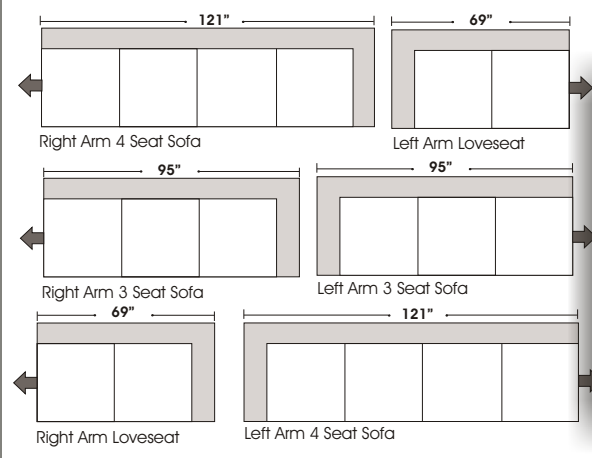

### Features

**Standard:**

- All Full or Top-Grain Leather
- All hardwood frames

**Options:**

- Down Seats (Additional Charges Apply)
- Down Backs (Additional Charges Apply)
- No. 33 Firm Seating

**Special orders shipped within 4-6 weeks**

STANDARD

ONE ARM

Note: All sizes are approximate.