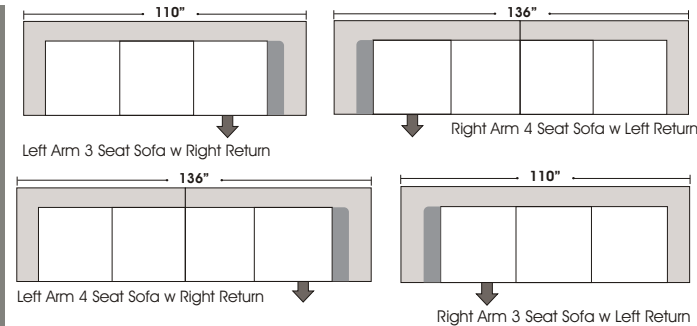

Barcelona

"...finding solutions for families,
especially busy moms."™

www.omnialeather.com www.kathyireland.com

by
OMNIA
FURNITURE

6.18.07

STANDARD

RETURN

OTTOMANS

Features

Standard:

- All Full or Top-Grain Leather
- All hardwood frames

Options:

- Down Seats (Additional Charges Apply)
- Down Backs (Additional Charges Apply)
- No. 33 Firm Seating

Special orders shipped within 4-6 weeks

STANDARD

ONE ARM

Note: All sizes are approximate.