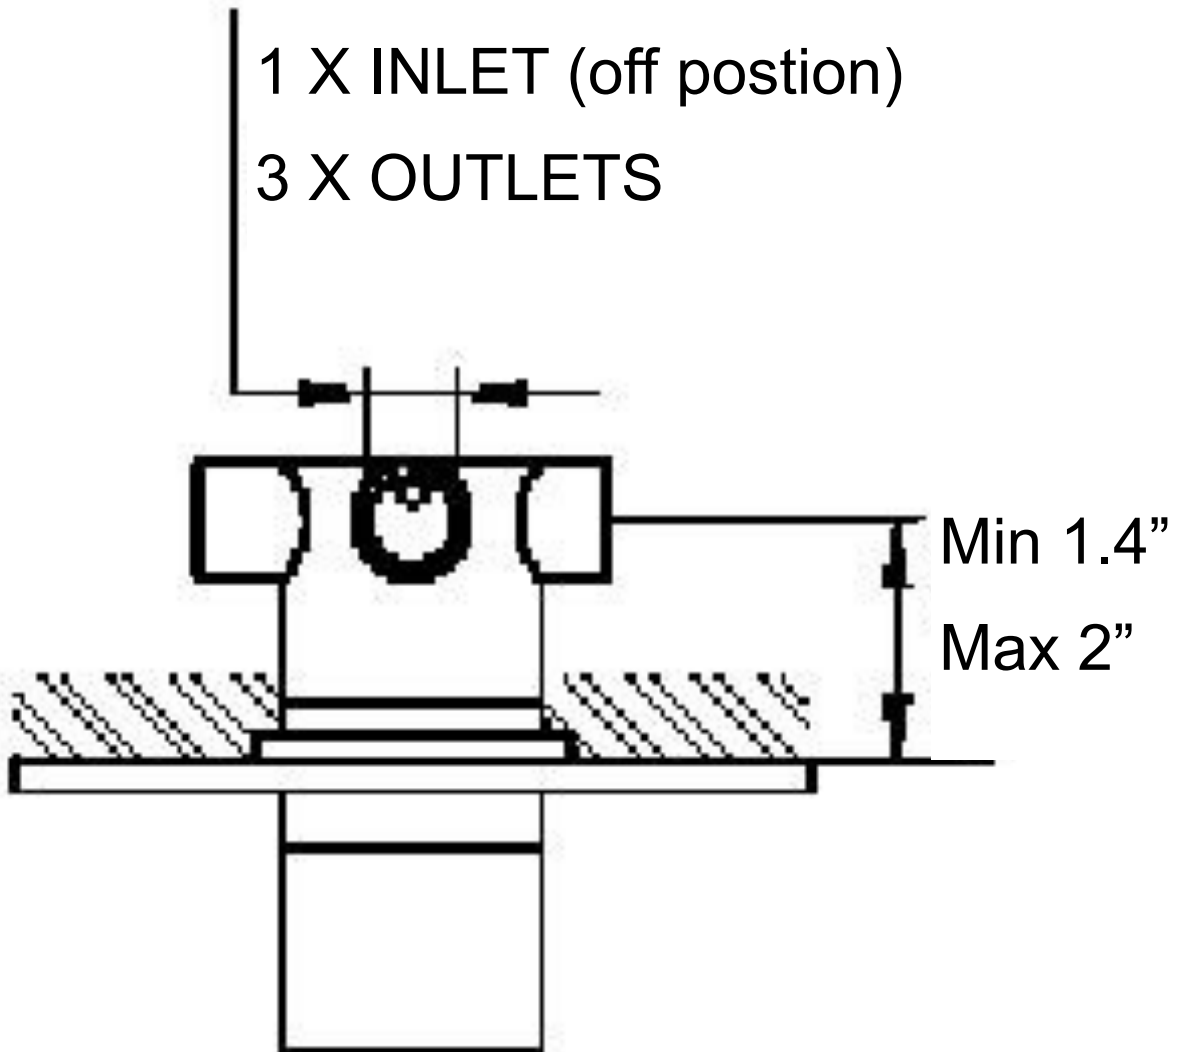

ARTOS[®]

3 Way Diverter

F909-2

4 X 1/2" PORTS

1 X INLET (off position)

3 X OUTLETS

WESTOVER
COMPANY

5708 F Street · Omaha, NE 68117
PH 402-397-3344 · FX 402-731-1473
www.artos-westover.com