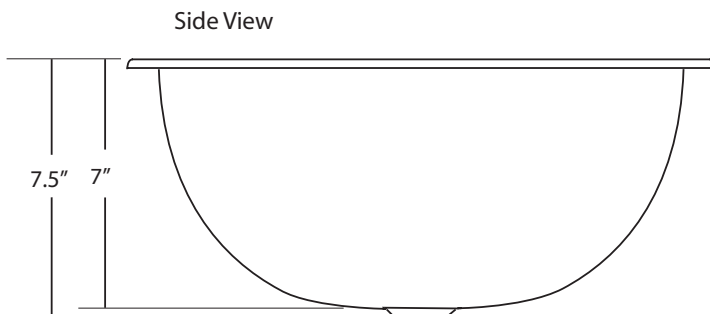

STANDARDS COMPLIANCE

- IAPMO Listed / cUPC

7.5" 7"

IMPORTANT

Due to the handcrafted nature of this product, it will vary in finish, texture, hammering, and other details. Dimensions may vary up to 1/2". We strongly recommend that you wait for the actual product before making any installation cuts.