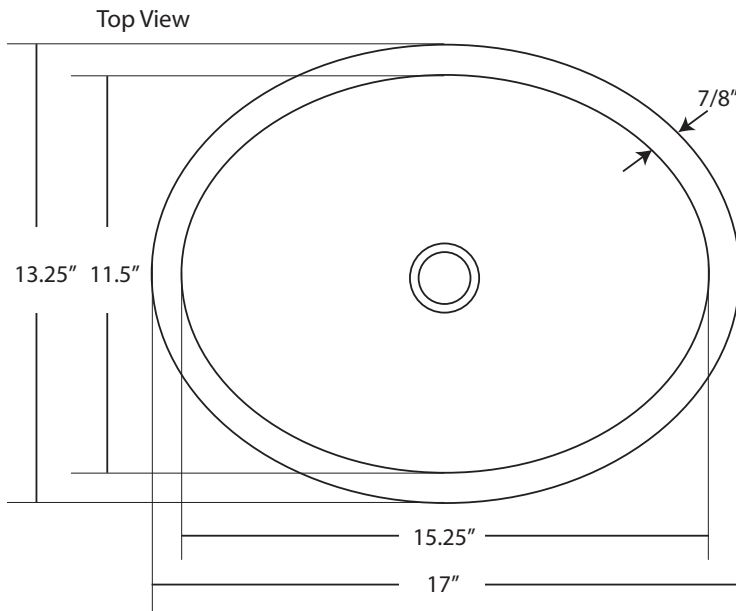

*SPECIFICATIONS FOR*  
**CAMEO**

13.25" 11.5"

15.25"

17"

7/8"

CPS248- Antique  
CPS548- Brushed Nickel

**PRODUCT DETAILS**

- \* 17" x 13.25" x 7.5" OD
- \* 15.25" x 11.5" x 7" ID
- \* Hand hammered 16 gauge recycled copper
- \* 1.5" drain opening
- \* Dimensions are not exact and may vary  $\pm 1/2"$

**INSTALLATION**

- \* Lavatory
- \* Universal Mount

**COORDINATING PRODUCTS**

- \* Drains: DR120, DR150 or DR160

**STANDARDS COMPLIANCE**

- \* IAPMO Listed / cUPC

7.5" 7"

**IMPORTANT**

Due to the handcrafted nature of this product, it will vary in finish, texture, hammering, and other details. Dimensions may vary up to 1/2". We strongly recommend that you wait for the actual product before making any installation cuts.