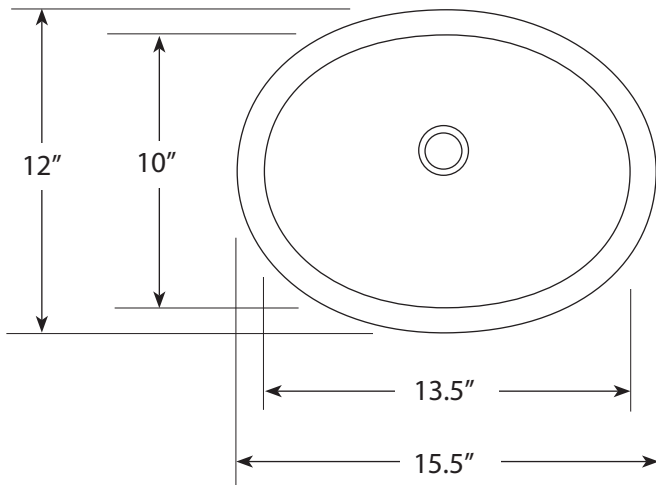

SPECIFICATIONS

Rolled Baby Classic

FEATURES

- * 15.5" x 12" x 5" OD
- * 13.5" x 10" x 4.5" ID
- * Hand hammered 18 gauge copper
- * 1.5" drain opening
- * Dimensions are not exact and may vary 1/2"

FINISHES

- * Antique - CPS239
- * Natural - CPS139
- * Brushed Nickel - CPS539

INSTALLATION

- * Lavatory
- * Self-rimming

COORDINATING ACCESSORIES

- * Drains: DR120, DR140 or DR160

STANDARDS COMPLIANCE

- * IAPMO Listed / cUPC

IMPORTANT

Due to the handcrafted nature of this product, it will vary in finish, texture, hammering, and other details. Dimensions may vary up to 1/2". We strongly recommend that you wait for the actual product before making any installation cuts.