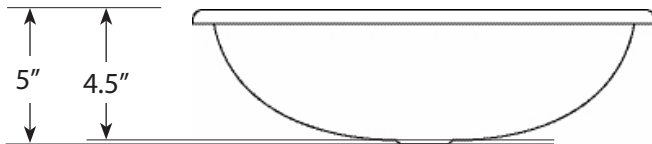

SPECIFICATIONS

Rolled Baby Classic

FEATURES

- * 15.5" x 12" x 5" OD
- * 13.5" x 10" x 4.5" ID
- * Hand hammered 18 gauge copper
- * 1.5" drain opening
- * Dimensions are not exact and may vary 1/2"

FINISHES

IMPORTANT

Due to the handcrafted nature of this product, it will vary in finish, texture, hammering, and other details. Dimensions may vary up to 1/2". We strongly recommend that you wait for the actual product before making any installation cuts.