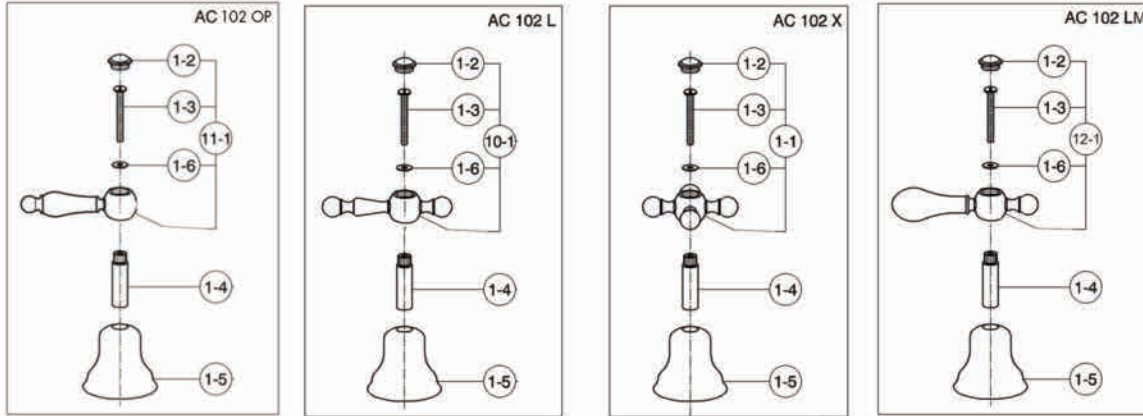

3-HOLE WIDESPREAD FAUCET

ROHL Country Bath Arcana

- AC102L-2** (Ornate Metal Lever)
- AC102LM-2** (Classic Metal Lever)
- AC102X-2** (Cross Handle)
- AC102OP-2** (Ornate Porcelain Lever)

FEATURES

- 3 x 1 3/8" cutouts
- 1/4-turn ceramic disc valves
- Fixed spout
- Pop-up drain, 1 1/4" pipe
- Spout, valve housing, and pop-up made from solid brass
- Spout base diameter 2 1/4"
- 1.5GPM

AC102-2 Spare Parts

POS.	DESCRIPTION	CODE	POS.	DESCRIPTION	CODE
1-1	Cross handle "Cold" mark with screw and cap - 3 hole lavatory	ZZ 92112 0	4-2	Mousseur cartridge M.22X1 cascade 7,6 l/min	ZZ 93393 0
1-1	Cross handle "Hot" mark with screw and cap - 3 hole lavatory	ZZ 92111 0	5	Rod Ø6	ZZ 92760 0
1-2	Cap for handle "AR" "Cold"	ZZ 93861 0	5-1	Knob for pop-up waste 1" American Standard	ZZ 92624 0
1-2	Cap for handle "AR" "Hot"	ZZ 93862 0	5-2	Connection for pop-up rod Ø6,2	ZZ 92622 0
1-3	Screw M.4X40	ZZ 92679 0	6	American Standard pop-up waste	ZA 00755 0
1-4	Extension for headvalve "AA" - long	ZZ 92672 0	7	Installation set single hole	ZZ 92851 0
1-5	Escutcheon "AR"	ZZ 92598 0	8	Gasket rubber 18,5x11x2	ZZ 92851 0
1-6	Ring in brass 12x4,3x1	ZZ 92673 0	9	Flex M.11x1 - 1/2"	ZZ 93248 0
2	Installation set basin mixer	ZZ 92756 0	10-1	Ornate Metal lever handle "Cold" mark - 3 hole lavatory	ZZ 92117 0
3	Tail piece-basin mixer right	ZZ 93150 0	10-1	Ornate Metal lever handle "Hot" mark - 3 hole lavatory	ZZ 92118 0
3	Tail piece-basin mixer left (only AC 102 L - AC 102 LP)	ZZ 93151 0	11-1	Ornate Porcelain lever with "Cold" mark - 3 hole lavatory	ZZ 973670 2
3-1	Ceramic headvalve 1/2" right 90°	ZZ 92907 0	11-1	Ornate Porcelain lever with "Hot" mark - 3 hole lavatory	ZZ 973680 2
3-1	Ceramic headvalve 1/2" left 90° (only AC 102 L - AC 102 LP)	ZZ 92906 0	12-1	Classic Metal lever with "Cold" mark - 3 hole lavatory	ZZ 95033 0
4	Spout basin mixer "AR"	ZZ 94354 0	12-1	Classic Metal lever with "Hot" mark - 3 hole lavatory	ZZ 95034 0
4-1	Overflow with mousseur M.24x1 Cascade 7,6 l/min	ZZ 93079 0			