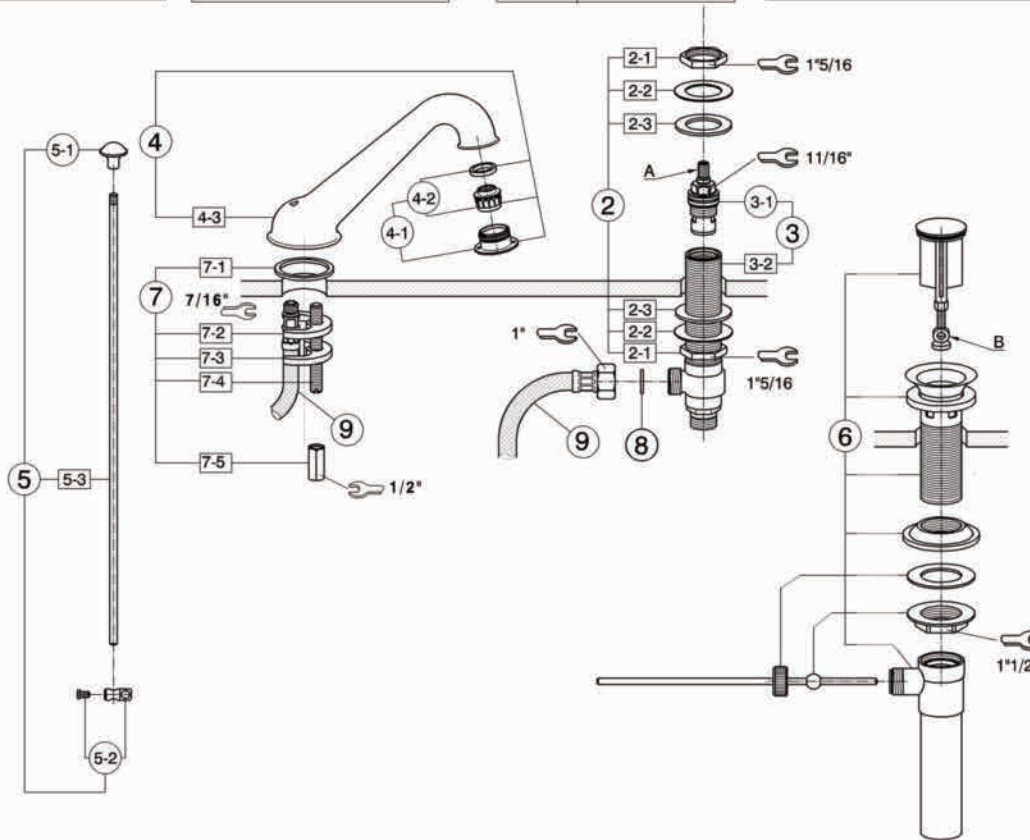

3-HOLE WIDESPREAD FAUCET

ROHL Country Bath Arcana

- AC102L-2** (Ornate Metal Lever)
- AC102LM-2** (Classic Metal Lever)
- AC102X-2** (Cross Handle)
- AC102OP-2** (Ornate Porcelain Lever)

FEATURES

- 3 x 1 3/8" cutouts
- 1/4-turn ceramic disc valves
- Fixed spout
- Pop-up drain, 1 1/4" pipe
- Spout, valve housing, and pop-up made from solid brass
- Spout base diameter 2 1/4"
- 1.5GPM

AC102-2 Spare Parts

POS.	DESCRIPTION	CODE	POS.	DESCRIPTION	CODE
1-1	Cross handle "Cold" mark with screw and cap - 3 hole lavatory	ZZ 92112 0	4-2	Mousseur cartridge M.22X1 cascade 7,6 l/min	ZZ 93393 0
1-1	Cross handle "Hot" mark with screw and cap - 3 hole lavatory	ZZ 92111 0	5	Rod Ø6	ZZ 92760 0
1-2	Cap for handle "AR" "Cold"	ZZ 93861 0	5-1	Knob for pop-up waste 1" American Standard	ZZ 92624 0
1-2	Cap for handle "AR" "Hot"	ZZ 93862 0	5-2	Connection for pop-up rod Ø6,2	ZZ 92622 0
1-3	Screw M.4X40	ZZ 92679 0	6	American Standard pop-up waste	ZA 00755 0
1-4	Extension for headvalve "AA" - long	ZZ 92672 0	7	Installation set single hole	ZZ 92851 0
1-5	Escutcheon "AR"	ZZ 92598 0	8	Gasket rubber 18,5x11x2	ZZ 92851 0
1-6	Ring in brass 12x4,3x1	ZZ 92673 0	9	Flex M.11x1 - 1/2"	ZZ 93248 0
2	Installation set basin mixer	ZZ 92756 0	10-1	Ornate Metal lever handle "Cold" mark - 3 hole lavatory	ZZ 92117 0
3	Tail piece-basin mixer right	ZZ 93150 0	10-1	Ornate Metal lever handle "Hot" mark - 3 hole lavatory	ZZ 92118 0
3	Tail piece-basin mixer left (only AC 102 L - AC 102 LP)	ZZ 93151 0	11-1	Ornate Porcelain lever with "Cold" mark - 3 hole lavatory	ZZ 973670 2
3-1	Ceramic headvalve 1/2" right 90°	ZZ 92907 0	11-1	Ornate Porcelain lever with "Hot" mark - 3 hole lavatory	ZZ 973680 2
3-1	Ceramic headvalve 1/2" left 90° (only AC 102 L - AC 102 LP)	ZZ 92906 0	12-1	Classic Metal lever with "Cold" mark - 3 hole lavatory	ZZ 95033 0
4	Spout basin mixer "AR"	ZZ 94354 0	12-1	Classic Metal lever with "Hot" mark - 3 hole lavatory	ZZ 95034 0
4-1	Overflow with mousseur M.24x1 Cascade 7,6 l/min	ZZ 93079 0			