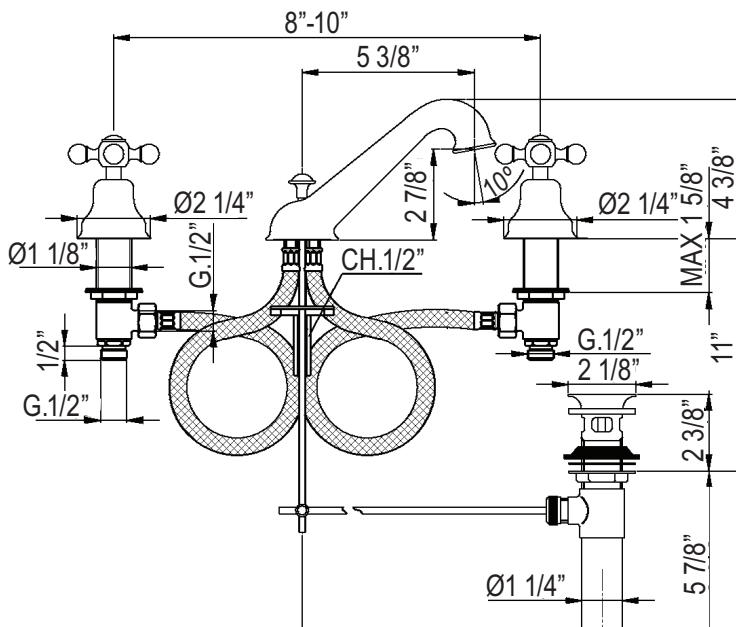

3-HOLE WIDESPREAD FAUCET

ROHL Country Bath Arcana

- **AC102L-2** (Ornate Metal Lever)
- **AC102LM-2** (Classic Metal Lever)
- **AC102X-2** (Cross Handle)
- **AC102OP-2** (Ornate Porcelain Lever)

FEATURES

- 3 x 1 3/8" cutouts
- 1/4-turn ceramic disc valves
- Fixed spout
- Pop-up drain, 1 1/4" pipe
- Spout, valve housing, and pop-up made from solid brass
- Spout base diameter 2 1/4"
- 1.5GPM

FINISHES

- Polished Chrome
- Polished Nickel
- Satin Nickel
- Tuscan Brass
- Inca Brass

WARRANTY

- Limited Lifetime*
- No Warranty on Tuscan Brass Finish (TCB)

AC102X