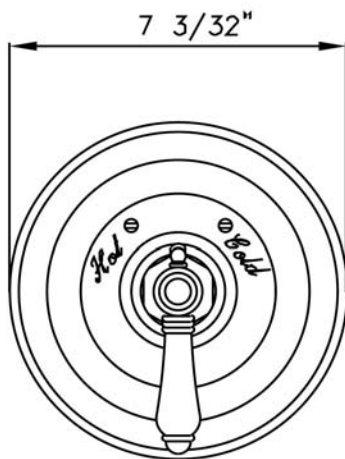

A4914LM & A4914LP