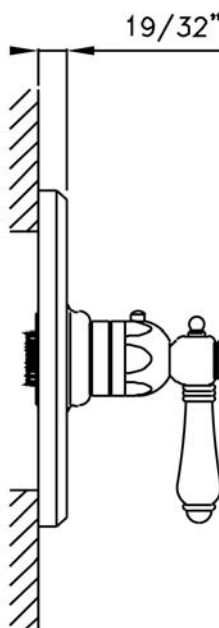

ROHL

Authentic Luxury for Kitchen and Bath®

www.rohlhome.com

Trim Only for Therm/Non-Volume Controlled Valve

ROHL Country Bath Collection

A4914LM (Metal Lever)

A4914XM (Cross Handle)

A4914LP (Porcelain Lever)

A4914LH (Hex Metal Lever)

A4914LC (Swarovski® Crystal Lever)

A4914XC (Swarovski® Crystal Cross Handle)

FEATURES

- Trimplate, and temperature control for the A4913BO Rough
- All brass trimplate, escutcheons and handle
- Temperature control includes pre-set safety stop with override
- **Must order A4913BO rough to complete**

COLORS/FINISHES

- Polished Chrome
- Polished Nickel
- Satin Nickel
- Tuscan Brass
- Inca Brass
- Old Iron*

*Old Iron finish only available for A4914LM and A4914XM

WARRANTY

- Limited Lifetime*
- No Warranty on Tuscan Brass Finish (TCB)