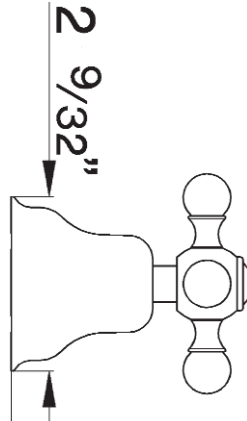

Wall Mounted Volume Control Trim

ROHL Cital Bath

AC31L-(Finish)/TO (Ornate Metal Lever)

AC31LM-(Finish)/TO (Classic Metal Lever)

AC31X-(Finish)/TO (Cross handle)

AC31LP-(Finish)/TO (White Resin Lever)

FEATURES

AC31L/TO

AC31X/TO

AC31LM/TO &
AC31LP/TO

Spare Parts

POS.	DESCRIPTION	CODE
1	Escutcheon	ZZ925980
2	Extension for headvalve	ZZ926720
3-1	Ornate metal lever	ZZ922810
3-2	Classic metal lever	ZZ950940
3-3	Cross handle	ZZ934160
3-4	White resin lever	ZZ931580
4	Brass washer	ZZ926730
5	Screw M.4x55	ZZ926550
6	Screw cover cap	ZZ926170