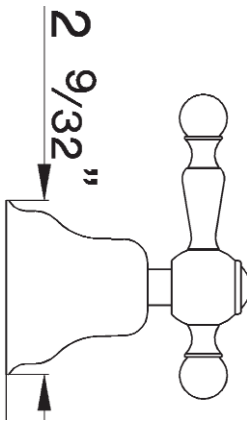

Wall Mounted Volume Control Trim

ROHL Cital Bath

AC31L-(Finish)/TO (Ornate Metal Lever)

AC31LM-(Finish)/TO (Classic Metal Lever)

AC31X-(Finish)/TO (Cross handle)

AC31LP-(Finish)/TO (White Resin Lever)

FEATURES

AC31L/TO

AC31X/TO

AC31LM/TO &
AC31LP/TO

Spare Parts

POS.	DESCRIPTION	CODE
1	Escutcheon	ZZ925980
2	Extension for headvalve	ZZ926720
3-1	Ornate metal lever	ZZ922810
3-2	Classic metal lever	ZZ950940
3-3	Cross handle	ZZ934160
3-4	White resin lever	ZZ931580
4	Brass washer	ZZ926730
5	Screw M.4x55	ZZ926550
6	Screw cover cap	ZZ926170