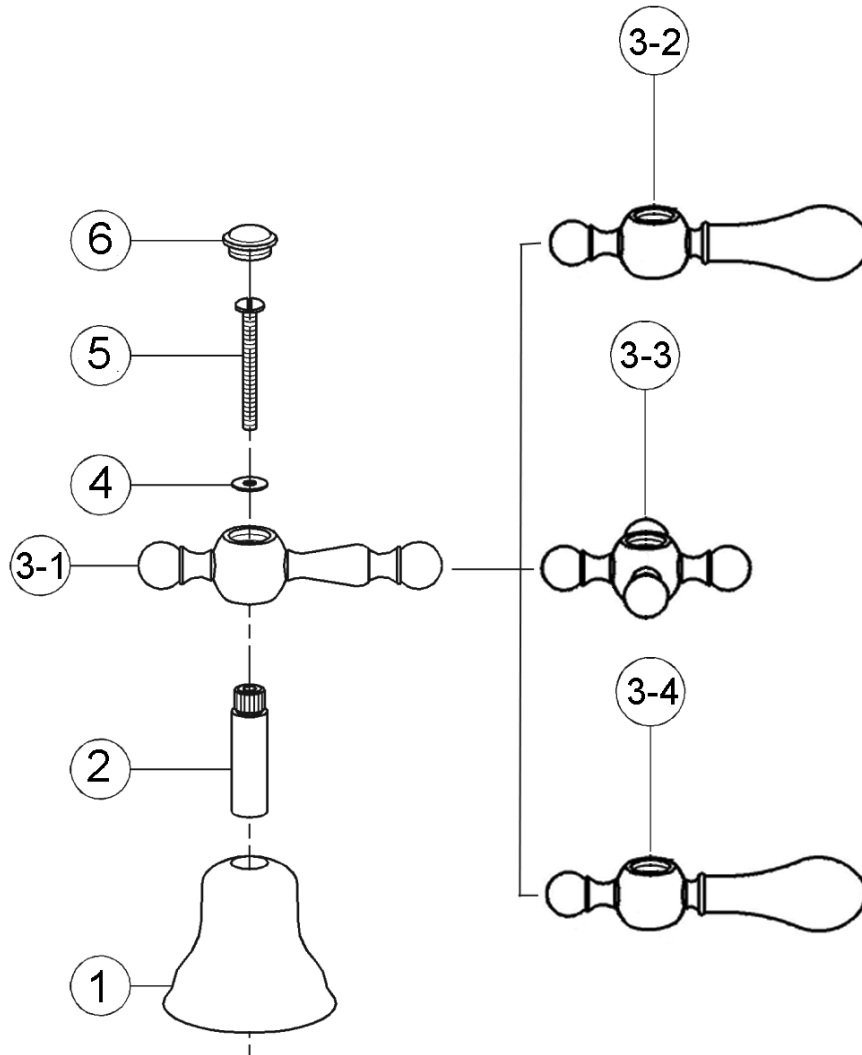

Wall Mounted Volume Control Trim

ROHL Cital Bath

AC31L-(Finish)/TO (Ornate Metal Lever)

AC31LM-(Finish)/TO (Classic Metal Lever)

AC31X-(Finish)/TO (Cross handle)

AC31LP-(Finish)/TO (White Resin Lever)

FEATURES

AC31L/TO

AC31X/TO

AC31LM/TO &
AC31LP/TO

Spare Parts

POS.	DESCRIPTION	CODE
1	Escutcheon	ZZ925980
2	Extension for headvalve	ZZ926720
3-1	Ornate metal lever	ZZ922810
3-2	Classic metal lever	ZZ950940
3-3	Cross handle	ZZ934160
3-4	White resin lever	ZZ931580
4	Brass washer	ZZ926730
5	Screw M.4x55	ZZ926550
6	Screw cover cap	ZZ926170