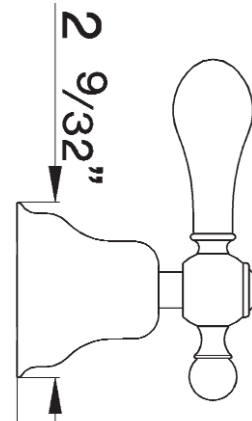

Wall Mounted Volume Control Trim

ROHL Cital Bath

AC31L-(Finish)/TO (Ornate Metal Lever)

AC31LM-(Finish)/TO (Classic Metal Lever)

AC31X-(Finish)/TO (Cross handle)

AC31LP-(Finish)/TO (White Resin Lever)

FEATURES

AC31L/TO

AC31X/TO

AC31LM/TO &
AC31LP/TO

Spare Parts

POS.	DESCRIPTION	CODE
1	Escutcheon	ZZ925980
2	Extension for headvalve	ZZ926720
3-1	Ornate metal lever	ZZ922810
3-2	Classic metal lever	ZZ950940
3-3	Cross handle	ZZ934160
3-4	White resin lever	ZZ931580
4	Brass washer	ZZ926730
5	Screw M.4x55	ZZ926550
6	Screw cover cap	ZZ926170