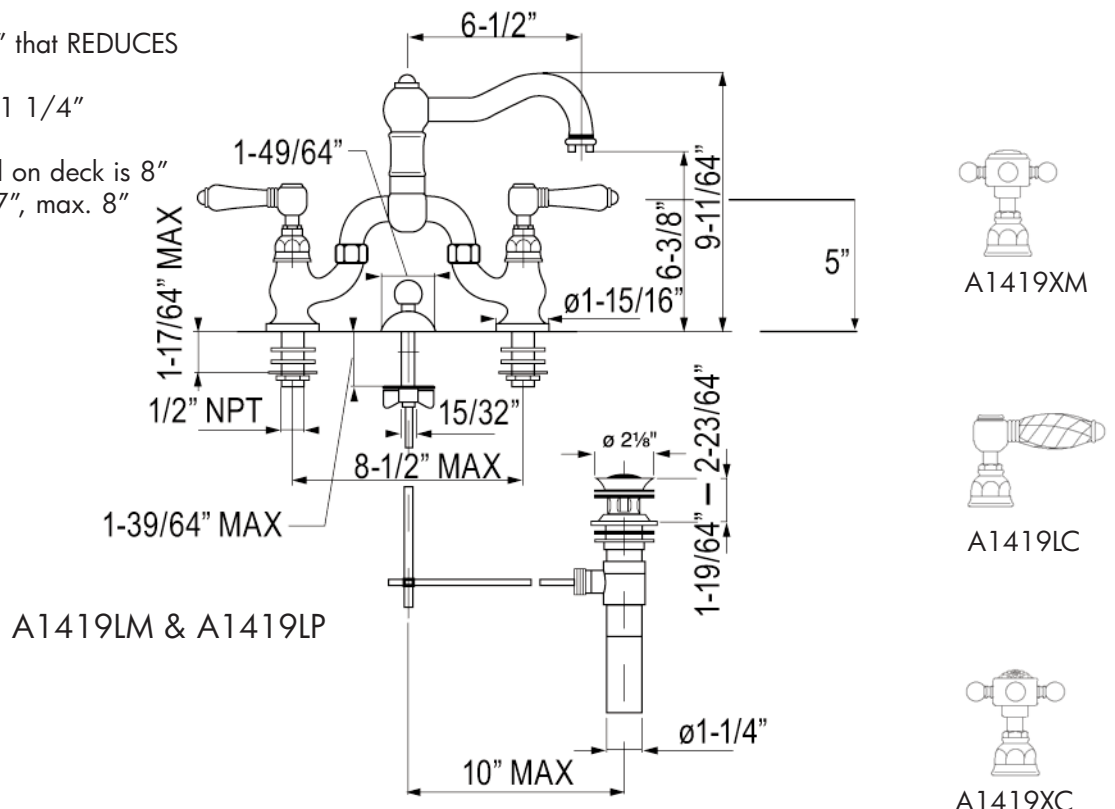

WARRANTY

- Limited Lifetime*
- No Warranty on Tuscan Brass Finish (TCB)

* For CA/V T, place a "-2" at end of model number for code compliant product. (Example A3608LMAPC-2)

Consult your local ROHL showroom for additional information and specifications. For complete warranty details and a list of showrooms, go to www.rohlhome.com.