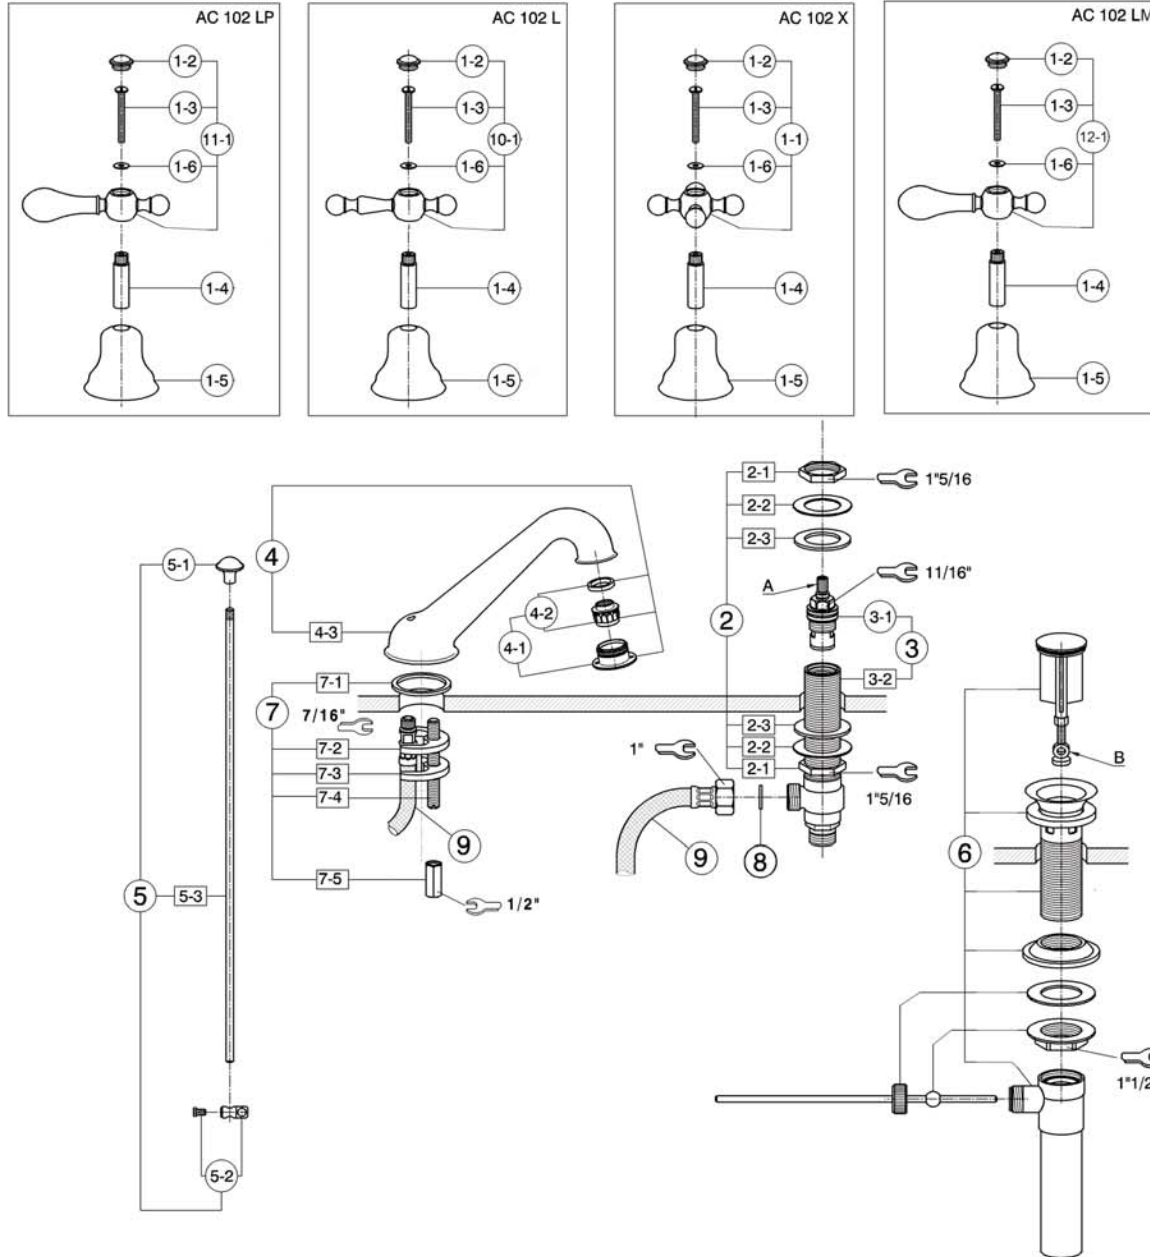

### AC102LM & AC102LP

\* For CA/VT, place a "-2" at end of model number for code compliant product. (Example A3608LMAPC-2)

Consult your local ROHL showroom for additional information and specifications. For complete warranty details and a list of showrooms, go to [www.rohlhome.com](http://www.rohlhome.com).

## AC102 Spare Parts

POS.	DESCRIPTION	CODE	POS.	DESCRIPTION	CODE
1-1	Cross handle "Cold" mark with screw and cap - 3 hole lavatory	ZZ 92112 0	4-2	Mousseur cartridge M.22X1 cascade 7,6 l/min	ZZ 93393 0
1-1	Cross handle "Hot" mark with screw and cap - 3 hole lavatory	ZZ 92111 0	5	Rod Ø6	ZZ 92760 0
1-2	Cap for handle "AR" "Cold"	ZZ 93861 0	5-1	Knob for pop-up waste 1" American Standard	ZZ 92624 0
1-2	Cap for handle "AR" "Hot"	ZZ 93862 0	5-2	Connection for pop-up rod Ø6,2	ZZ 92622 0
1-3	Screw M.4X40	ZZ 92679 0	6	American Standard pop-up waste	ZA 00755 0
1-4	Extension for headvalve "AA" - long	ZZ 92672 0	7	Installation set single hole	ZZ 92851 0
1-5	Escutcheon "AR"	ZZ 92598 0	8	Gasket rubber 18,5x11x2	ZZ 92851 0
1-6	Ring in brass 12x4,3x1	ZZ 92673 0	9	Flex M.11x1 - 1/2"	ZZ 93248 0
2	Installation set basin mixer	ZZ 92756 0	10-1	Ornate Metal lever handle "Cold" mark - 3 hole lavatory	ZZ 92117 0
3	Tail piece-basin mixer right	ZZ 93150 0	10-1	Ornate Metal lever handle "Hot" mark - 3 hole lavatory	ZZ 92118 0
3	Tail piece-basin mixer left (only AC 102 L - AC 102 LP)	ZZ 93151 0	11-1	Porcelain lever with "Cold" mark - 3 hole lavatory	ZZ 92262 0
3-1	Ceramic headvalve 1/2" right 90°	ZZ 92907 0	11-1	Porcelain lever with "Hot" mark - 3 hole lavatory	ZZ 92263 0
3-1	Ceramic headvalve 1/2" left 90° (only AC 102 L - AC 102 LP)	ZZ 92906 0	12-1	Classic Metal lever with "Cold" mark - 3 hole lavatory	ZZ 95033 0
4	Spout basin mixer "AR"	ZZ 94354 0	12-1	Classic Metal lever with "Hot" mark - 3 hole lavatory	ZZ 95034 0
4-1	Overflow with mousseur M.24x1 Cascade 7,6 l/min	ZZ 93079 0			