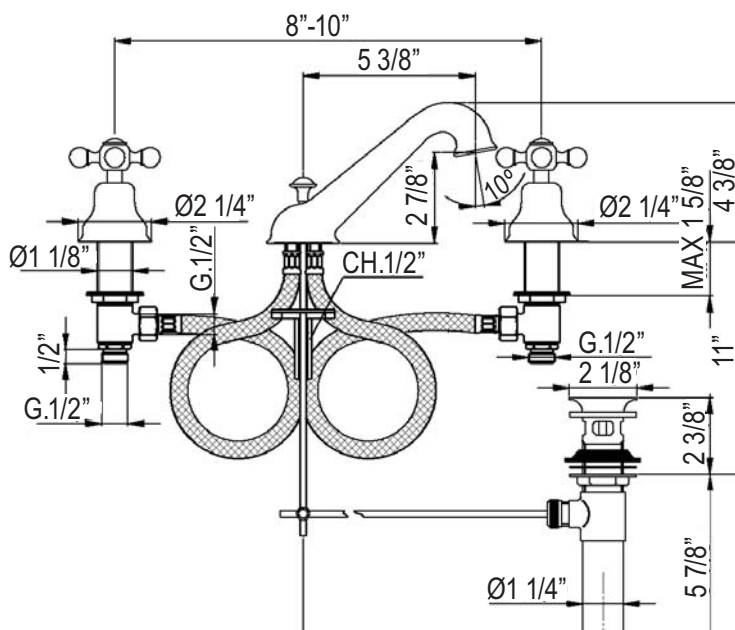

AC102X

AC102L

AC102LM & AC102LP

* For CA/VT, place a "-2" at end of model number for code compliant product. (Example A3608LMAPC-2)

Consult your local ROHL showroom for additional information and specifications. For complete warranty details and a list of showrooms, go to www.rohlhome.com.