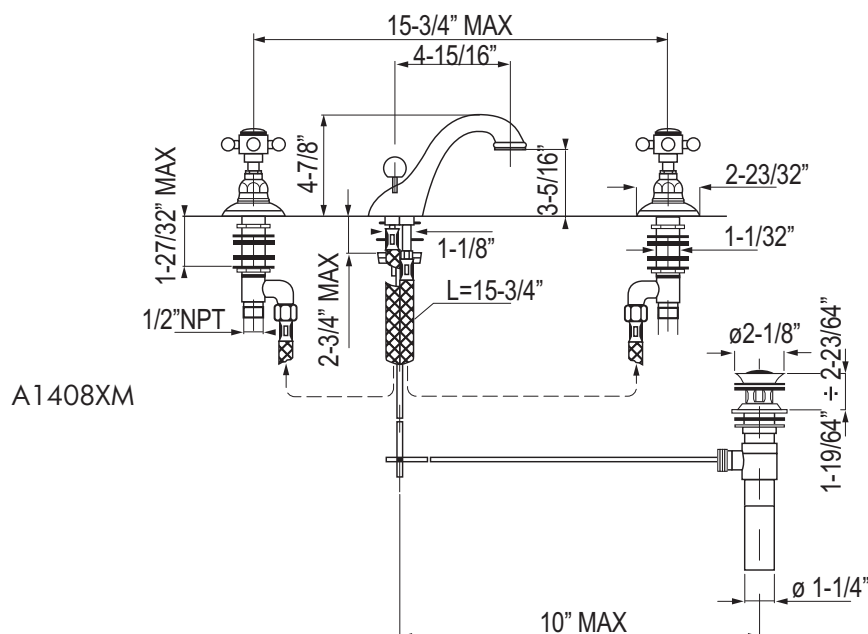

C-Spot Widespread Lavatory Faucet

ROHL Country Bath Collection

A1408LM* (Metal Levers)

A1408LP* (Porcelain Levers)

A1408XM* (Cross Handles)

A1408LC* (Swarovski® Crystal Levers)

A1408XC* (Swarovski® Crystal Cross Handles)

FEATURES

- 1/4-turn ceramic valves
- 3 x 1 3/8" cutouts
- 4 15/16" spout reach
- 1/2" NPT connections
- Matching tub fillers A1454 and A1464
- 15 3/4" maximum spread distance between valves
- Solid brass

A1408LM & A1408LP

A1408LC

A1408XC

* For CA/V T, place a "2" at end of model number for code compliant product. (Example A3608LMAPC-2)

Consult your local ROHL showroom for additional information and specifications. For complete warranty details and a list of showrooms, go to www.rohlhome.com.