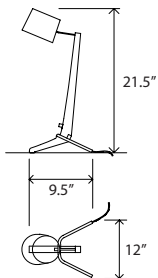

Silva  
table lamp

Dimensions - 12" x 9.5" - 21.5"H  
 Wood body, aluminum leg & knob, bent shade  
 Articulation - shade tilt  
 Energy efficient LED light source  
 Fully dimmable with NO flicker  
 Light output - 420 lumens  
 Light color - 3000° K (warm)  
 Color accuracy - 82 CRI  
 Power usage - 8.3 Watts  
 Input voltage - 12V DC (adaptor included)  
 Wood grain varies