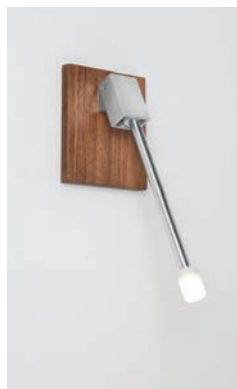

oiled walnut backplate