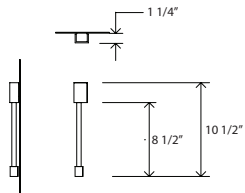

Libri
sconce reading light

Dimensions - 10 1/2" X 1 1/2" X 1 1/4"

Aluminum, polymer

Energy efficient LED light source

Automatic ON/OFF when arm is pulled away from wall

Light output - 160 lumens

Light color - 2700° K (warm)

Color accuracy - 85+ CRI

LED power consumption - 2 Watt