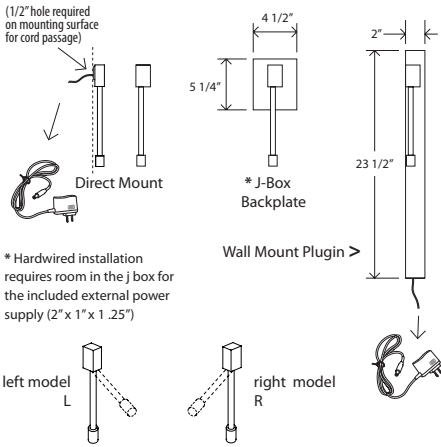

Libri
sconce reading light

Dimensions - 10 1/2" X 1 1/2" X 1 1/4"

Aluminum, polymer

Energy efficient LED light source

Automatic ON/OFF when arm is pulled away from wall

Light output - 160 lumens

Light color - 2700° K (warm)

Color accuracy - 85+ CRI

LED power consumption - 2 Watt

MATERIAL, FINISH & MOUNTING OPTIONS

* Hardwired installation requires room in the j box for the included external power supply (2" x 1" x 1.25")

J-Box Backplate is used when mounting to a Junction Box. Finish options include oiled walnut and brushed aluminum.

Wall Mount Plug-in Backplate is used when mounting directly to the wall and plugging into a wall outlet. The wall mount is an elongated rectangular piece of walnut or brushed aluminum that allows the cord to exit discreetly below the fixture.

Direct Mount Option is used when mounting directly to a headboard. There is no backplate and the cord must be fed through a hole in the headboard directly behind where the fixture is mounted and plugged into a wall outlet using **THE INCLUDED AC adaptor**.

Libri part # 03-160 - - -

Direction:

Left

L

Right

R

Mounting Options:

Direct mount

N

J box backplate

P

Wall mount plug in

L

Backplate/ Wall mount Finish:

Oiled walnut

W

Brushed Aluminum

A

The libri is about function and ease - an extremely articulate directional task light in a discrete and sturdy form that is very intuitive to use.

*Nick Sheridan
Designer*

WE DO CUSTOM WORK