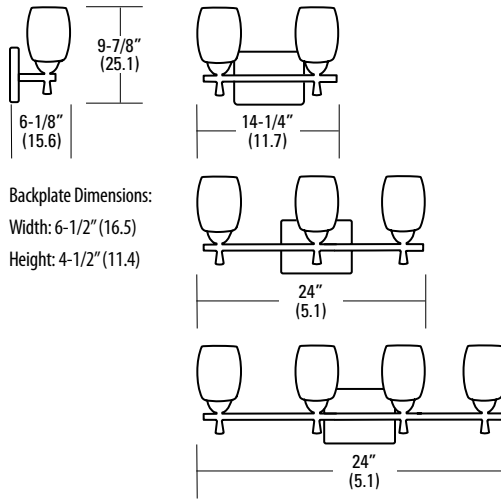

Indoor Decorative

Ferros Vanity

Compact Fluorescent

Dimensions

All dimensions are inches (centimeters)

NOTE: Older fixtures may have shipped with pin-based lamps and SU13 ballasts. To identify the correct replacement lamps, look at the sockets.