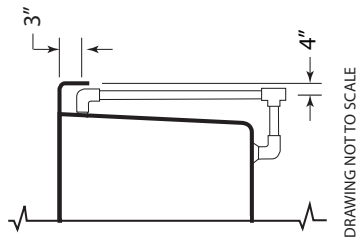

ST. LUCIA 4878C

SPECIFICATIONS

• All dimensions are plus or minus 1/4" (Maximum Tolerance)
 • We reserve the right to make changes without notice.
 • Copyright © All Rights Reserved

DRAWING NOT TO SCALE

MODEL: 4878C

SIZE: 47 1/2" X 77 7/8"

WEIGHT: 145 lbs. (TUB ONLY)

BOXED SIZE: 51" X 84" X 28"

AVERAGE FILL (gallons): 70

MATERIAL: Acrylic reinforced fiberglass

Standard Colors: White, Bone, Biscuit

Interior Depth	Interior Length Top	Interior Width Top	Interior Length Bottom	Interior Width Bottom
22 1/4	66	38 1/4	46 1/2	29 1/2