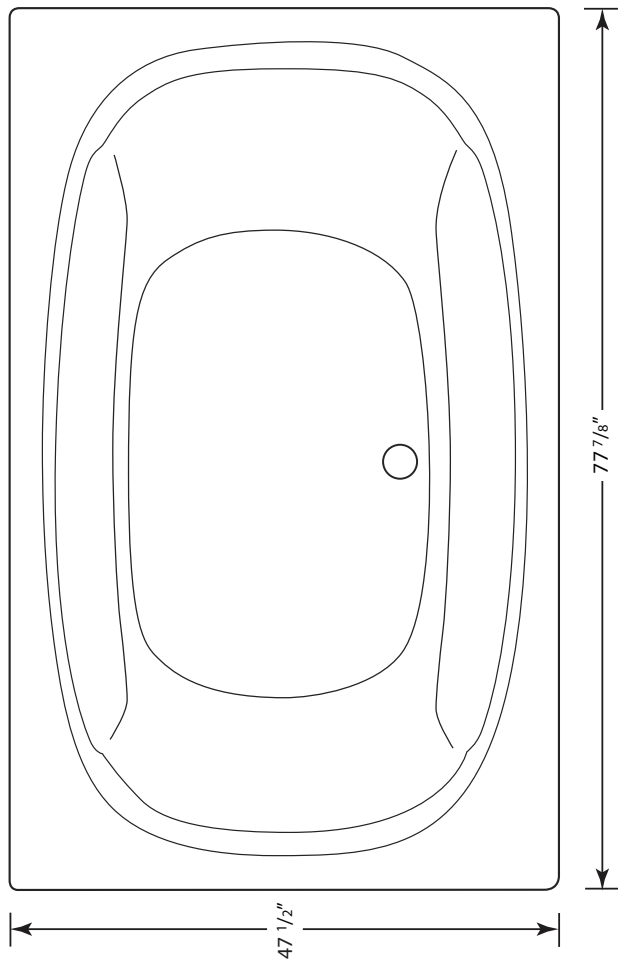

ST. LUCIA 4878C

SPECIFICATIONS

• All dimensions are plus or minus 1/4" (Maximum Tolerance)
 • We reserve the right to make changes without notice.
 • Copyright © All Rights Reserved

DRAWING NOT TO SCALE

MODEL: 4878C

SIZE: 47 1/2" X 77 7/8"

WEIGHT: 145 lbs. (TUB ONLY)

BOXED SIZE: 51" X 84" X 28"

AVERAGE FILL (gallons): 70

MATERIAL: Acrylic reinforced fiberglass

Standard Colors: White, Bone, Biscuit

Interior Depth	Interior Length Top	Interior Width Top	Interior Length Bottom	Interior Width Bottom
22 1/4	66	38 1/4	46 1/2	29 1/2