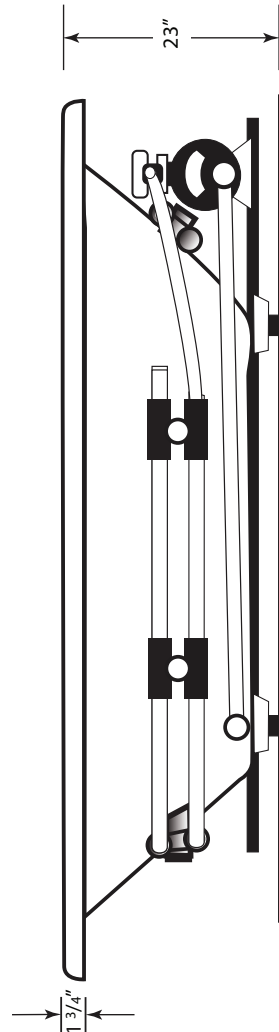

ST. LUCIA 4878C

SPECIFICATIONS

• All dimensions are plus or minus 1/4" (Maximum Tolerance)
 • We reserve the right to make changes without notice.
 • Copyright © All Rights Reserved

DRAWING NOT TO SCALE

MODEL: 4878C

SIZE: 47 1/2" X 77 7/8"

WEIGHT: 145 lbs. (TUB ONLY)

BOXED SIZE: 51" X 84" X 28"

AVERAGE FILL (gallons): 70

MATERIAL: Acrylic reinforced fiberglass

Standard Colors: White, Bone, Biscuit

Interior Depth	Interior Length Top	Interior Width Top	Interior Length Bottom	Interior Width Bottom
22 1/4	66	38 1/4	46 1/2	29 1/2